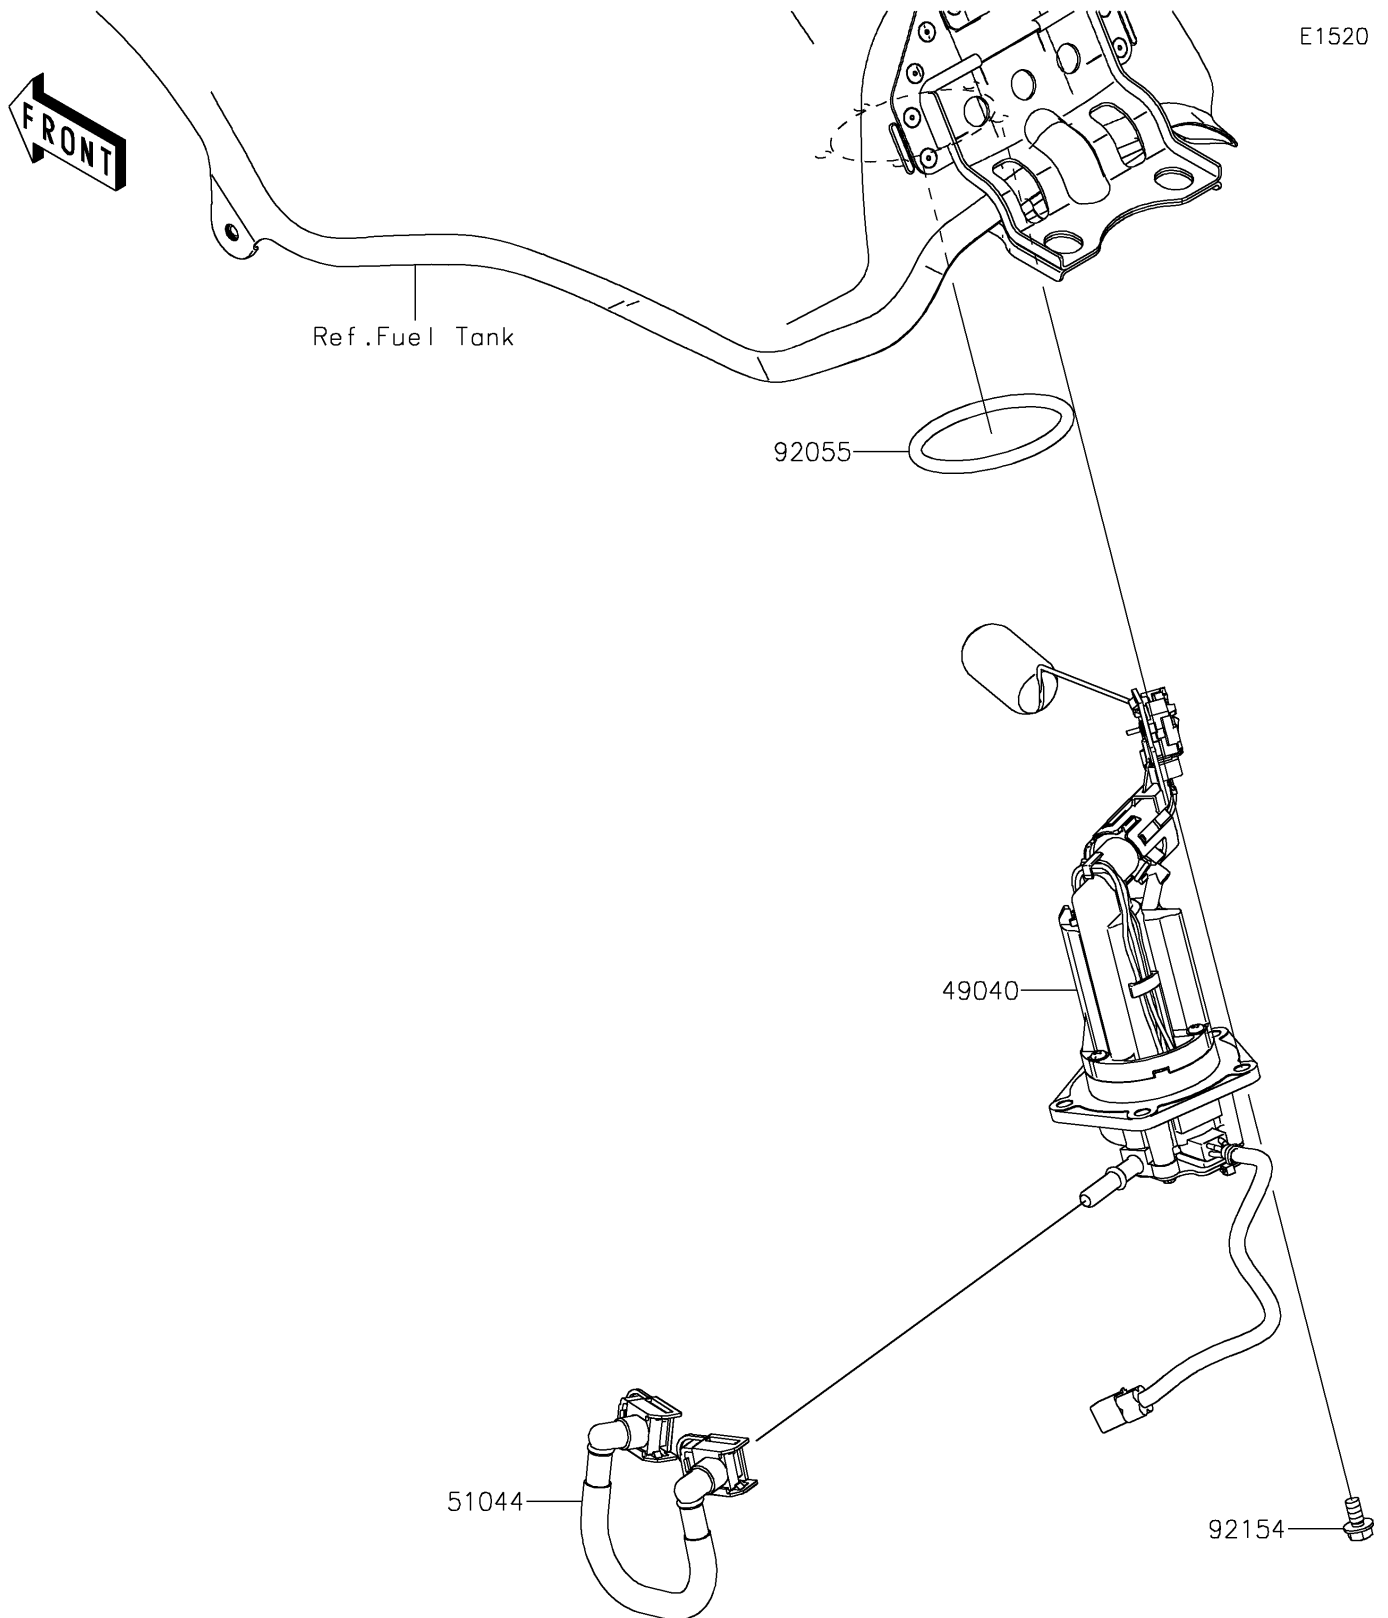

2025 KLR650 Adventure ABS

PARTS DIAGRAM

Fuel Pump

2025 KLR650 Adventure ABS

PARTS LIST

Fuel Pump

ITEM NAME	PART NUMBER	QUANTITY
-----------	-------------	----------
