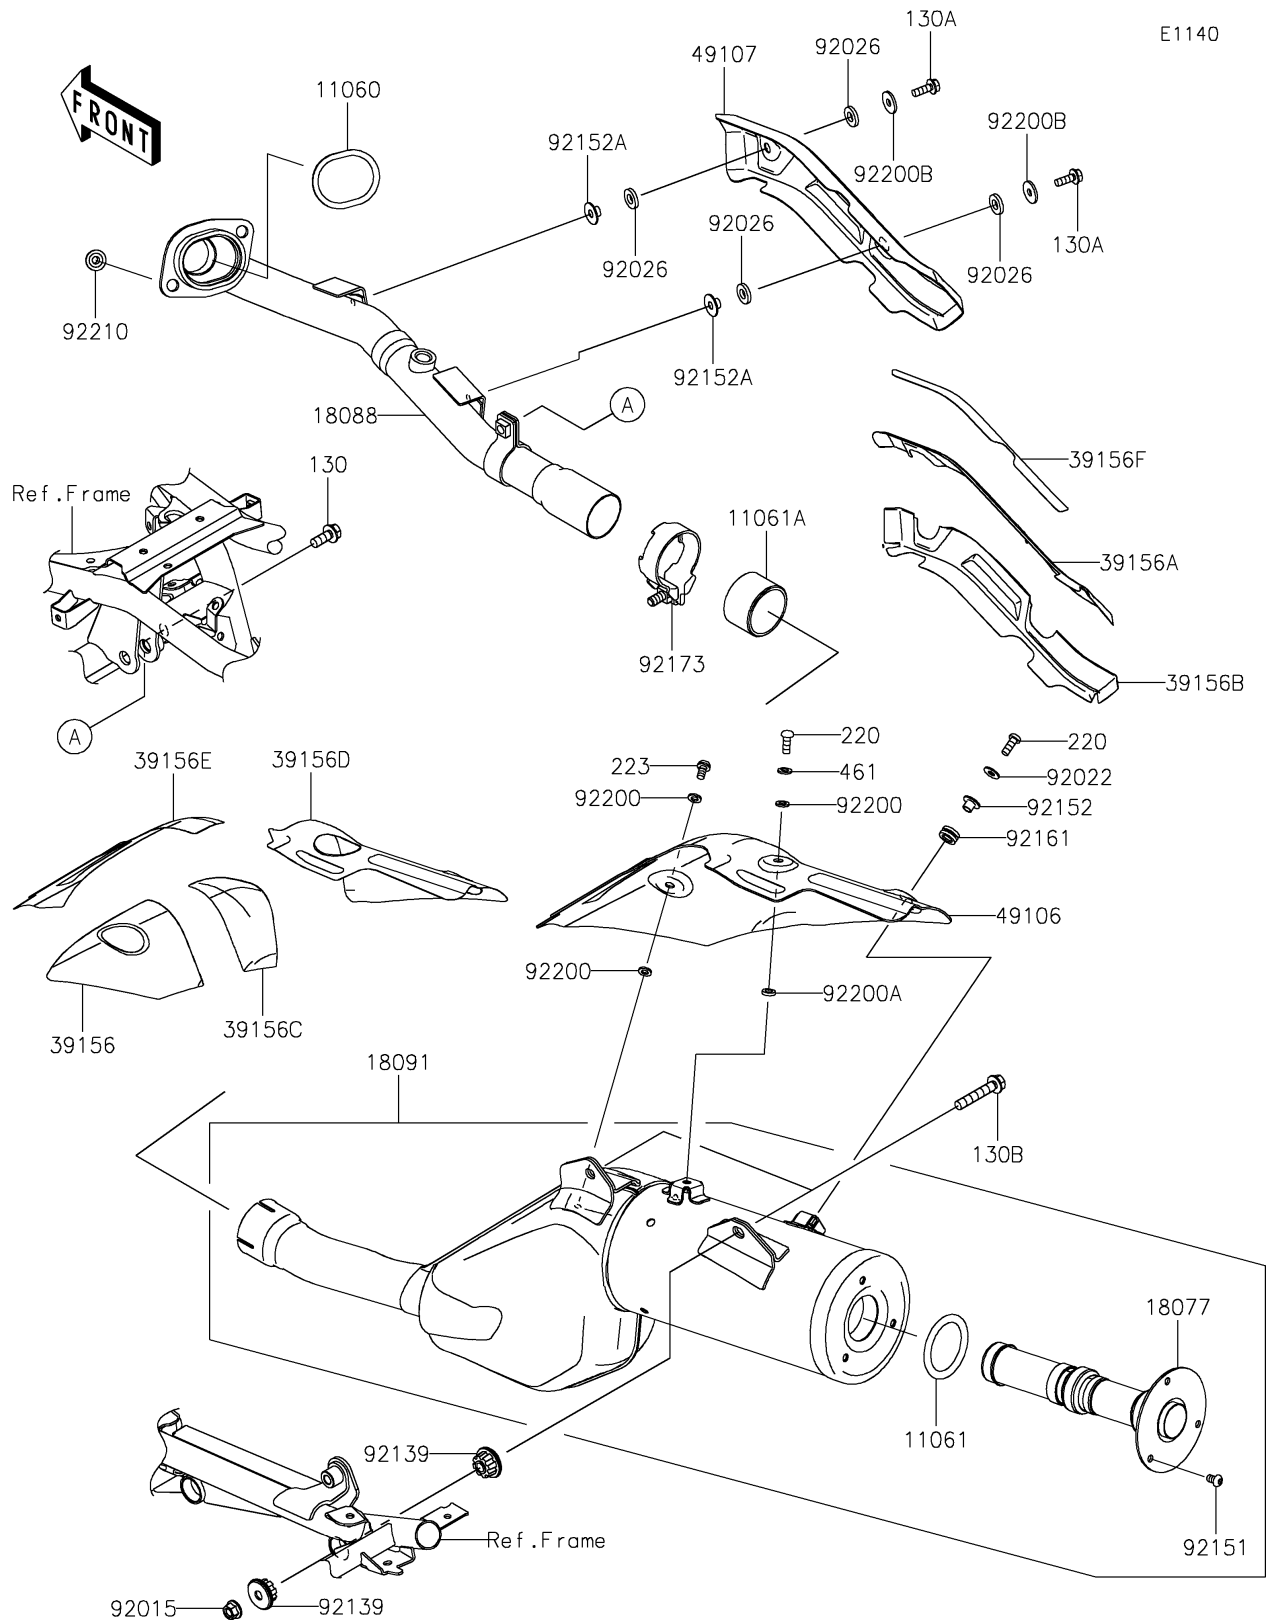

2025 KLR650 Adventure ABS

PARTS DIAGRAM

Muffler(s)

2025 KLR650 Adventure ABS

PARTS LIST

Muffler(s)

ITEM NAME

PART NUMBER

QUANTITY
