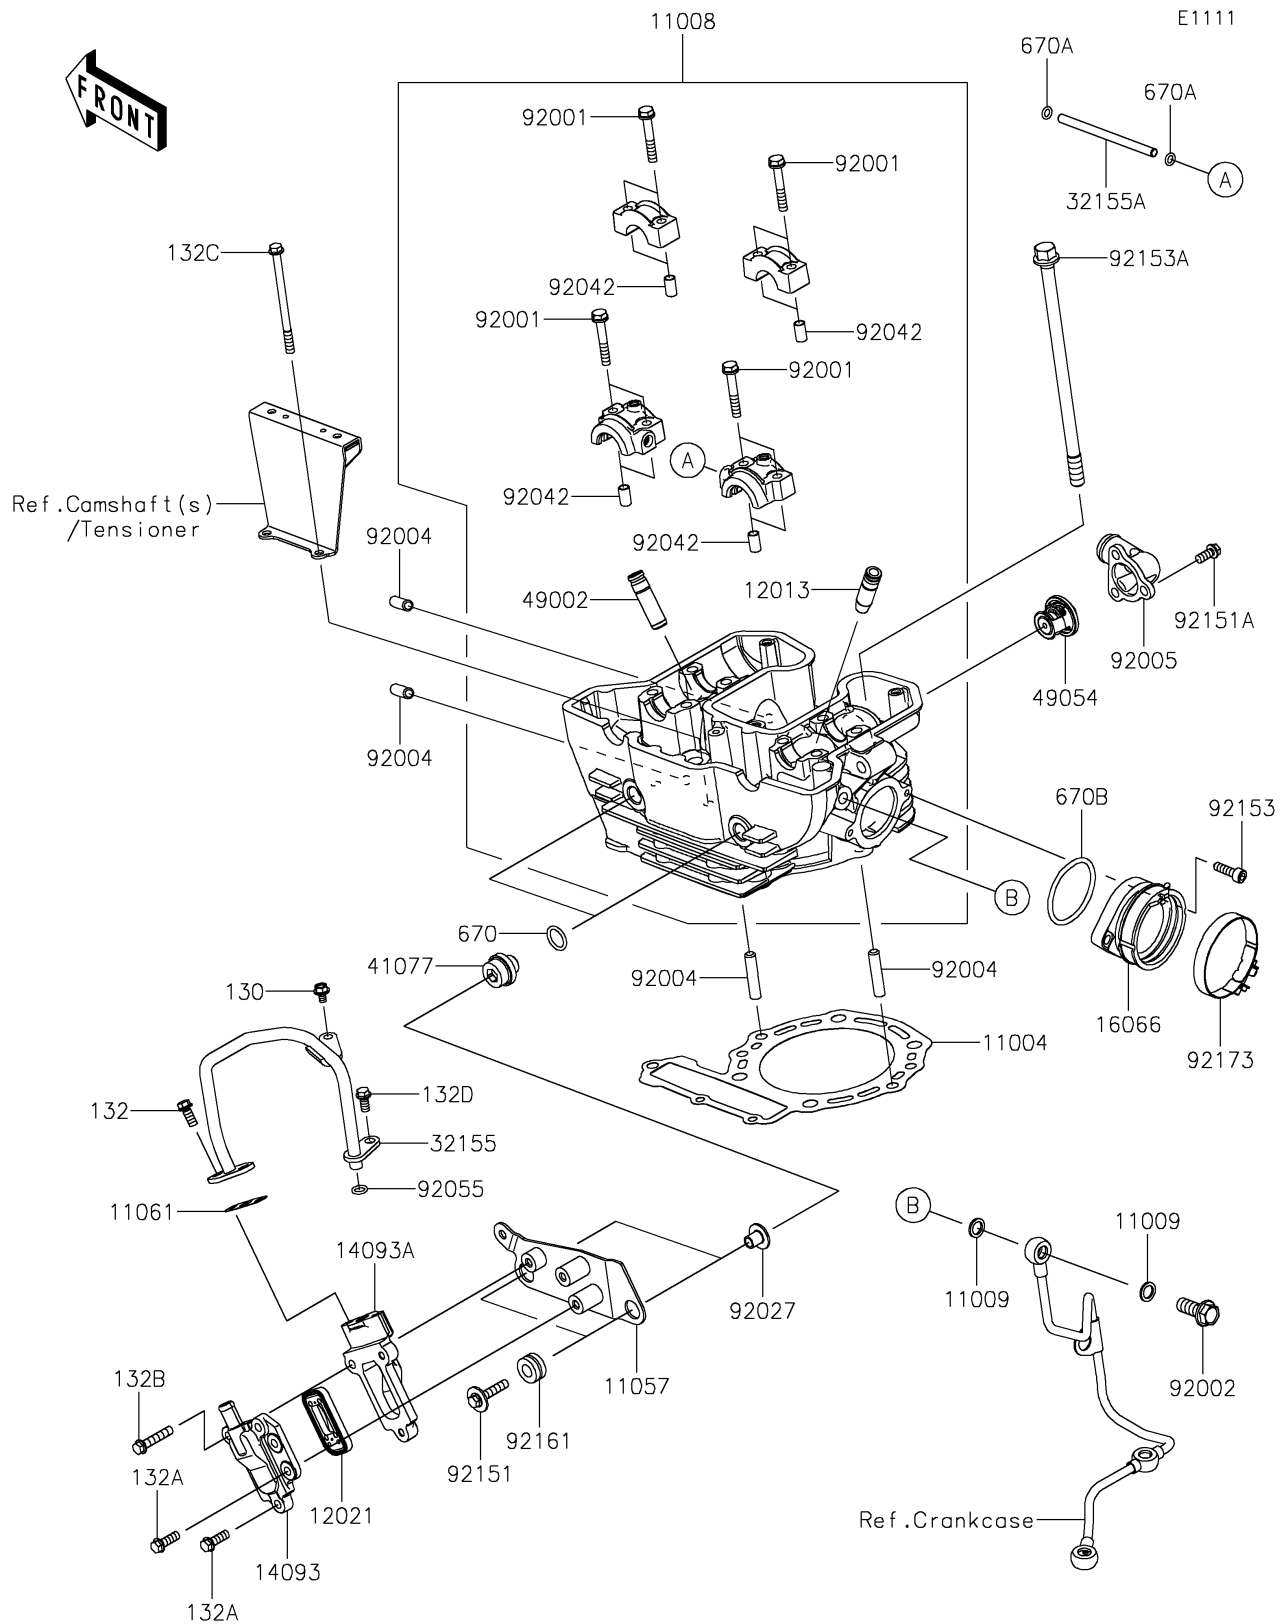

2025 KLR650 Adventure ABS

PARTS DIAGRAM

Cylinder Head

2025 KLR650 Adventure ABS

PARTS LIST Cylinder Head

ITEM NAME	PART NUMBER	QUANTITY
-----------	-------------	----------
