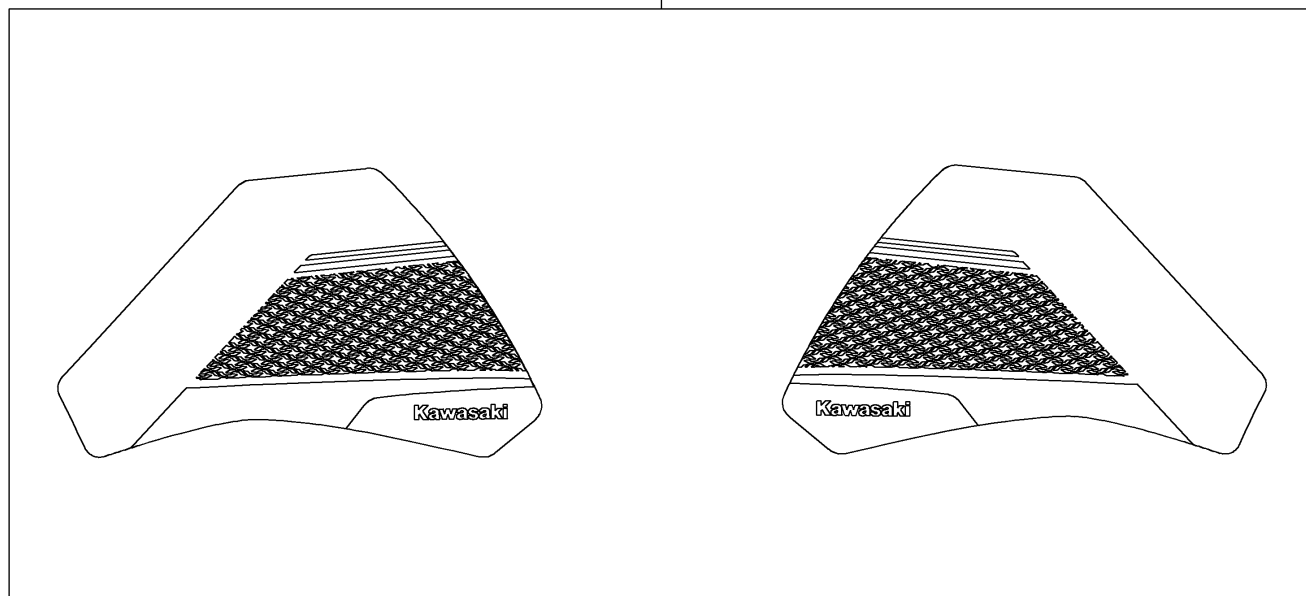

2025 KLR650 S ABS

PARTS DIAGRAM

Accessory(Tank Pad)

F2910H

99994

99994A

2025 KLR650 S ABS

PARTS LIST

Accessory(Tank Pad)

ITEM NAME

PART NUMBER

QUANTITY
