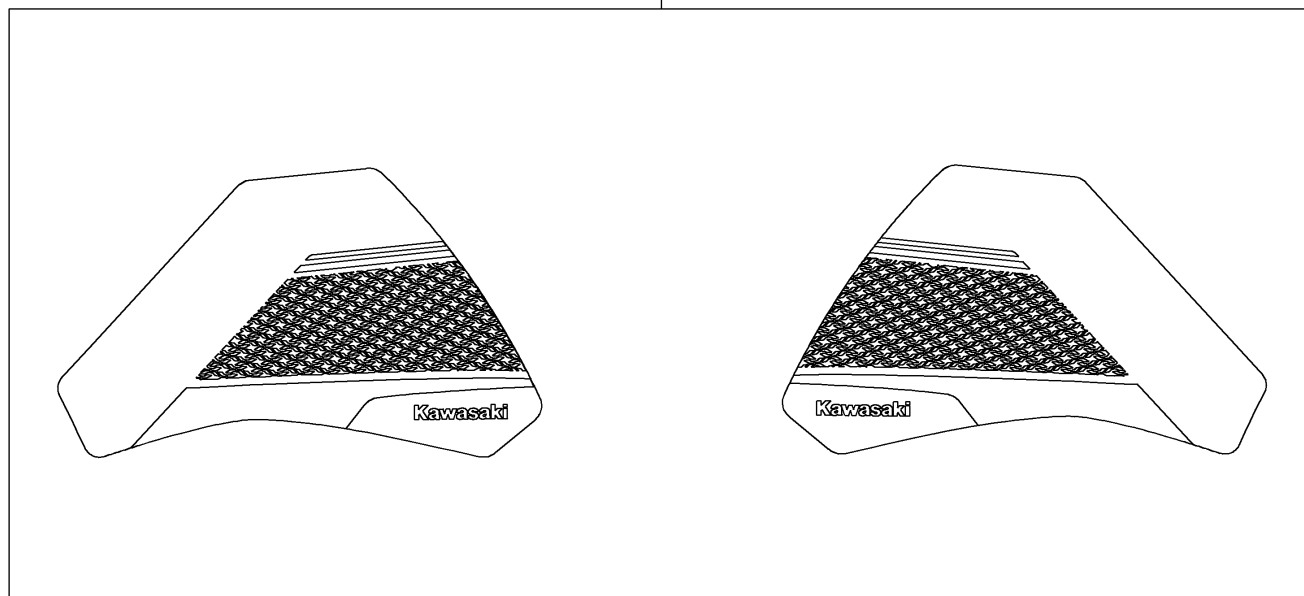

2023 KLR[®] 650 S

PARTS DIAGRAM

Accessory(Tank Pad)

F2910H

99994

99994A

2023 KLR[®] 650 S

PARTS LIST

Accessory(Tank Pad)

Kawasaki

Let the Good Times Roll[®]

ITEM NAME

PART NUMBER

QUANTITY
