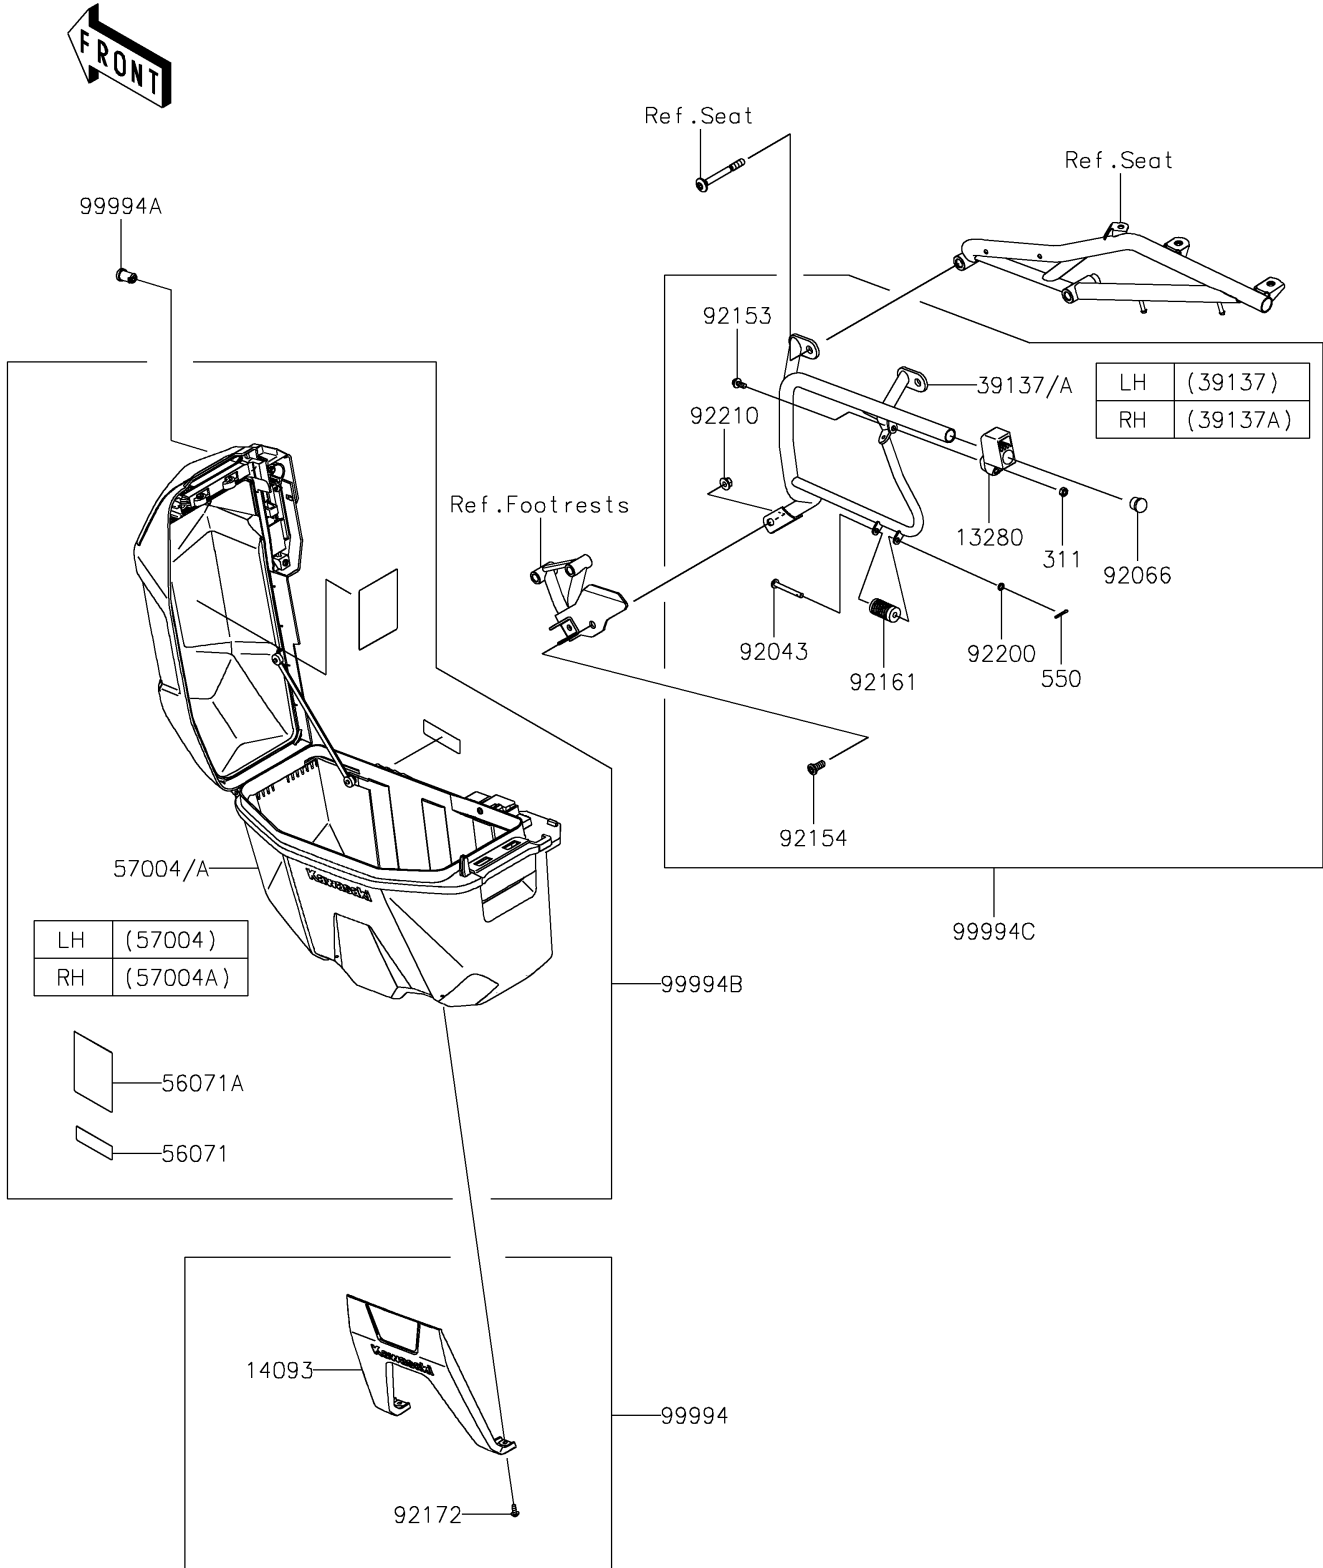

2025 KLR650 S ABS

PARTS DIAGRAM

Accessory(Pannier Case)

F2910F

2025 KLR650 S ABS

PARTS LIST

Accessory(Pannier Case)

ITEM NAME

PART NUMBER

QUANTITY
