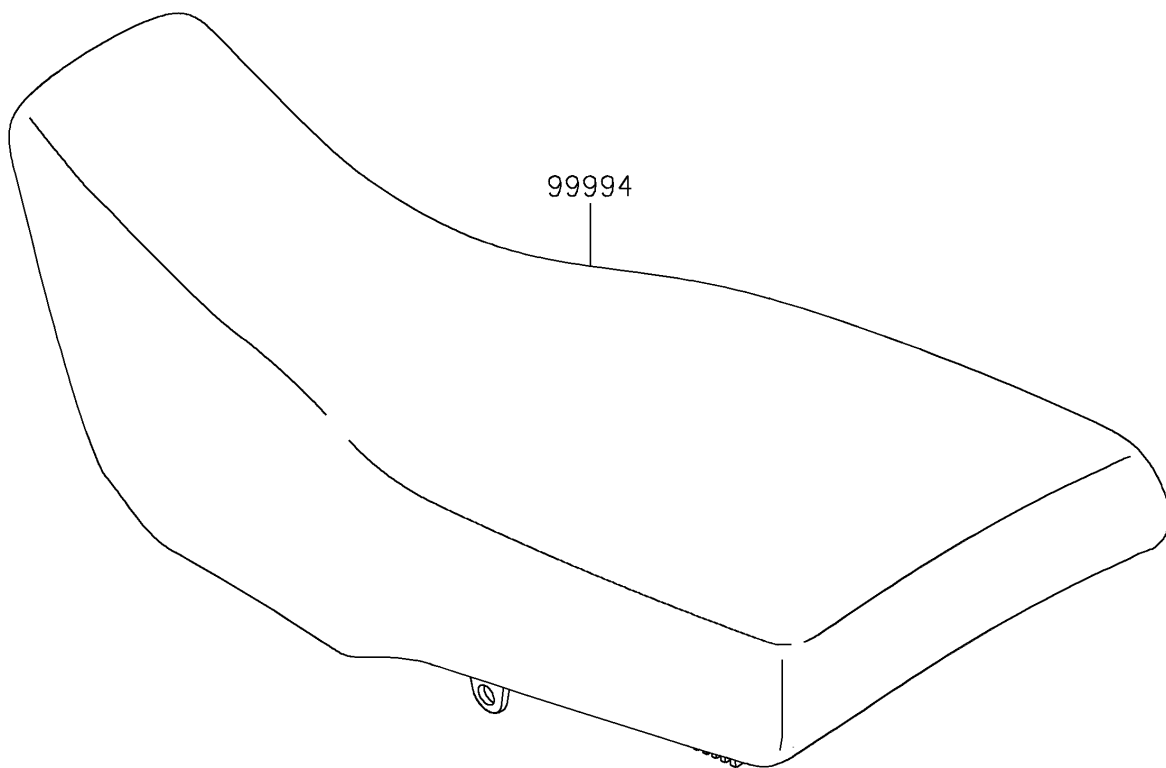

# 2025 KLR650 S ABS

## PARTS DIAGRAM

Accessory(Seat)

F2910E

## PARTS LIST

Accessory(Seat)

ITEM NAME	PART NUMBER	QUANTITY
HIGH SEAT,BLACK+SIL (Ref # 99994)	99994-1504-64U	1