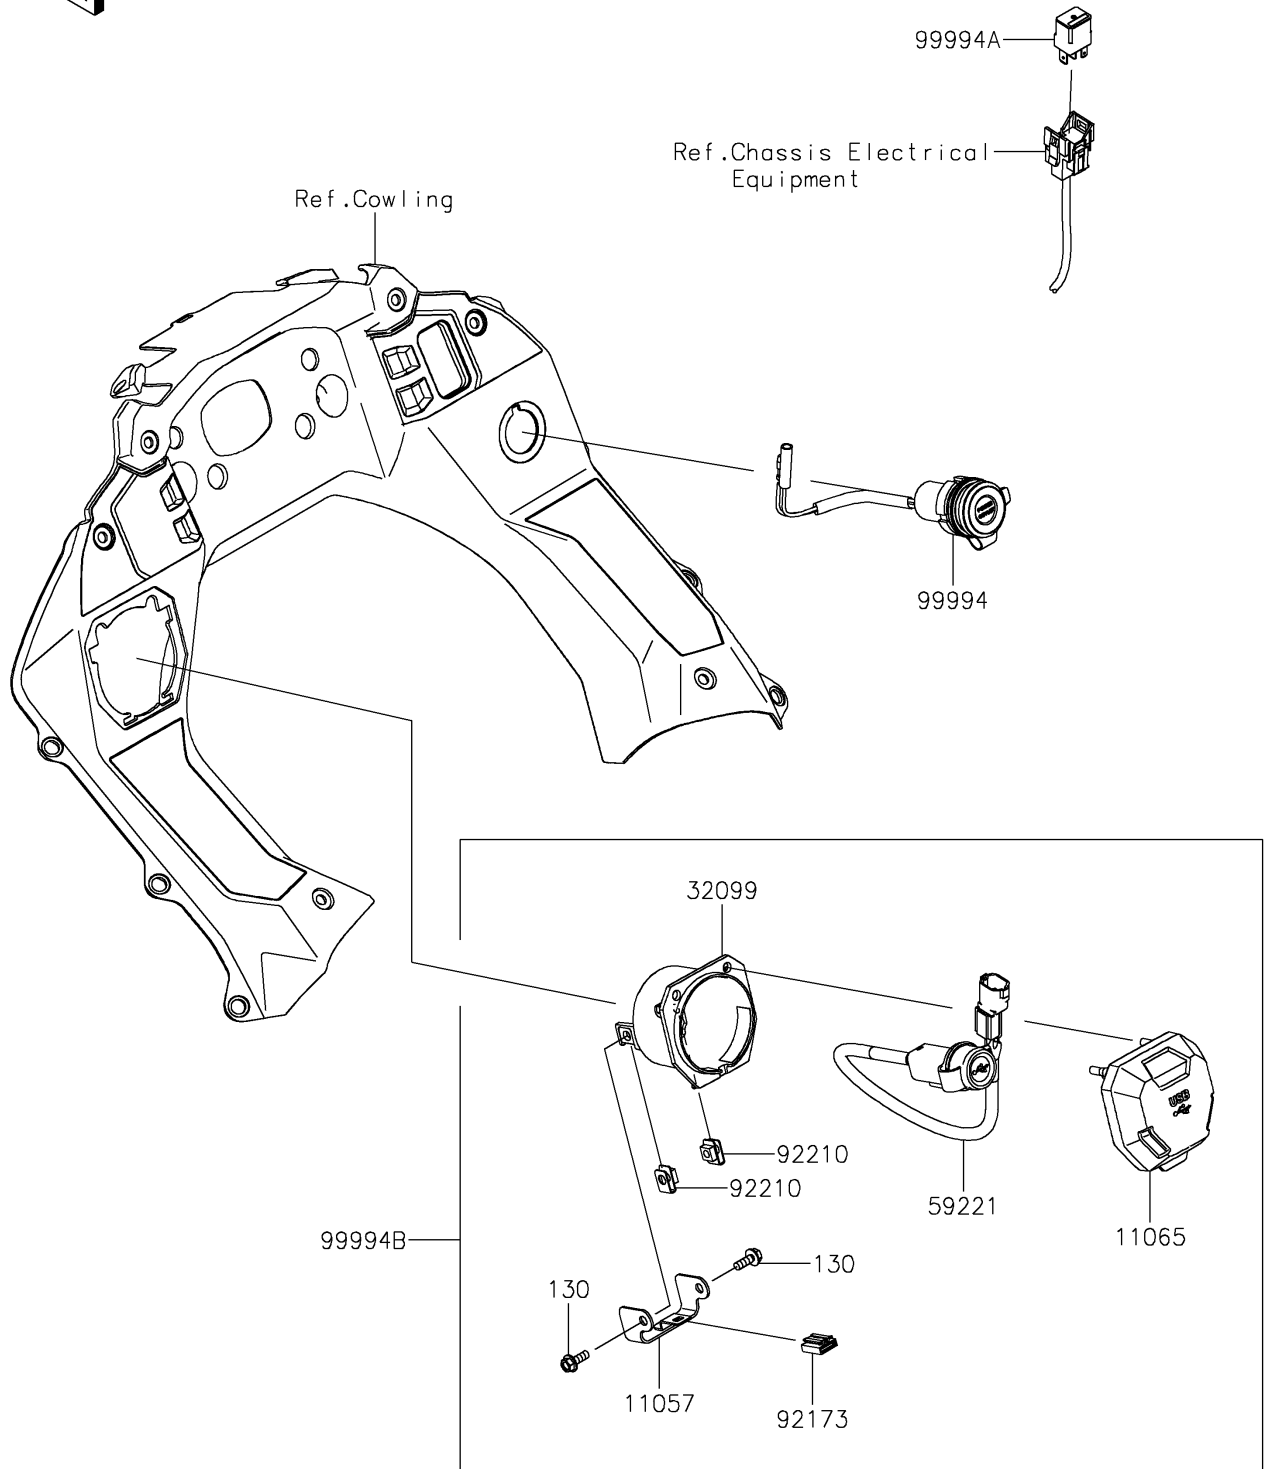

# 2025 KLR650 S ABS

## PARTS DIAGRAM

Accessory(DC and USB Output)

F2910D

## PARTS LIST

Accessory(DC and USB Output)

**ITEM NAME**

**PART NUMBER**

**QUANTITY**

---