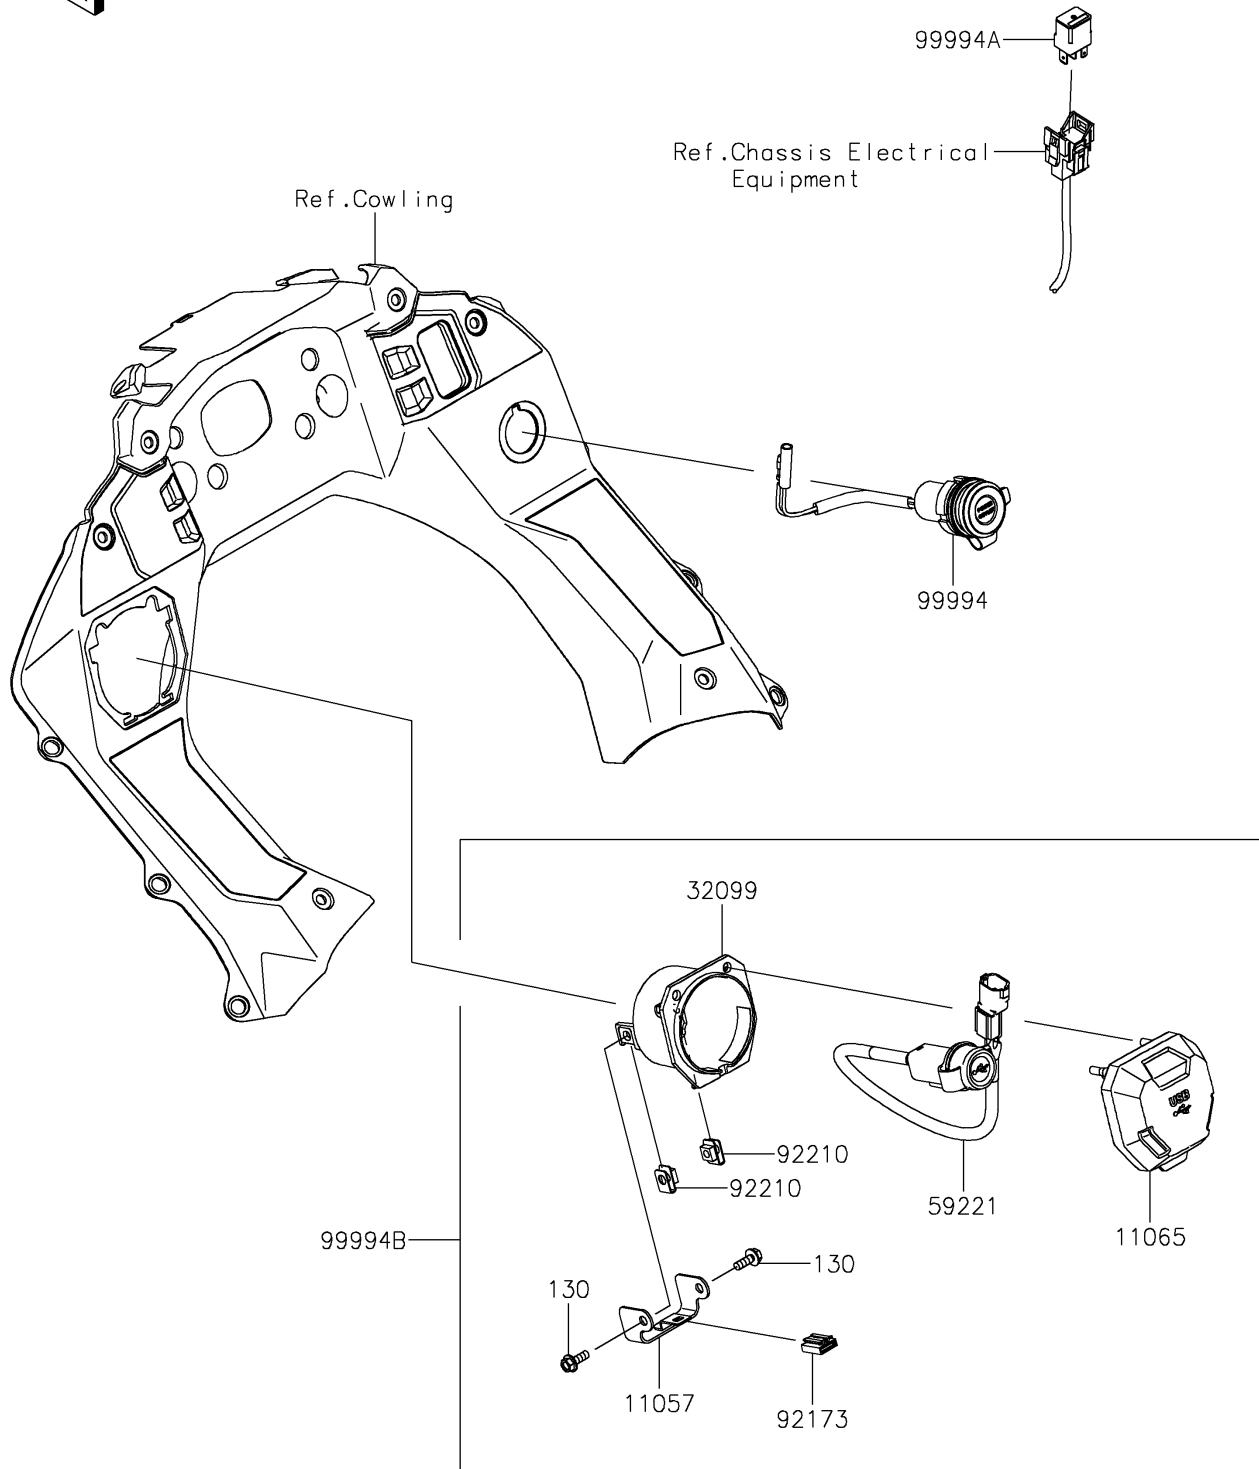

2024 KLR[®] 650 S ABS

PARTS DIAGRAM

Accessory(DC and USB Output)

F2910D

2024 KLR[®] 650 S ABS

PARTS LIST

Accessory(DC and USB Output)

ITEM NAME

PART NUMBER

QUANTITY
