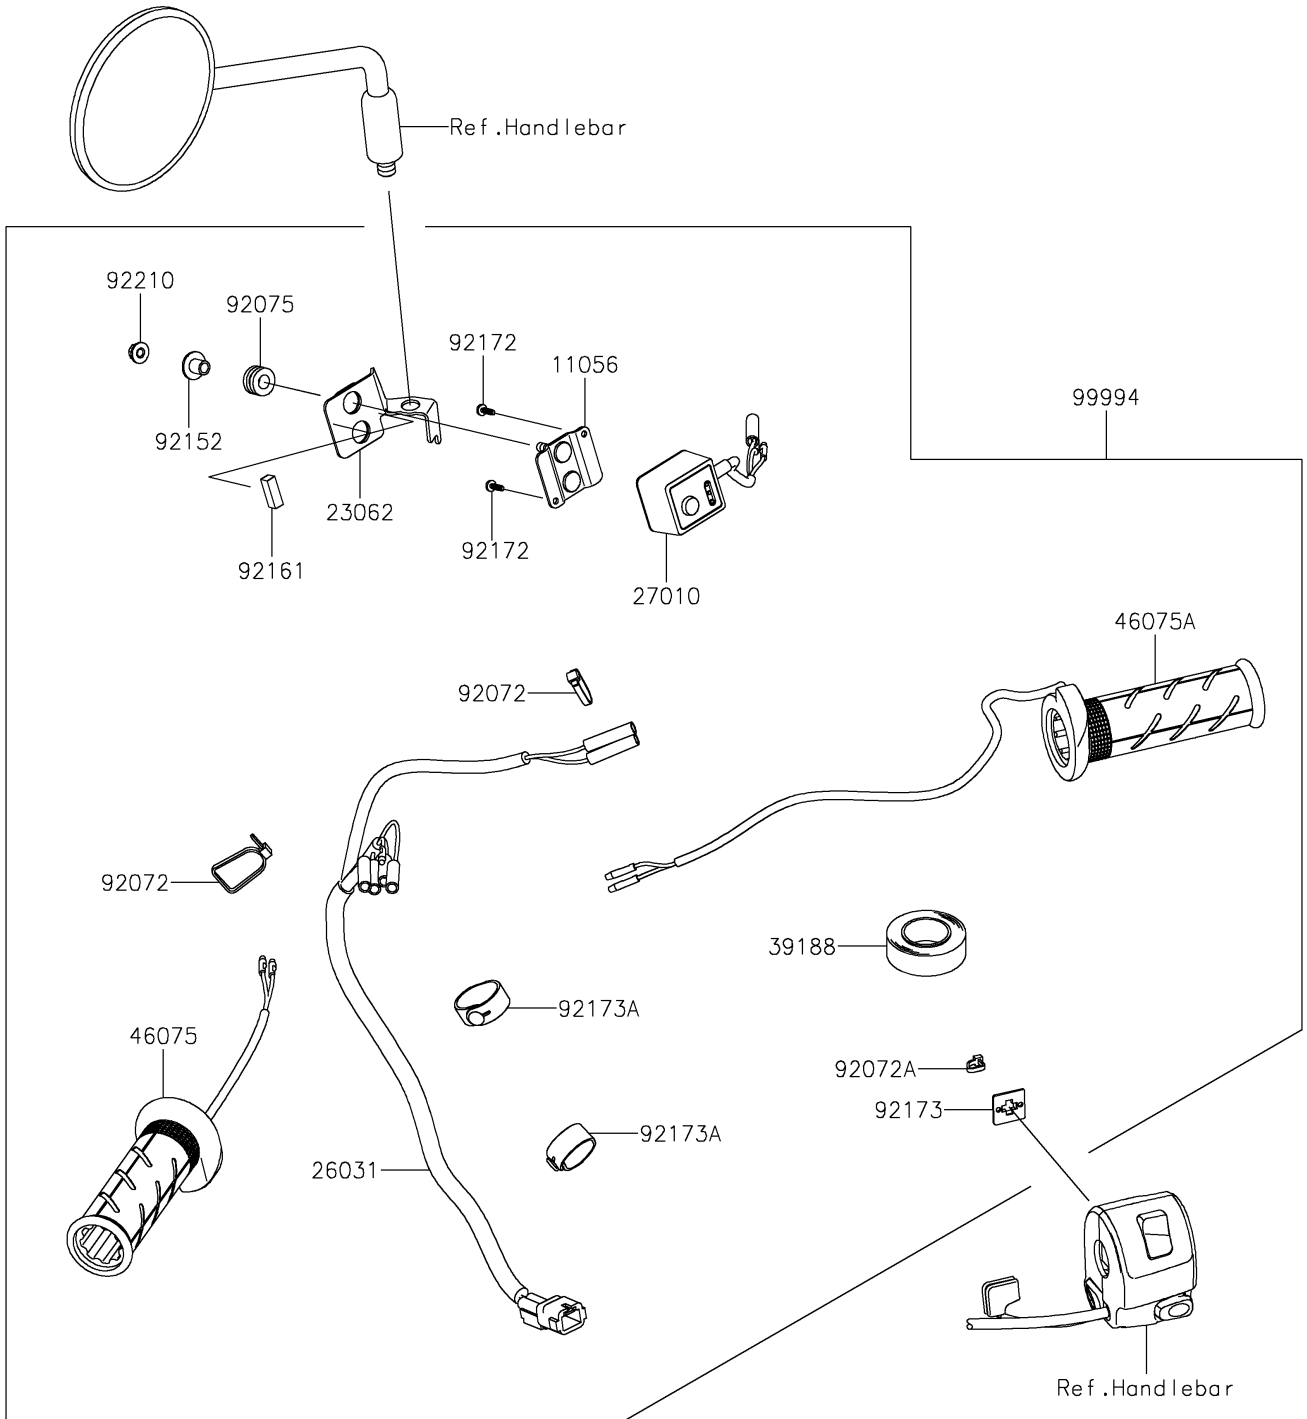

2025 KLR650 S ABS

PARTS DIAGRAM

Accessory(Grip Heater)

F2910C

2025 KLR650 S ABS

PARTS LIST

Accessory(Grip Heater)

ITEM NAME

PART NUMBER

QUANTITY
