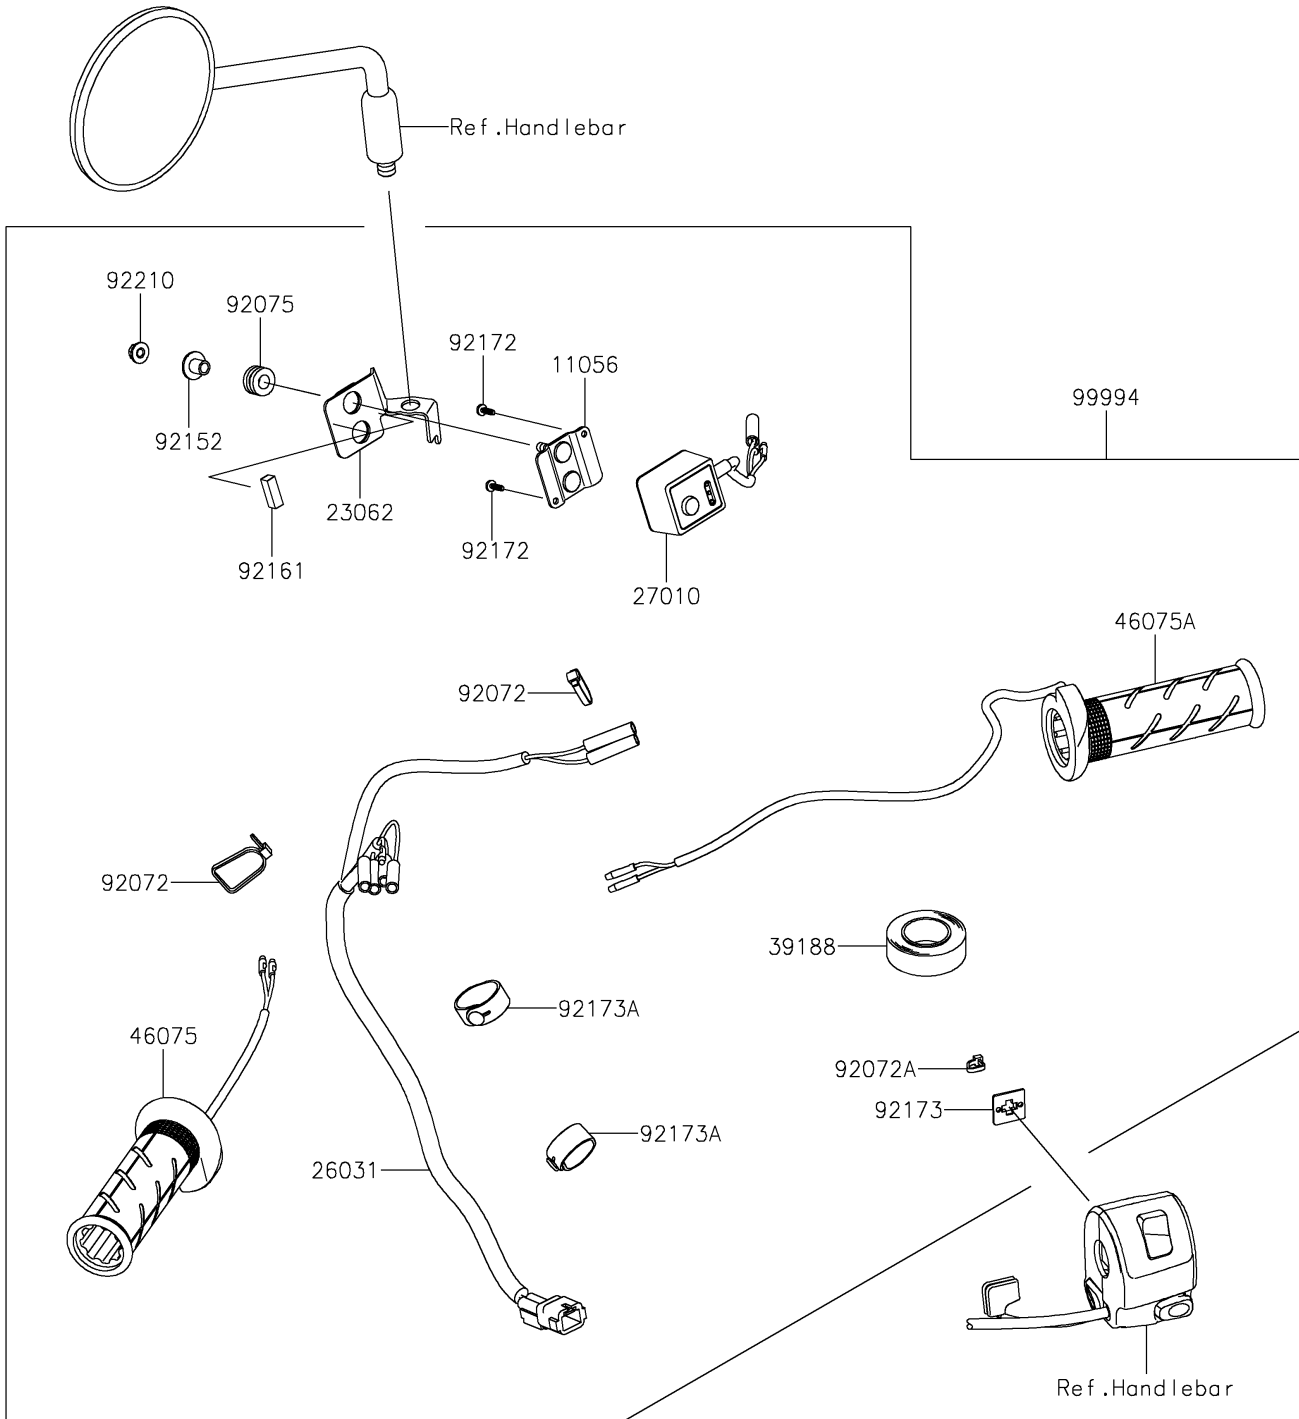

2025 KLR650 S ABS

PARTS DIAGRAM

Accessory(Grip Heater)

F2910C

2025 KLR650 S ABS

PARTS LIST

Accessory(Grip Heater)

ITEM NAME

PART NUMBER

QUANTITY
