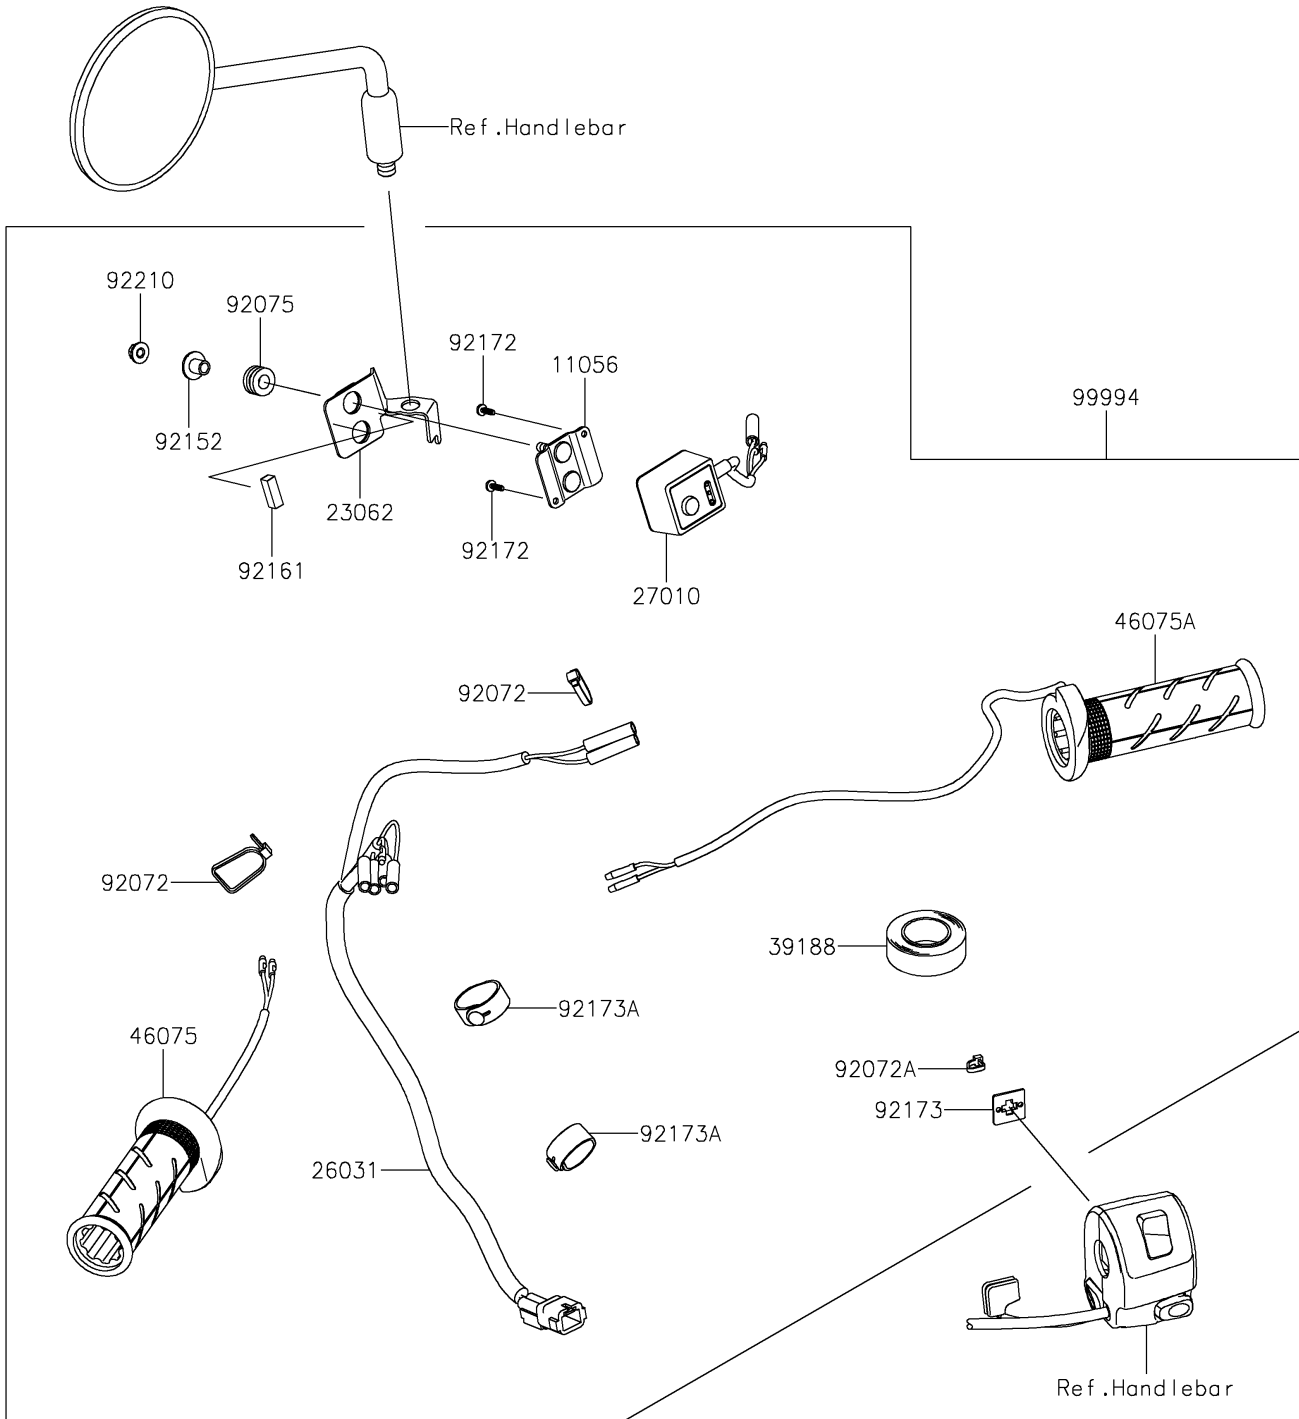

2023 KLR[®] 650 S

PARTS DIAGRAM

Accessory(Grip Heater)

F2910C

2023 KLR[®] 650 S

PARTS LIST

Accessory(Grip Heater)

ITEM NAME

PART NUMBER

QUANTITY
