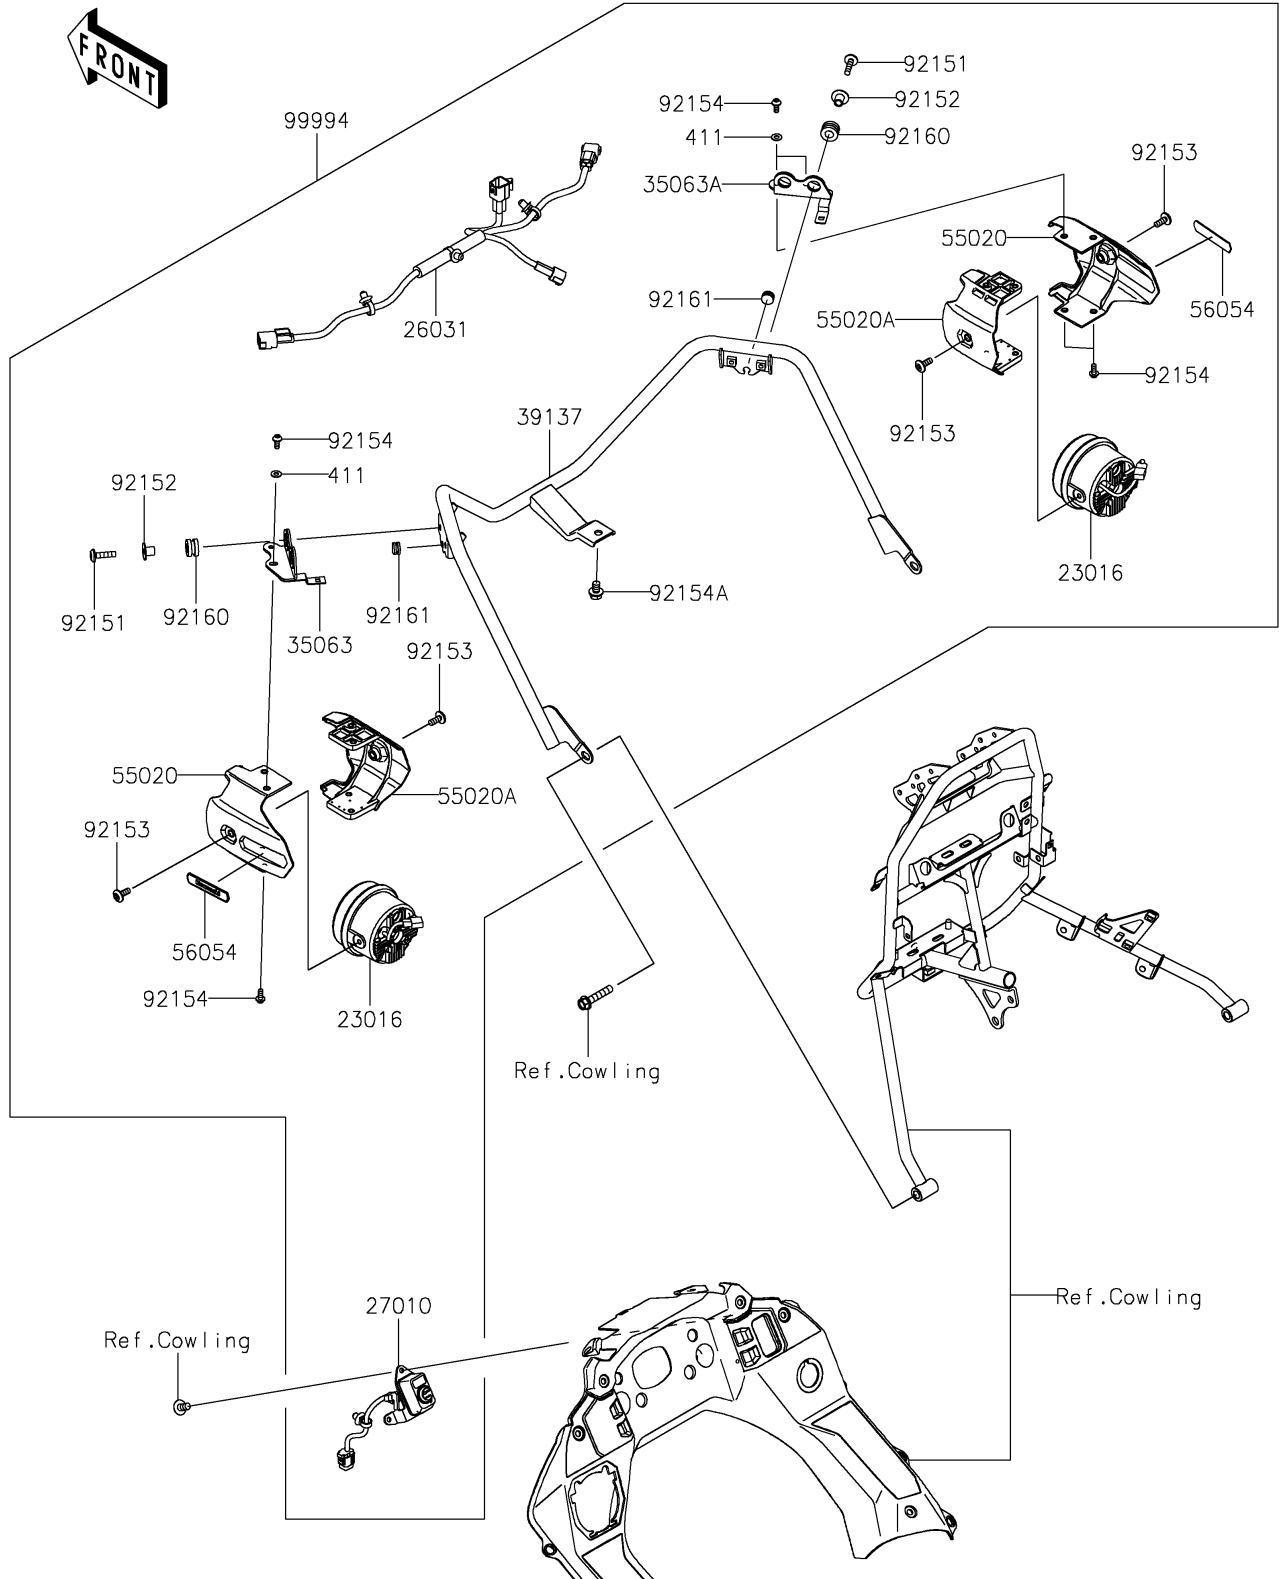

2025 KLR650 S ABS

PARTS DIAGRAM

Accessory(Fog Lamp)

F2910B

2025 KLR650 S ABS

PARTS LIST

Accessory(Fog Lamp)

ITEM NAME

PART NUMBER

QUANTITY
