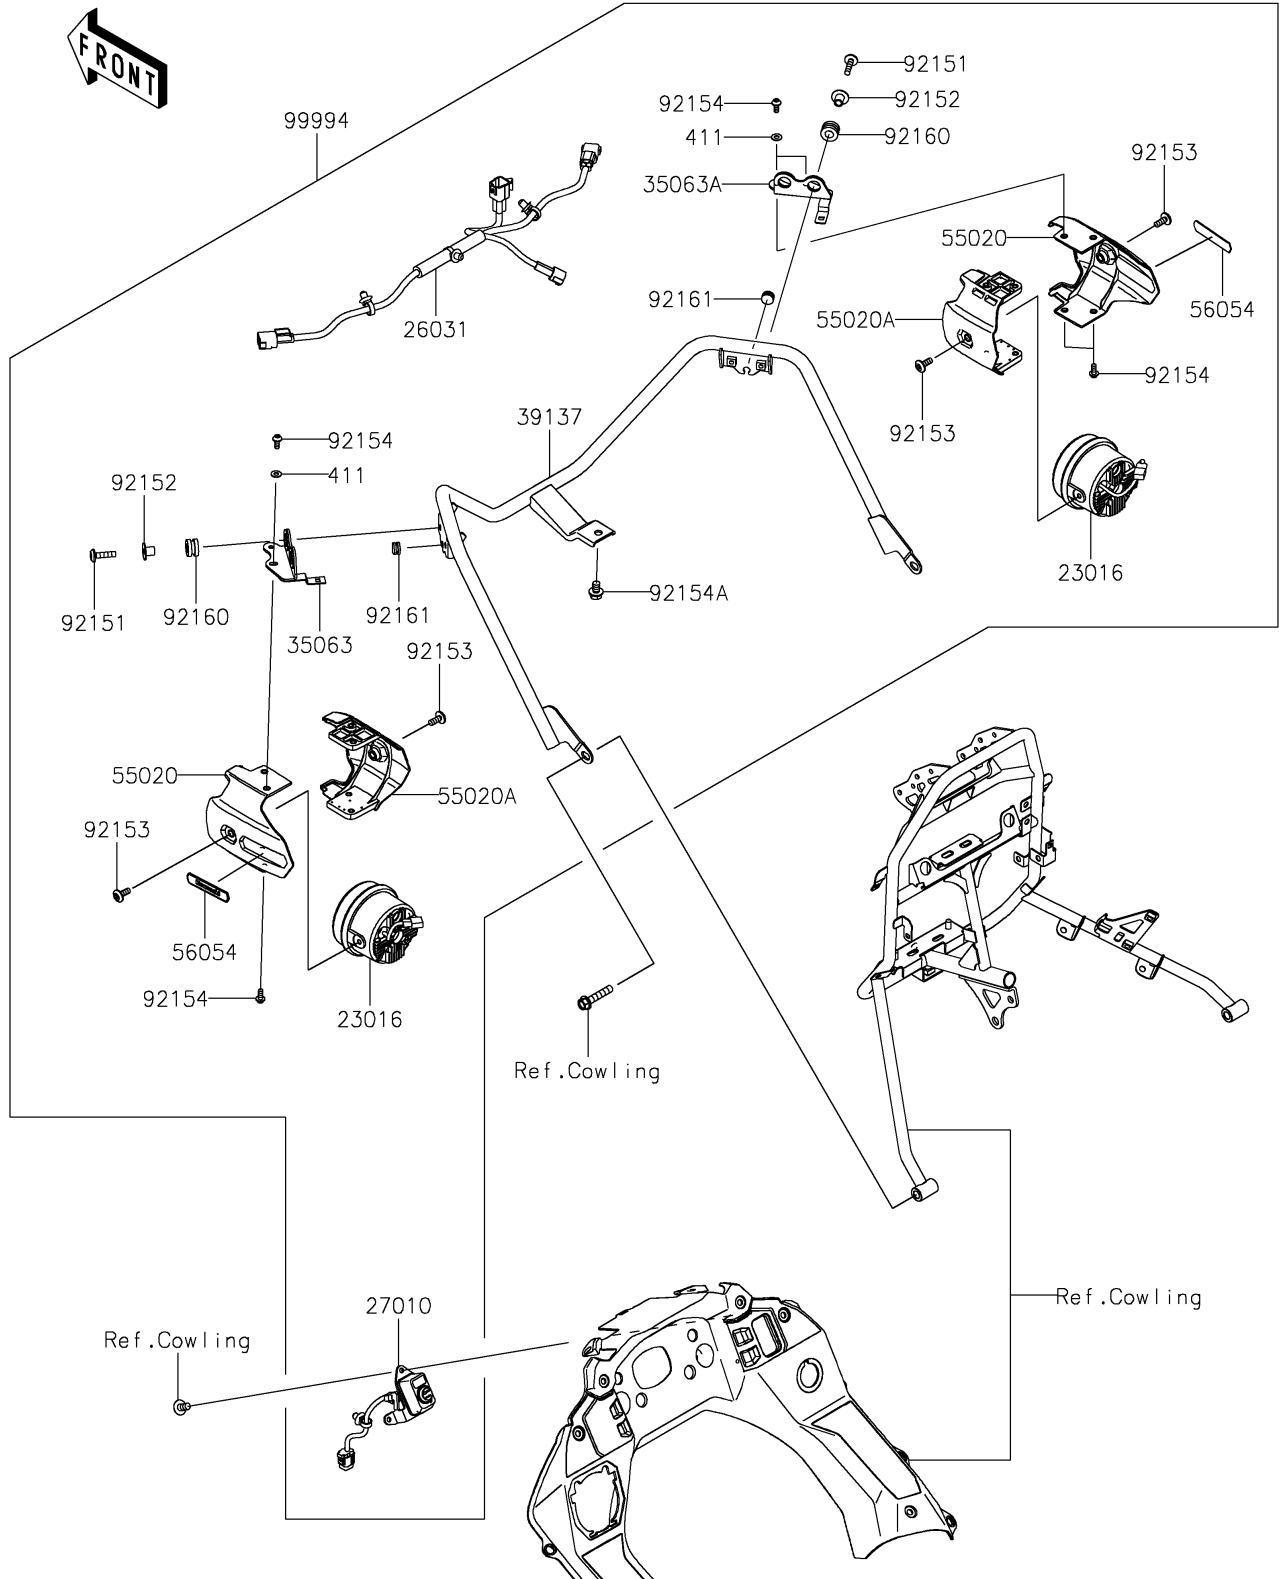

2024 KLR[®] 650 S ABS

PARTS DIAGRAM

Accessory(Fog Lamp)

F2910B

2024 KLR[®] 650 S ABS

PARTS LIST

Accessory(Fog Lamp)

ITEM NAME

PART NUMBER

QUANTITY
