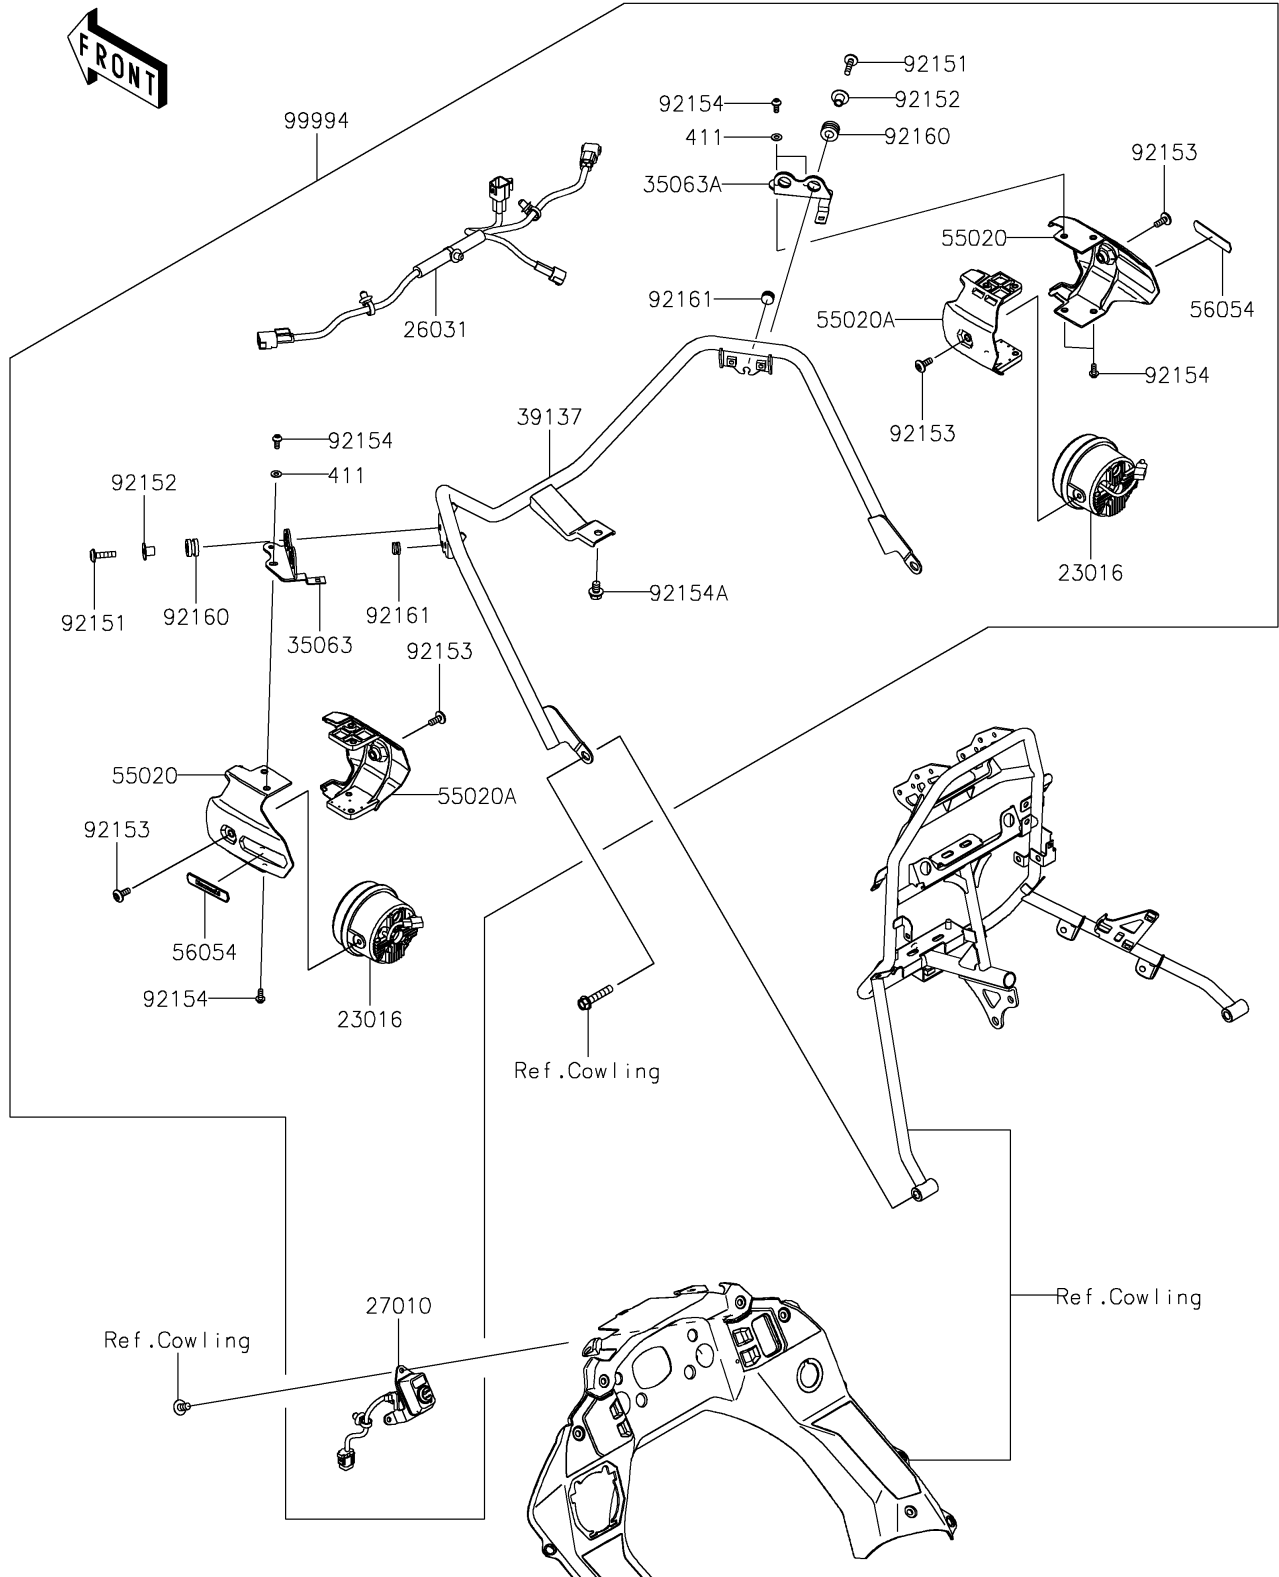

2023 KLR® 650 S

PARTS DIAGRAM

Accessory(Fog Lamp)

F2910B

2023 KLR[®] 650 S

PARTS LIST

Accessory(Fog Lamp)

ITEM NAME

PART NUMBER

QUANTITY
