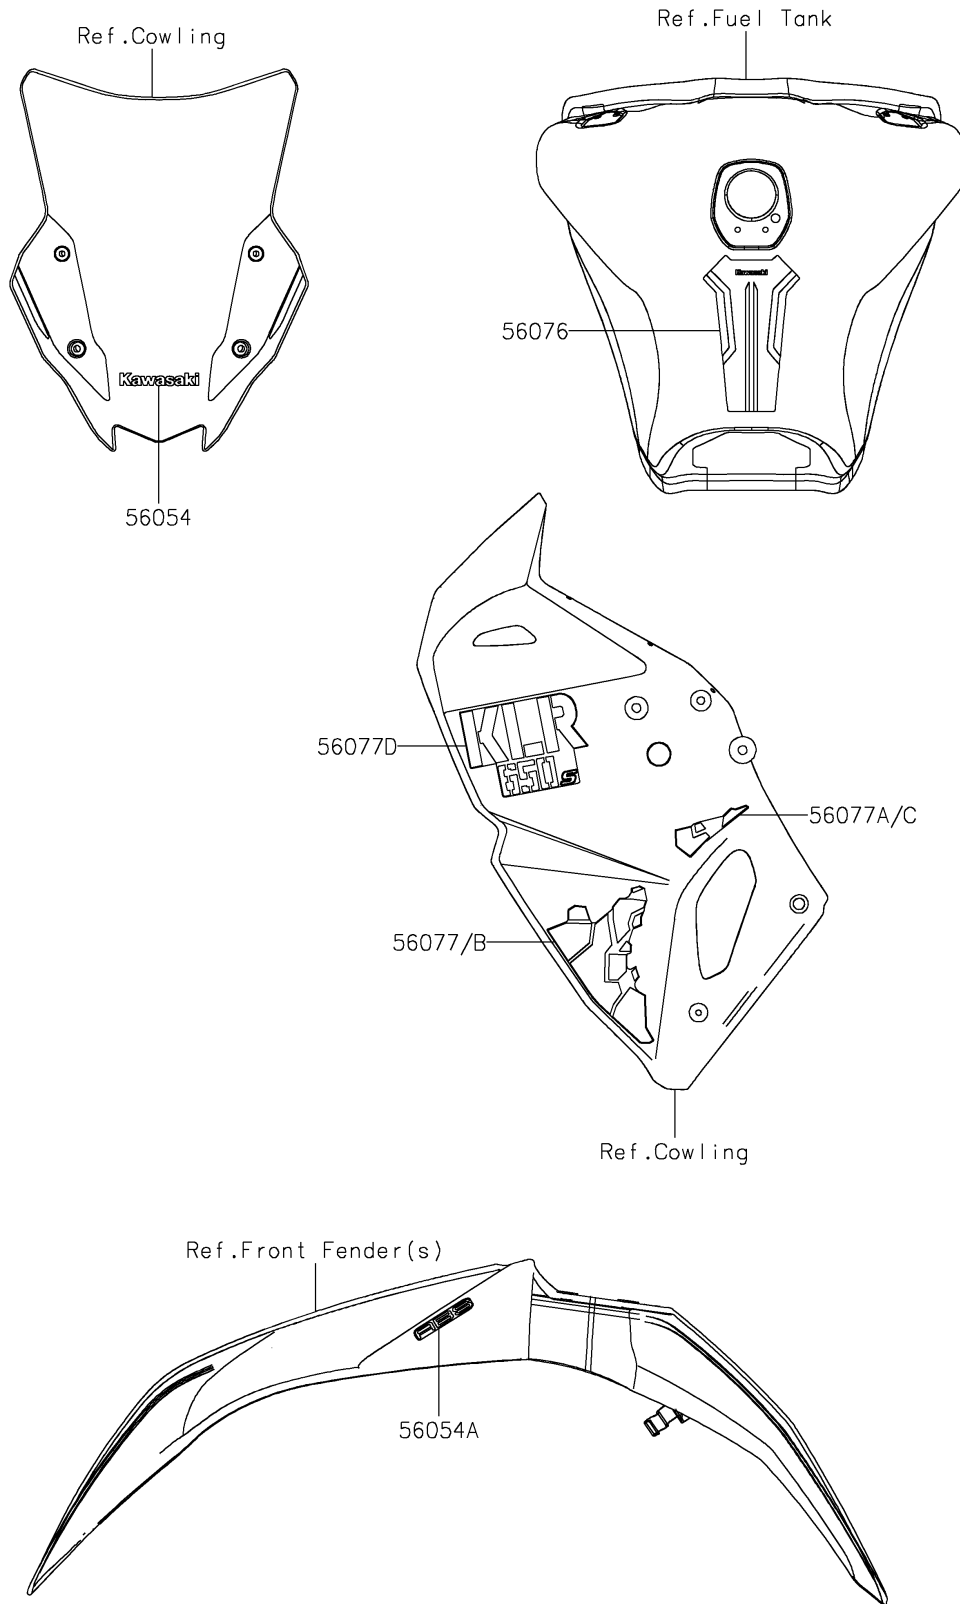

# 2025 KLR650 S ABS

## PARTS DIAGRAM

Decals(M.M.D.Green)(KSFAN/KSFAL)

F2861D

## PARTS LIST

Decals(M.M.D.Green)(KSFAN/KSFAL)

**ITEM NAME**

**PART NUMBER**

**QUANTITY**

---