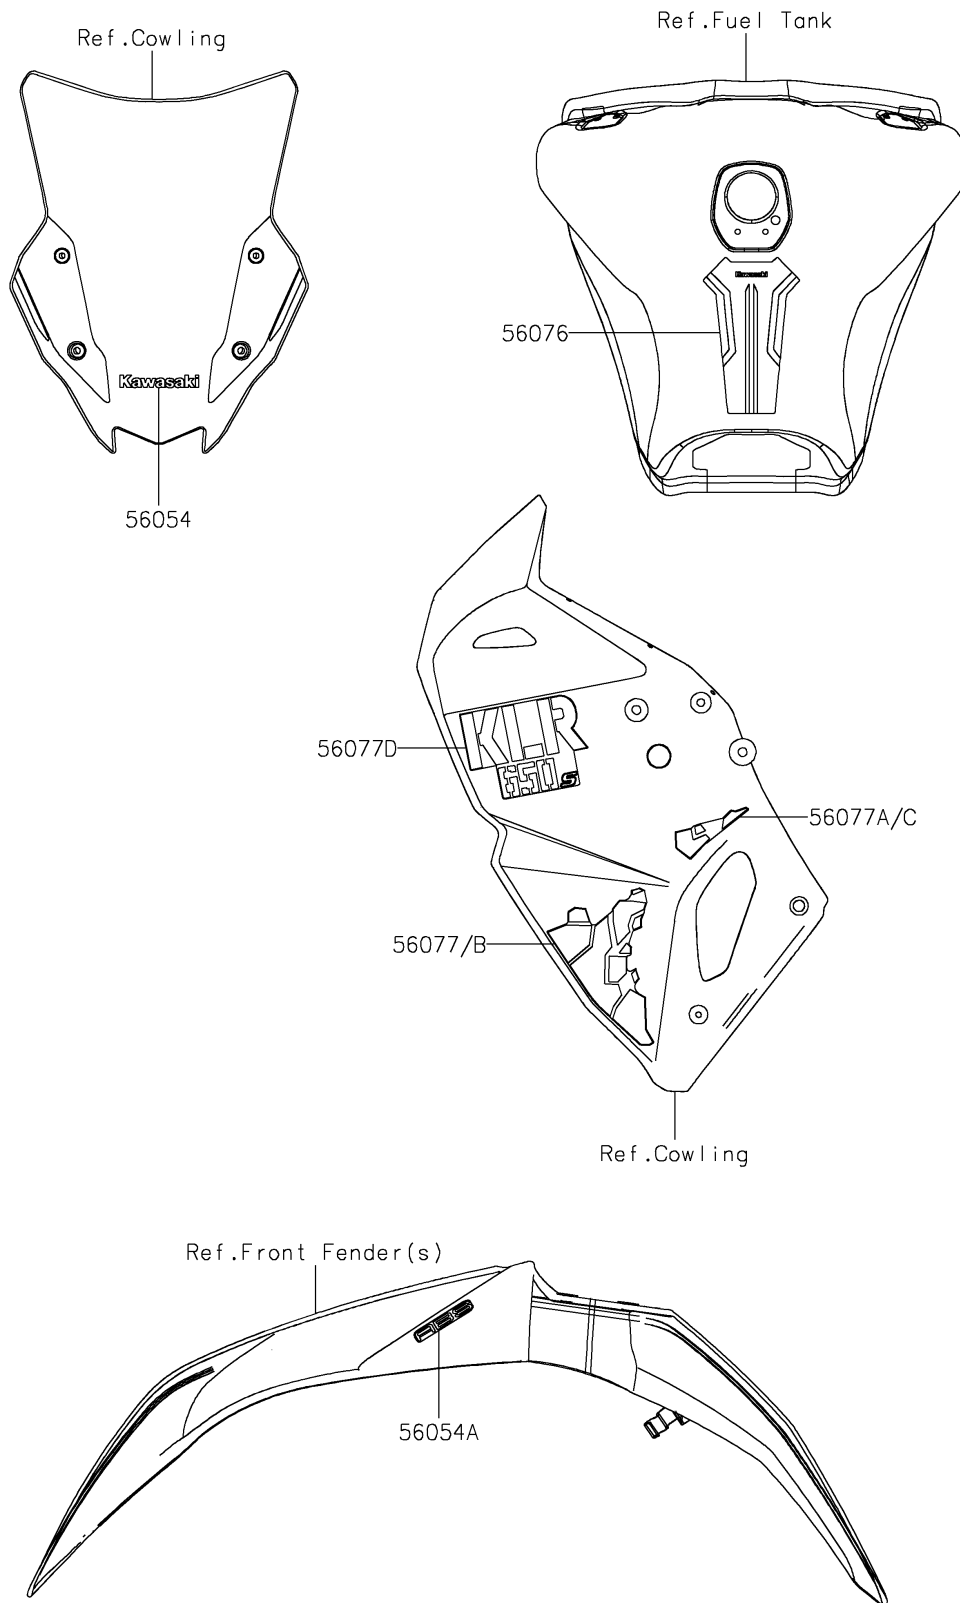

# 2025 KLR650 S ABS

## PARTS DIAGRAM

Decals(White)(KRFNN-KSFNL)

F2861C

## PARTS LIST

Decals(White)(KRFNN-KSFNL)

**ITEM NAME**

**PART NUMBER**

**QUANTITY**

---