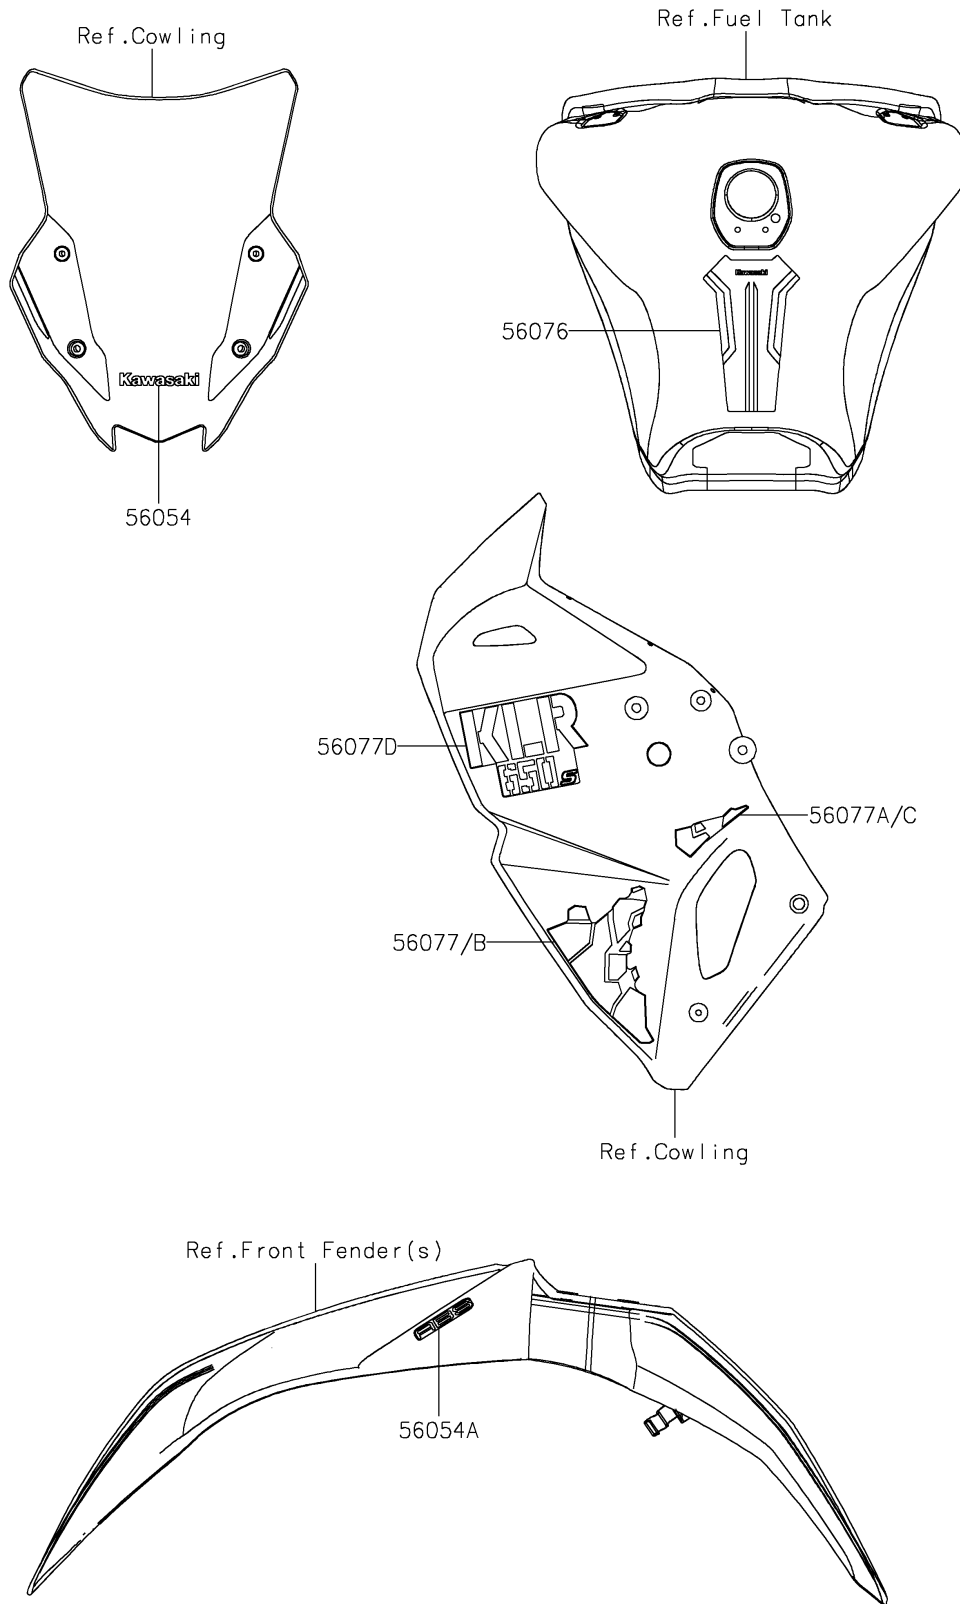

# 2024 KLR® 650 S ABS

## PARTS DIAGRAM

Decals(White)(KRFNN-KSFNL)

F2861C

# 2024 KLR<sup>®</sup> 650 S ABS

## PARTS LIST

Decals(White)(KRFNN-KSFNL)

**ITEM NAME**

**PART NUMBER**

**QUANTITY**

---