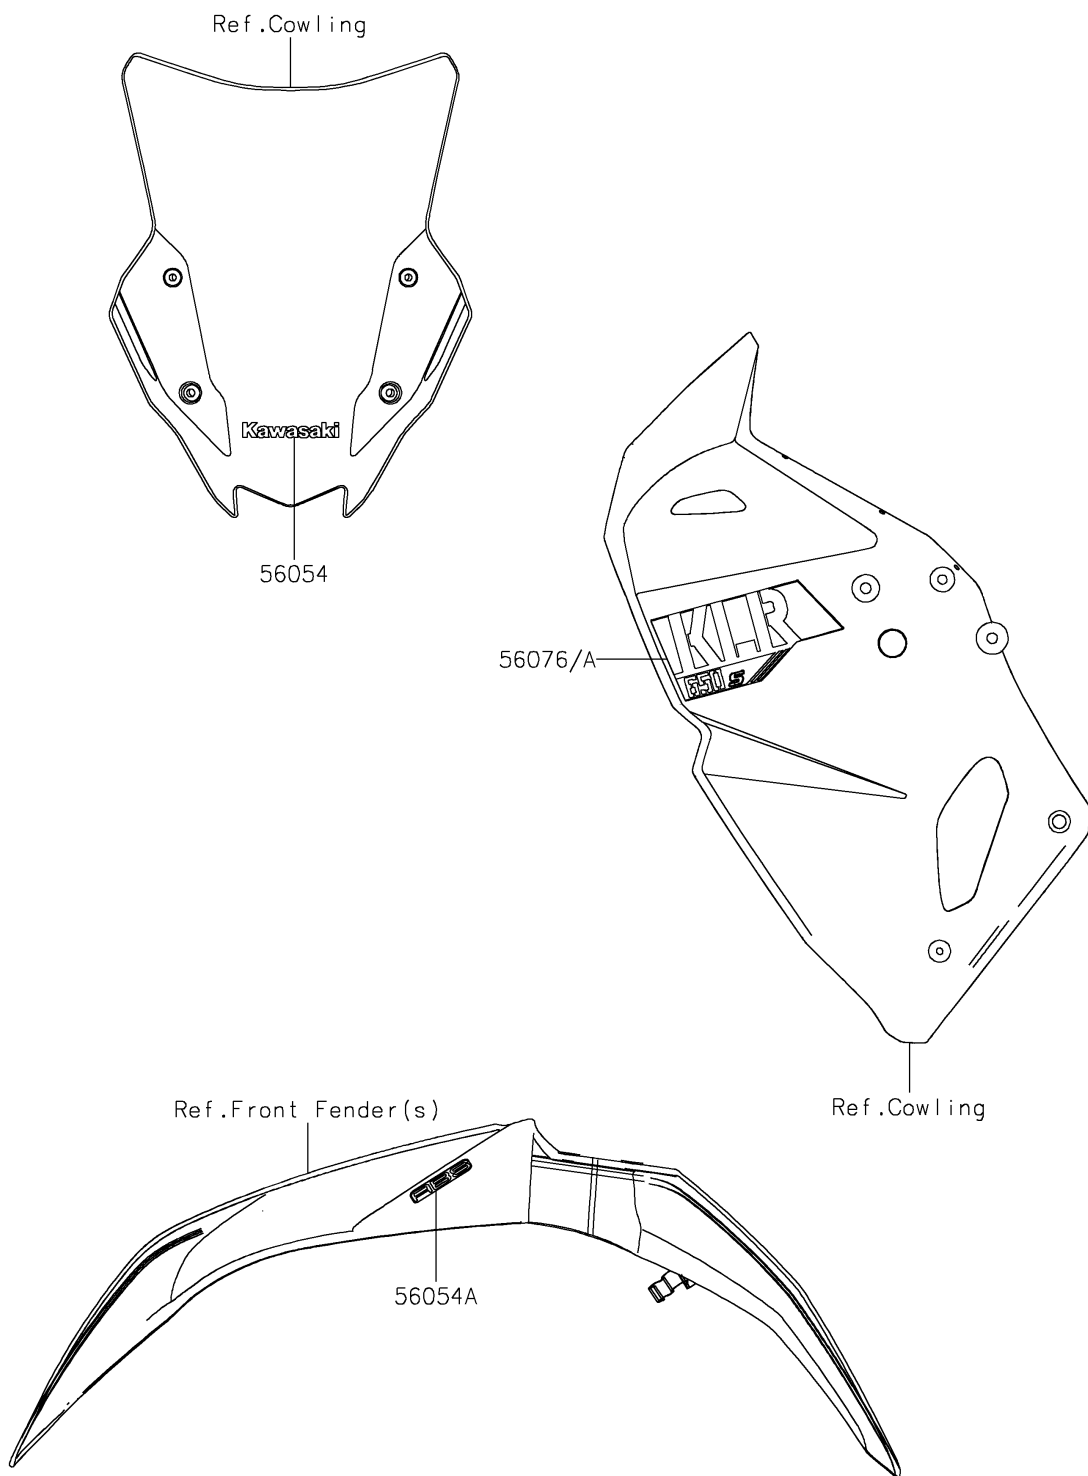

2023 KLR® 650 S

PARTS DIAGRAM

Decals(Gray)(KPFNN/KPFNL)

F2861A

2023 KLR[®] 650 S

PARTS LIST

Decals(Gray)(KPFNN/KPFNL)

ITEM NAME

PART NUMBER

QUANTITY
