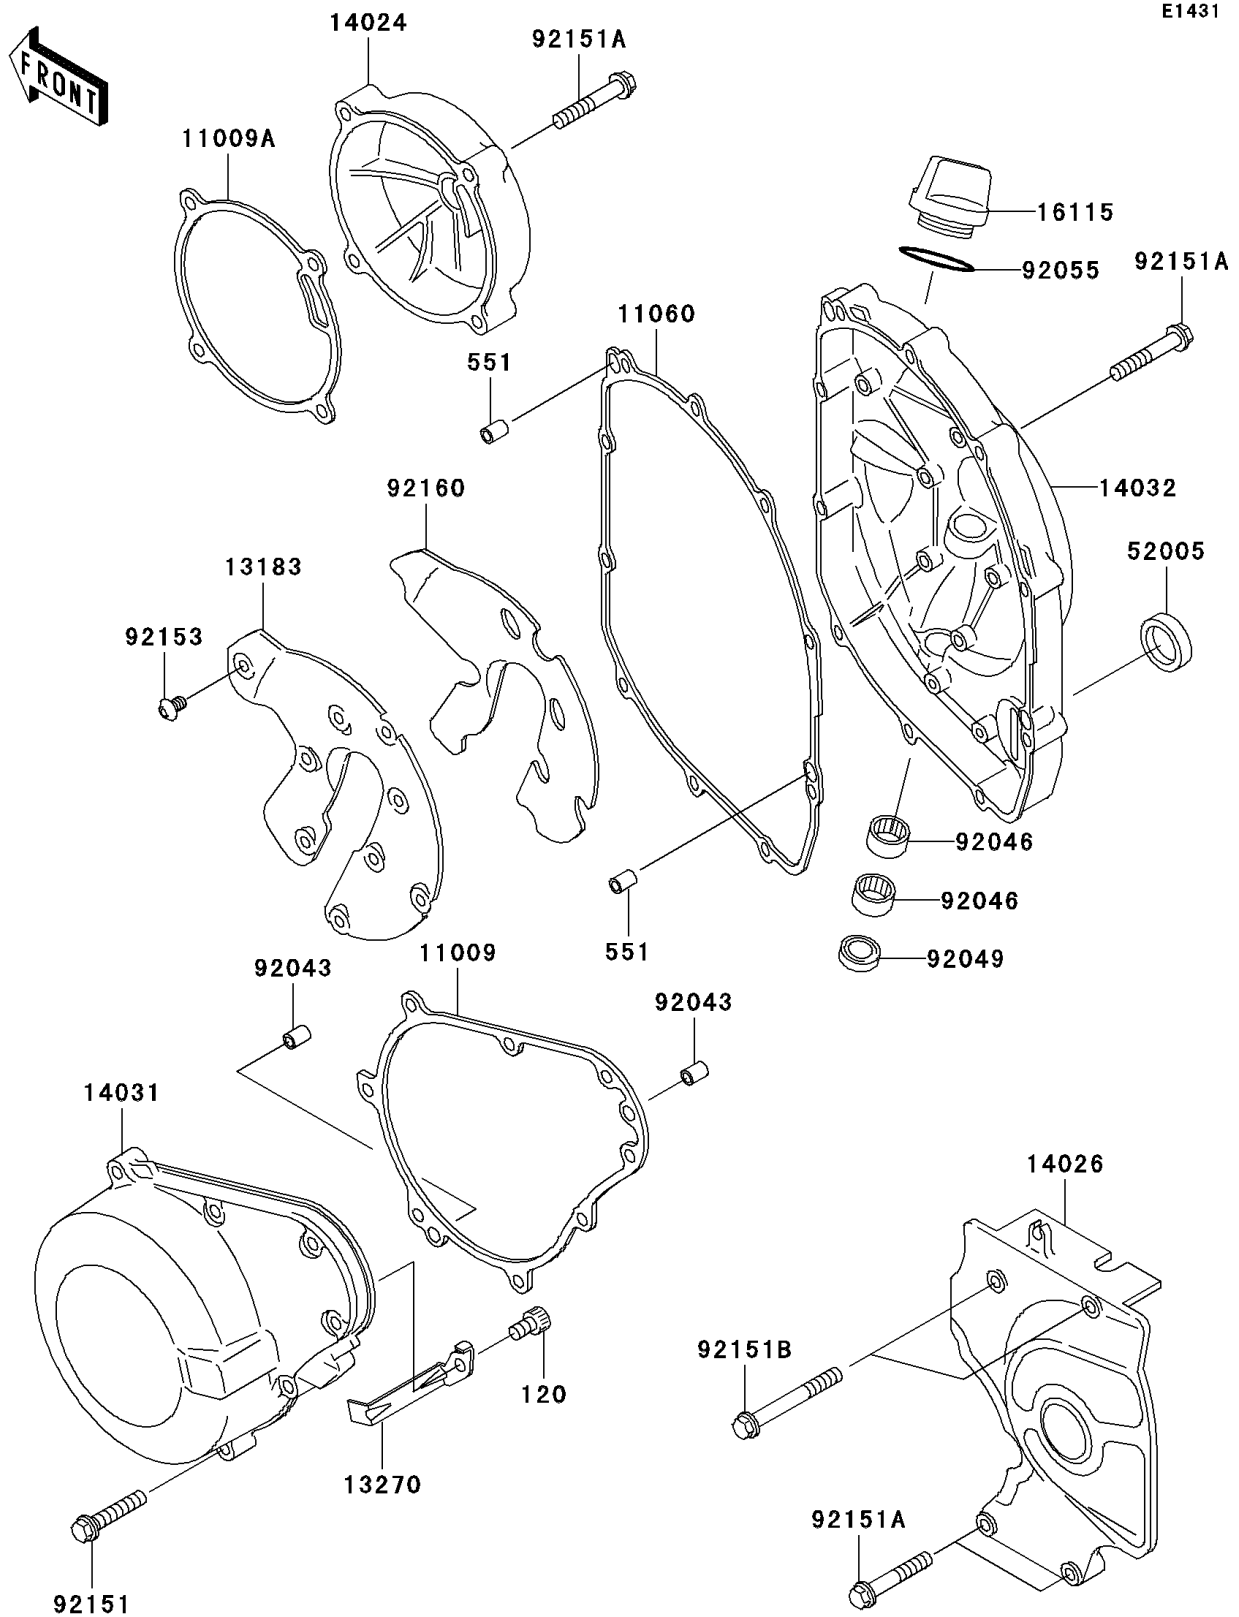

2003 ZZR600

PARTS DIAGRAM

Engine Cover(s)

2003 ZZR600

PARTS LIST

Engine Cover(s)

ITEM NAME

PART NUMBER

QUANTITY
