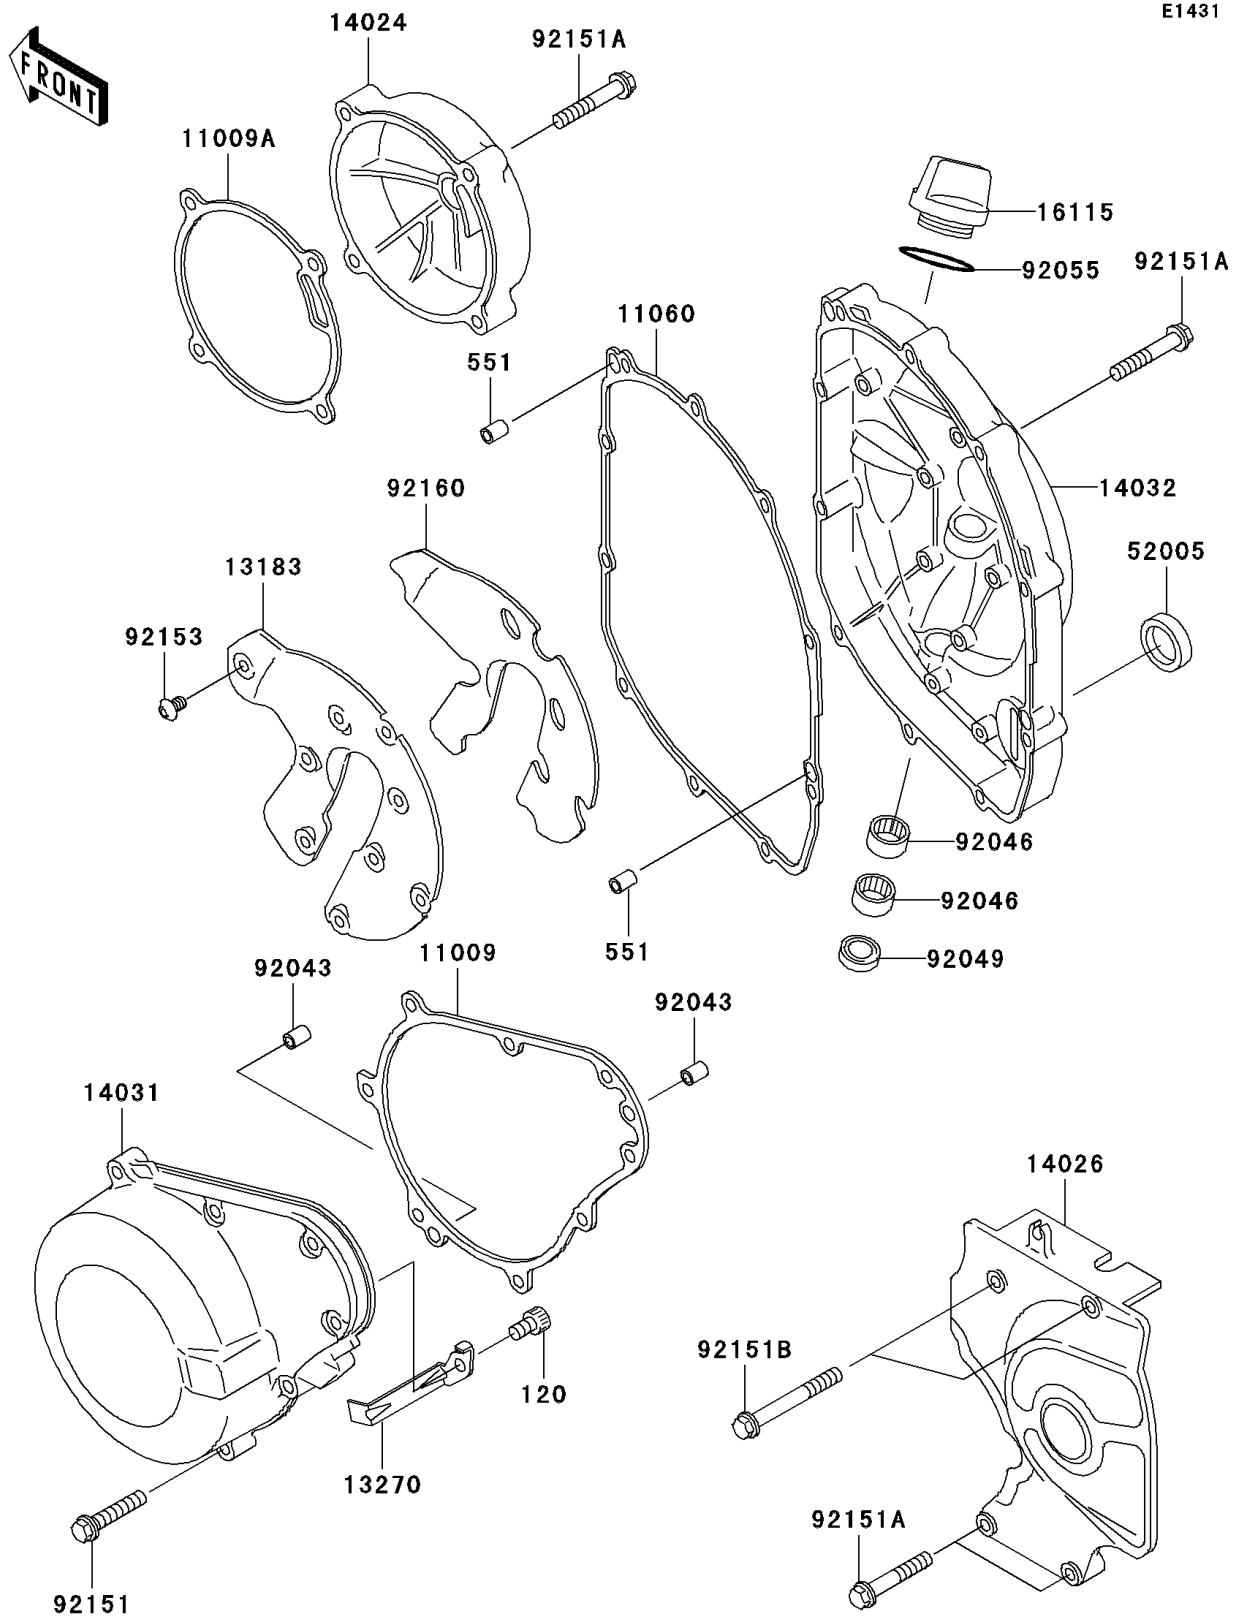

## PARTS DIAGRAM

### Engine Cover(s)

## PARTS LIST

### Engine Cover(s)

ITEM NAME	PART NUMBER	QUANTITY
BOLT-SOCKET,6X10 (Ref # 120)	120P0610	1
PIN-DOWEL,8X14 (Ref # 551)	551A0814	2
GASKET,GENERATOR COVER (Ref # 11009)	11009-1868	1
GASKET,PULSING COVER (Ref # 11009A)	11009-1869	1
GASKET,CLUTCH COVER (Ref # 11060)	11060-1639	1
PLATE (Ref # 13183)	13183-1532	1
PLATE,LEAD WIRE (Ref # 13270)	13270-1475	1
COVER,PULSING (Ref # 14024)	14024-1881	1
COVER-CHAIN (Ref # 14026)	14026-1216	1
COVER-GENERATOR (Ref # 14031)	14031-1247	1
COVER-CLUTCH (Ref # 14032)	14032-1388	1
CAP-OIL FILLER (Ref # 16115)	16115-1009	1
GAUGE,OIL LEVEL (Ref # 52005)	52005-1057	1
PIN,6.2X8X14 (Ref # 92043)	92043-1263	2
BEARING-NEEDLE,HK1210 (Ref # 92046)	92046-1010	2
SEAL-OIL,TB12205.5 (Ref # 92049)	92049-1271	1
RING-O,31.7X2.4 (Ref # 92055)	92055-049	1
BOLT,6X30 (Ref # 92151)	92151-1873	8
BOLT,6X35 (Ref # 92151A)	92151-1874	16
BOLT,6X50 (Ref # 92151B)	92151-1875	2
BOLT,5X8 (Ref # 92153)	92153-0636	9
DAMPER (Ref # 92160)	92160-1195	1