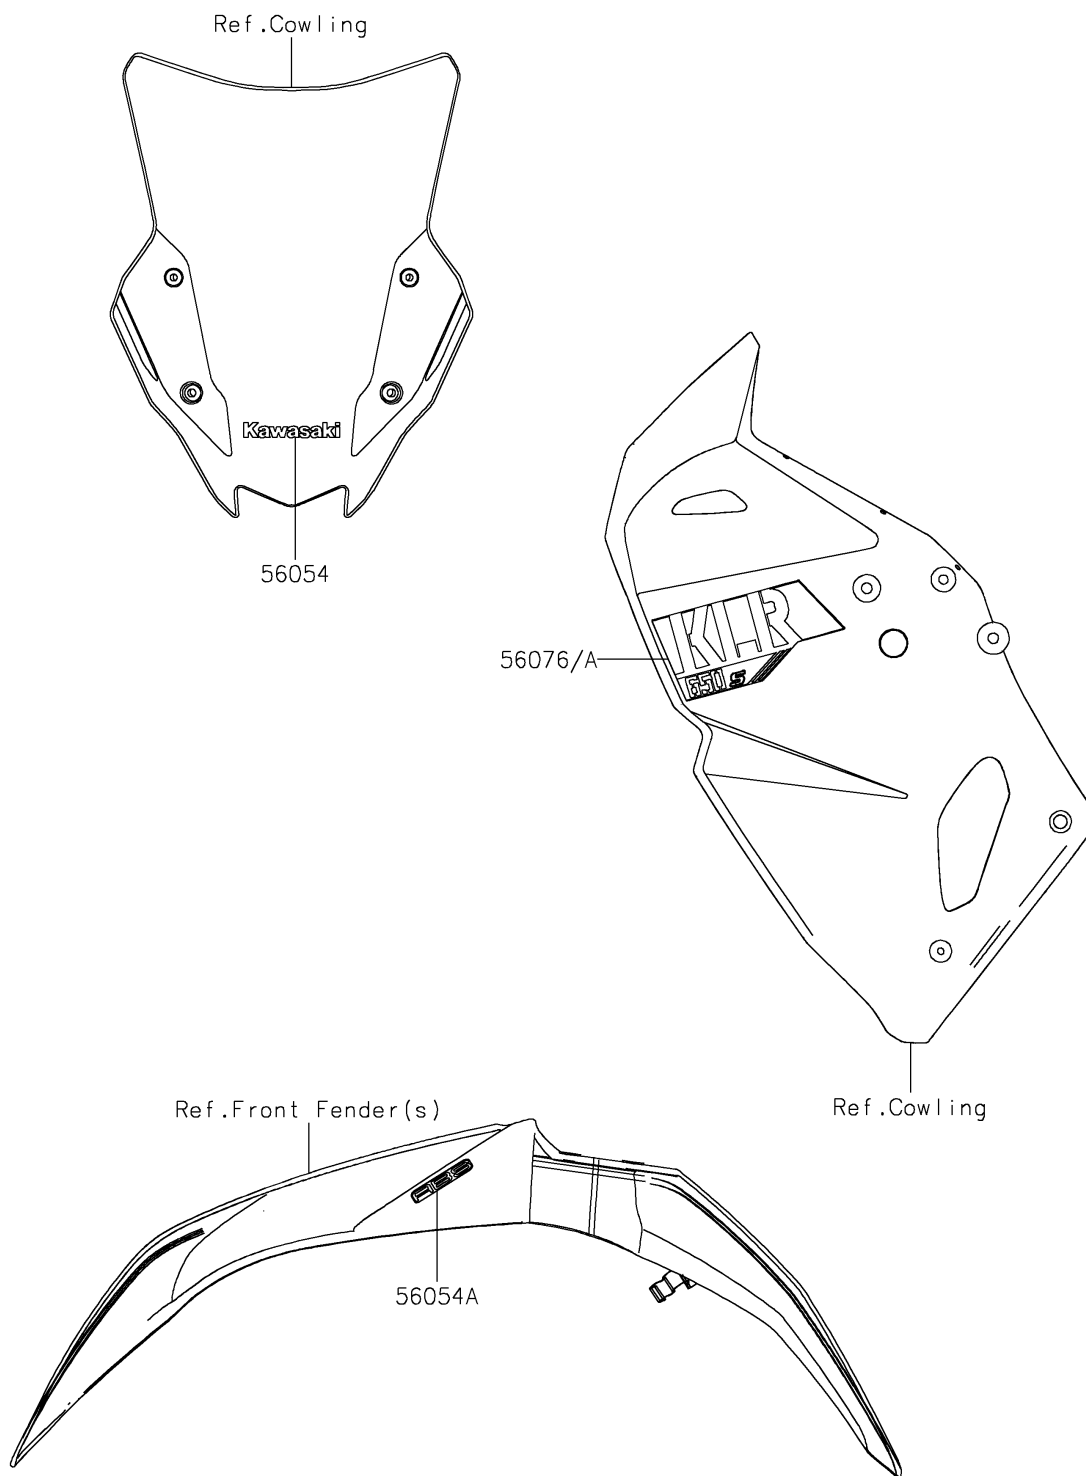

2024 KLR[®] 650 S ABS

PARTS DIAGRAM

Decals(C.L.Green)(KPFNN/KPFNL)

F2861

2024 KLR[®] 650 S ABS

PARTS LIST

Decals(C.L.Green)(KPFNN/KPFNL)

ITEM NAME

PART NUMBER

QUANTITY
