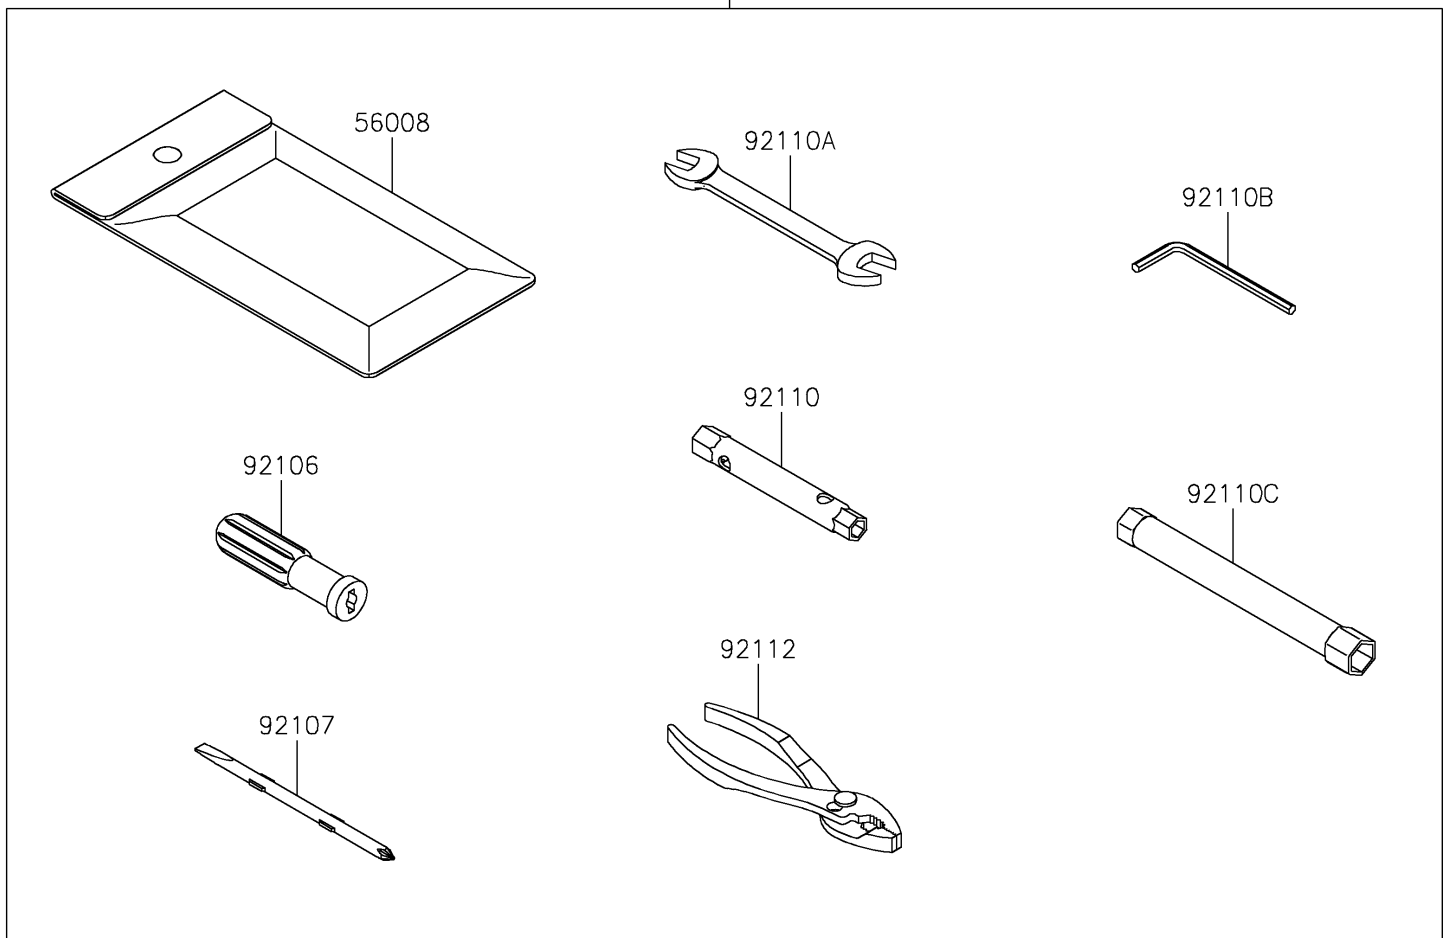

2024 KLR[®] 650 S ABS

PARTS DIAGRAM

Owner's Tools

F2810

56007

2024 KLR[®] 650 S ABS

PARTS LIST

Owner's Tools

Kawasaki

Let the Good Times Roll[®]

ITEM NAME

PART NUMBER

QUANTITY
