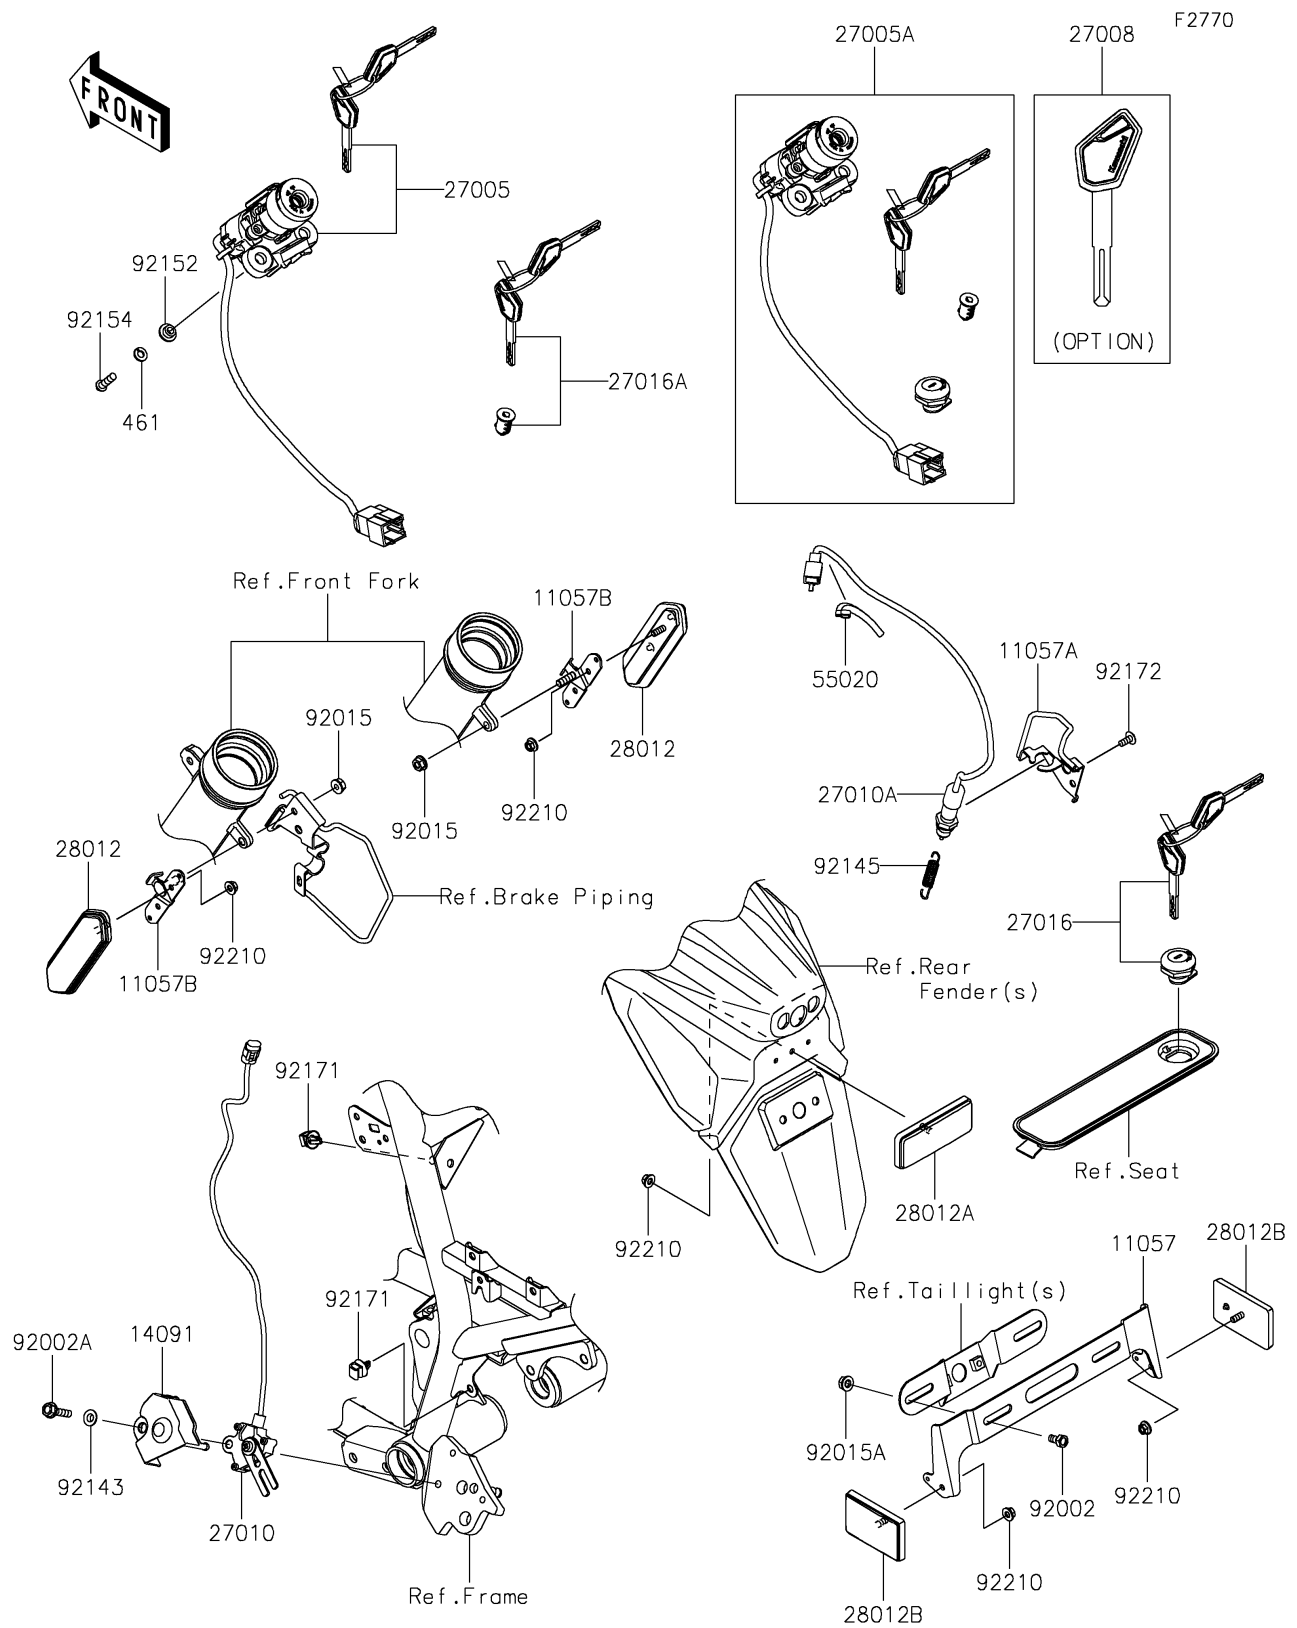

2024 KLR® 650 S ABS

PARTS DIAGRAM

Ignition Switch

2024 KLR[®] 650 S ABS

PARTS LIST

Ignition Switch

ITEM NAME

PART NUMBER

QUANTITY
