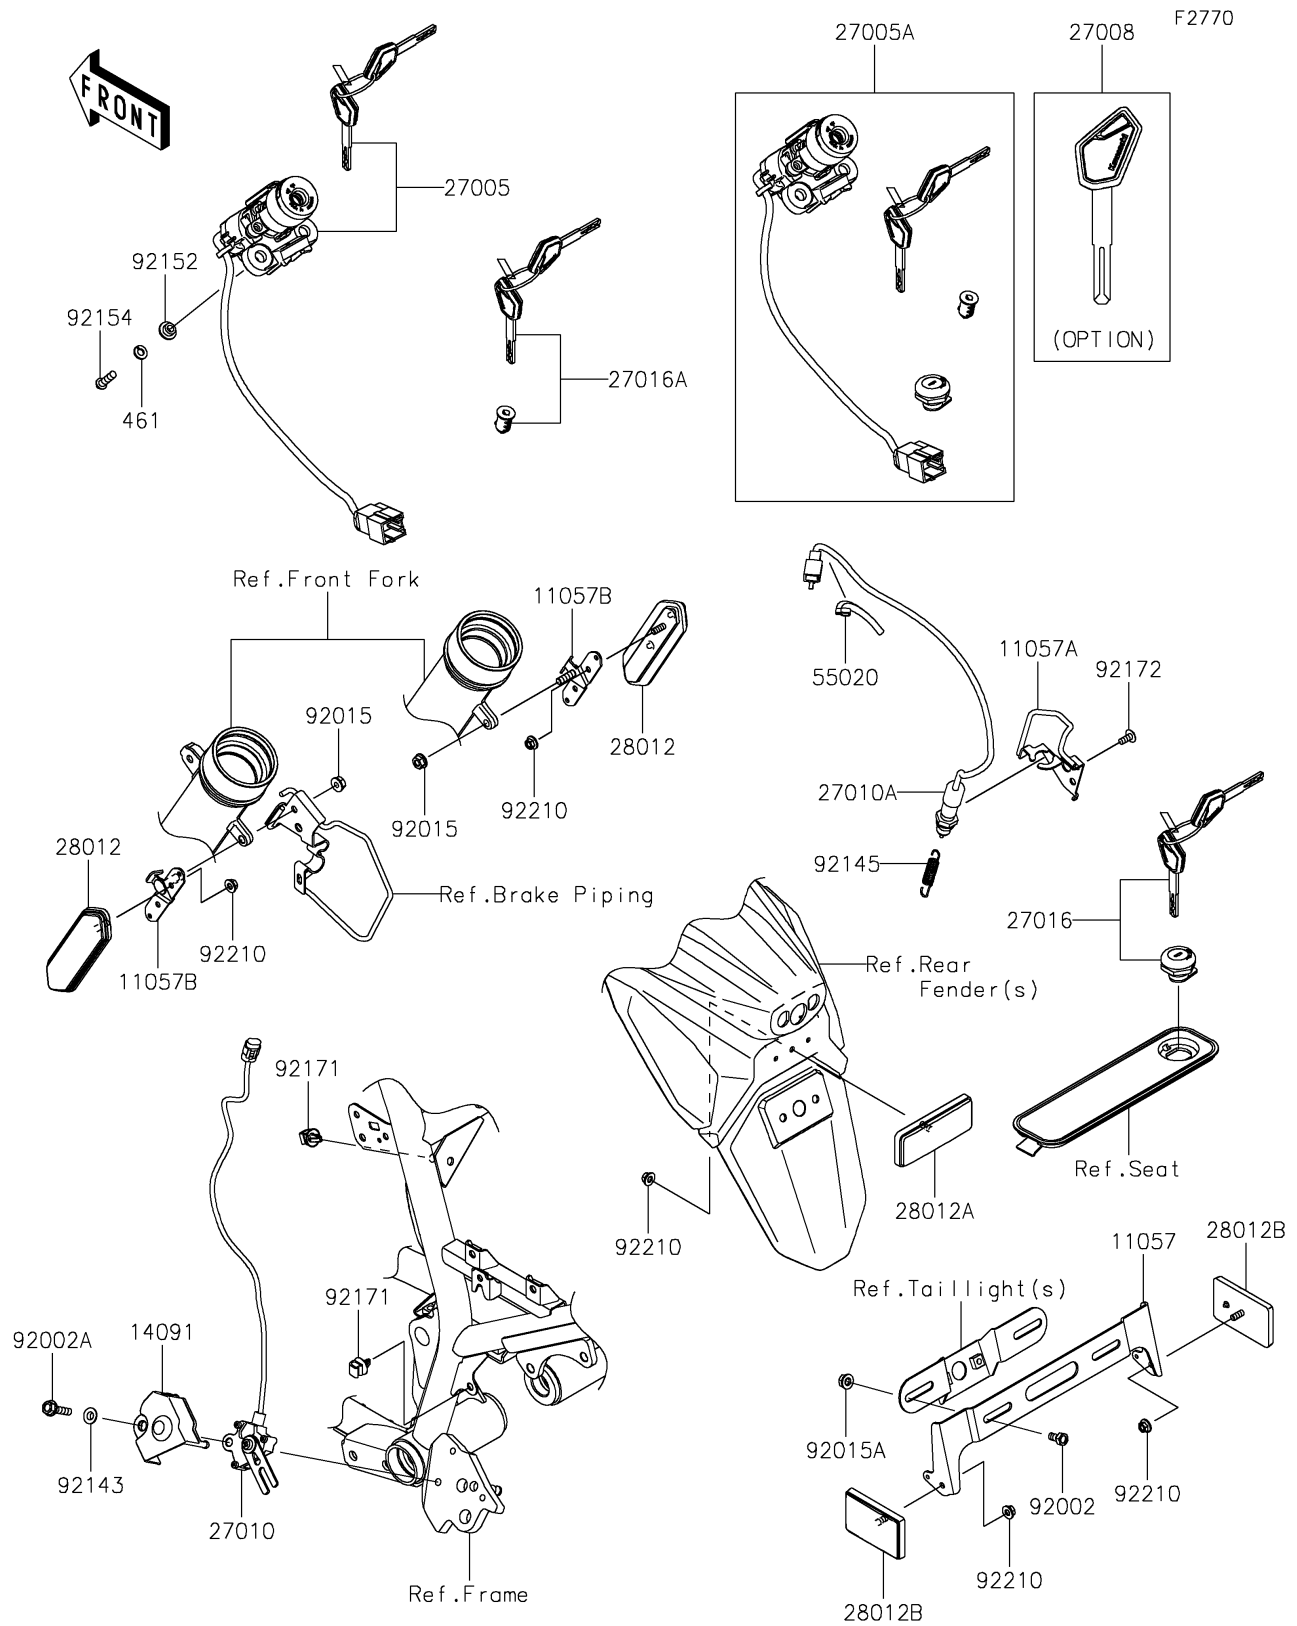

2023 KLR® 650 S

PARTS DIAGRAM

Ignition Switch

2023 KLR[®] 650 S

PARTS LIST

Ignition Switch

Kawasaki

Let the Good Times Roll[®]

ITEM NAME

PART NUMBER

QUANTITY
