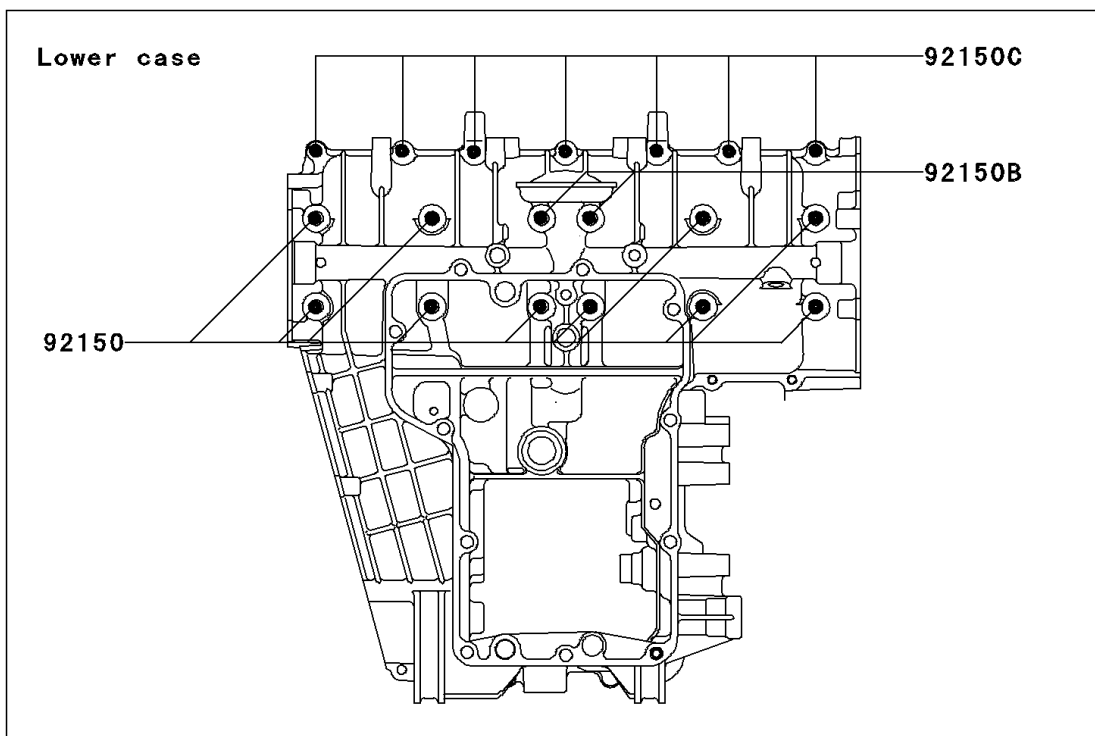

2004 ZZR600

PARTS DIAGRAM

Crankcase Bolt Pattern

E1412

2004 ZZR600

PARTS LIST

Crankcase Bolt Pattern

ITEM NAME	PART NUMBER	QUANTITY
BOLT-FLANGED (Ref # 130)	130Z0675	2
BOLT-FLANGED (Ref # 130A)	130Z0870	1
BOLT-FLANGED (Ref # 130B)	130Z0895	1
BOLT,8X90 (Ref # 92150)	92150-1163	10
BOLT,6X30 (Ref # 92150A)	92150-1300	2
BOLT,8X120 (Ref # 92150B)	92150-1424	2
BOLT,6X35 (Ref # 92150C)	92150-1547	7
BOLT,6X60 (Ref # 92150D)	92150-1548	1
BOLT,6X90 (Ref # 92150E)	92150-1622	5
BOLT,6X45 (Ref # 92151)	92151-1465	1