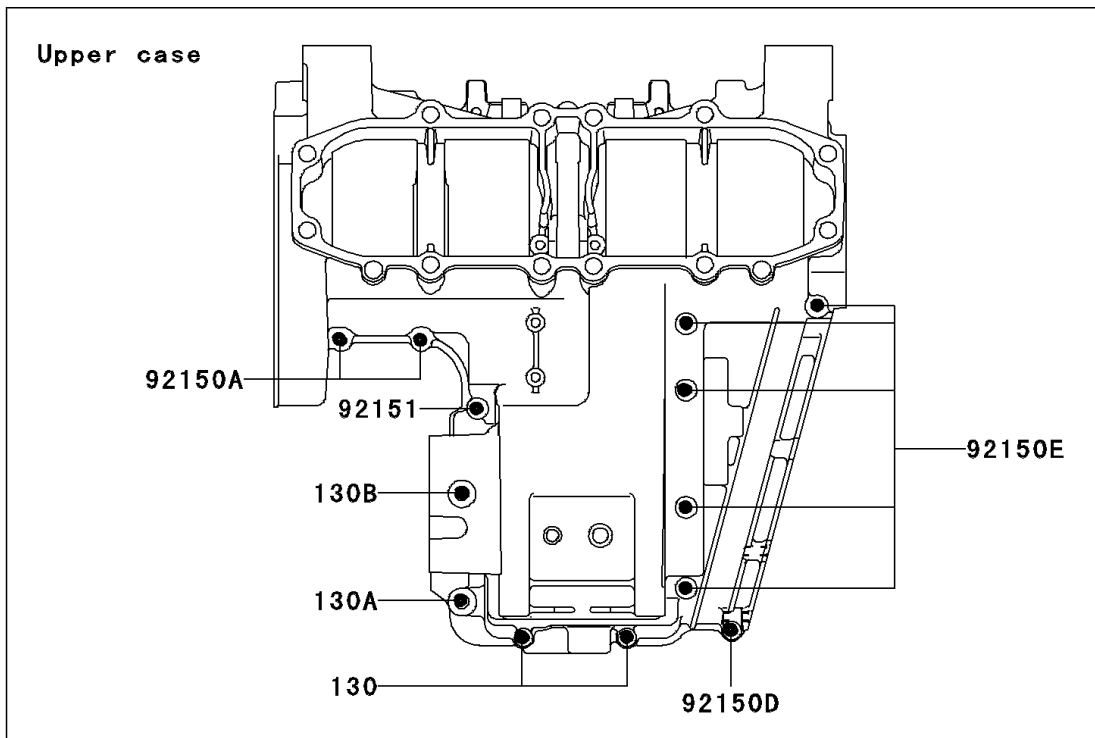

2004 ZZR600

PARTS DIAGRAM

Crankcase Bolt Pattern

E1412

2004 ZZR600

PARTS LIST

Crankcase Bolt Pattern

ITEM NAME	PART NUMBER	QUANTITY
BOLT-FLANGED (Ref # 130)	130Z0675	2
BOLT-FLANGED (Ref # 130A)	130Z0870	1
BOLT-FLANGED (Ref # 130B)	130Z0895	1
BOLT,8X90 (Ref # 92150)	92150-1163	10
BOLT,6X30 (Ref # 92150A)	92150-1300	2
BOLT,8X120 (Ref # 92150B)	92150-1424	2
BOLT,6X35 (Ref # 92150C)	92150-1547	7
BOLT,6X60 (Ref # 92150D)	92150-1548	1
BOLT,6X90 (Ref # 92150E)	92150-1622	5
BOLT,6X45 (Ref # 92151)	92151-1465	1