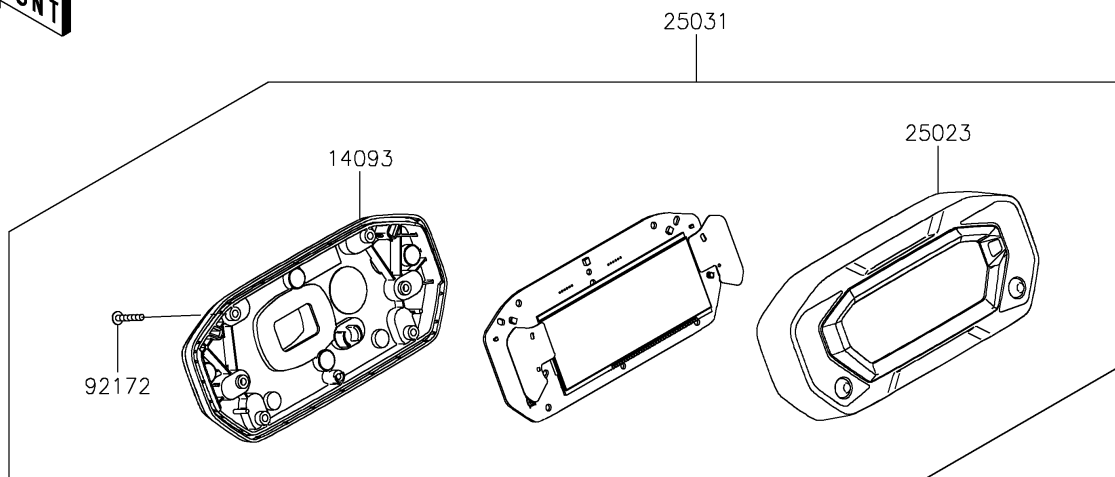

2025 KLR650 S ABS

Kawasaki

Let the Good Times Roll®

PARTS DIAGRAM

Meter(s)

F2530

2025 KLR650 S ABS

PARTS LIST

Meter(s)

ITEM NAME

PART NUMBER

QUANTITY
