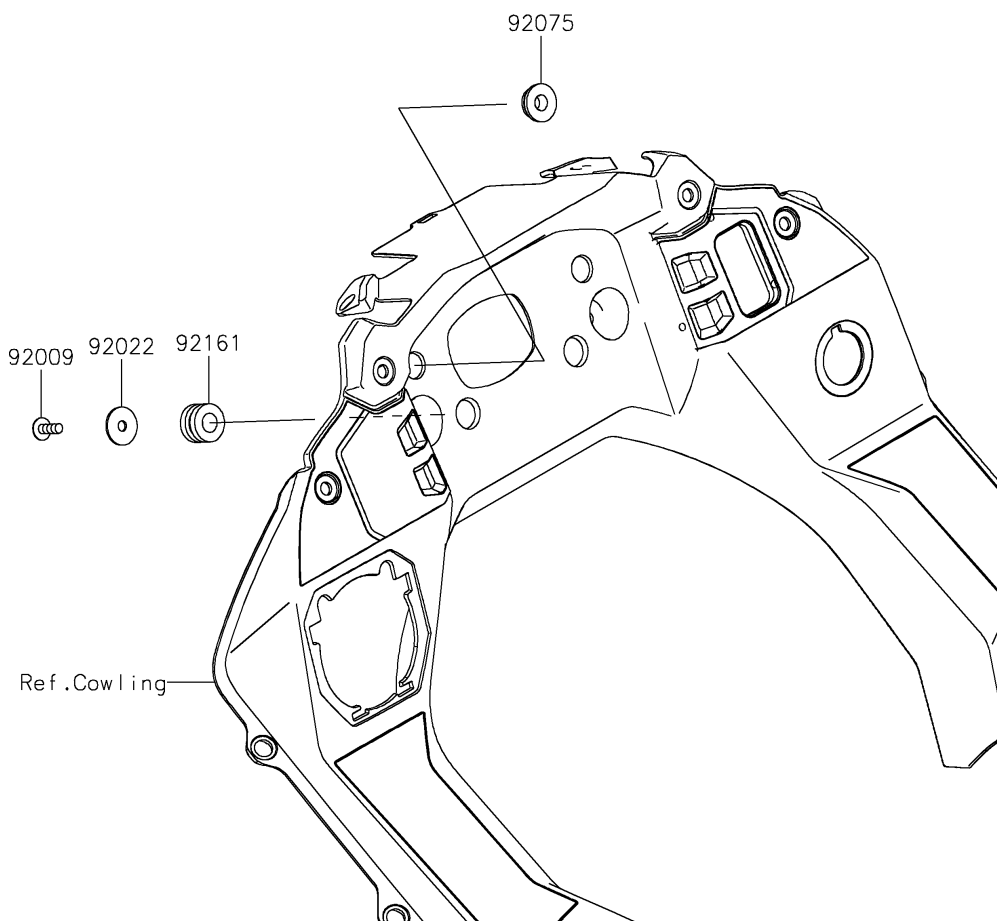

2025 KLR650 S ABS

Kawasaki

Let the Good Times Roll®

PARTS DIAGRAM

Meter(s)

F2530

2025 KLR650 S ABS

PARTS LIST

Meter(s)

ITEM NAME

PART NUMBER

QUANTITY
