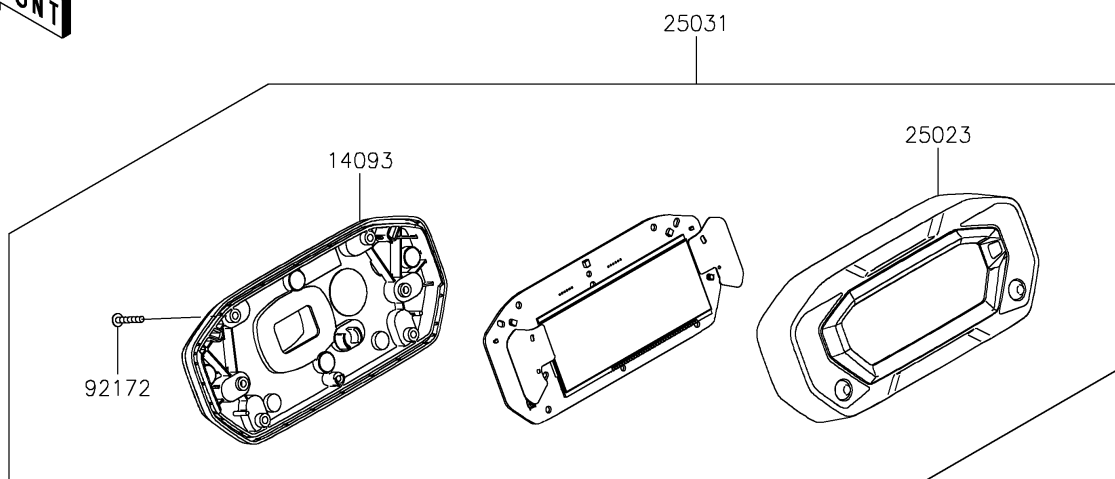

2025 KLR650 S ABS

Kawasaki

Let the Good Times Roll®

PARTS DIAGRAM

Meter(s)

F2530

2025 KLR650 S ABS

PARTS LIST

Meter(s)

ITEM NAME

PART NUMBER

QUANTITY
