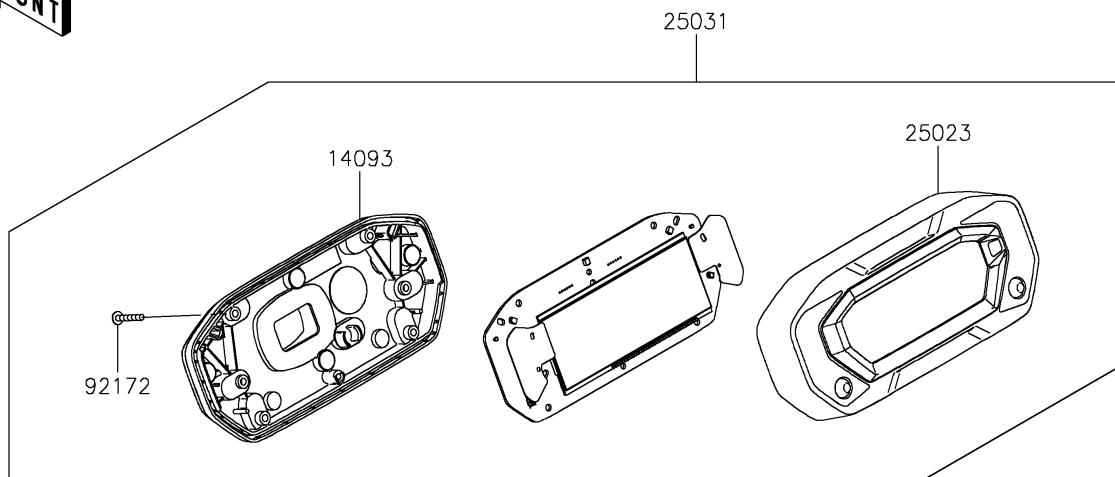

2024 KLR® 650 S ABS

Kawasaki

Let the Good Times Roll®

PARTS DIAGRAM

Meter(s)

F2530

2024 KLR[®] 650 S ABS

PARTS LIST

Meter(s)

ITEM NAME

PART NUMBER

QUANTITY
