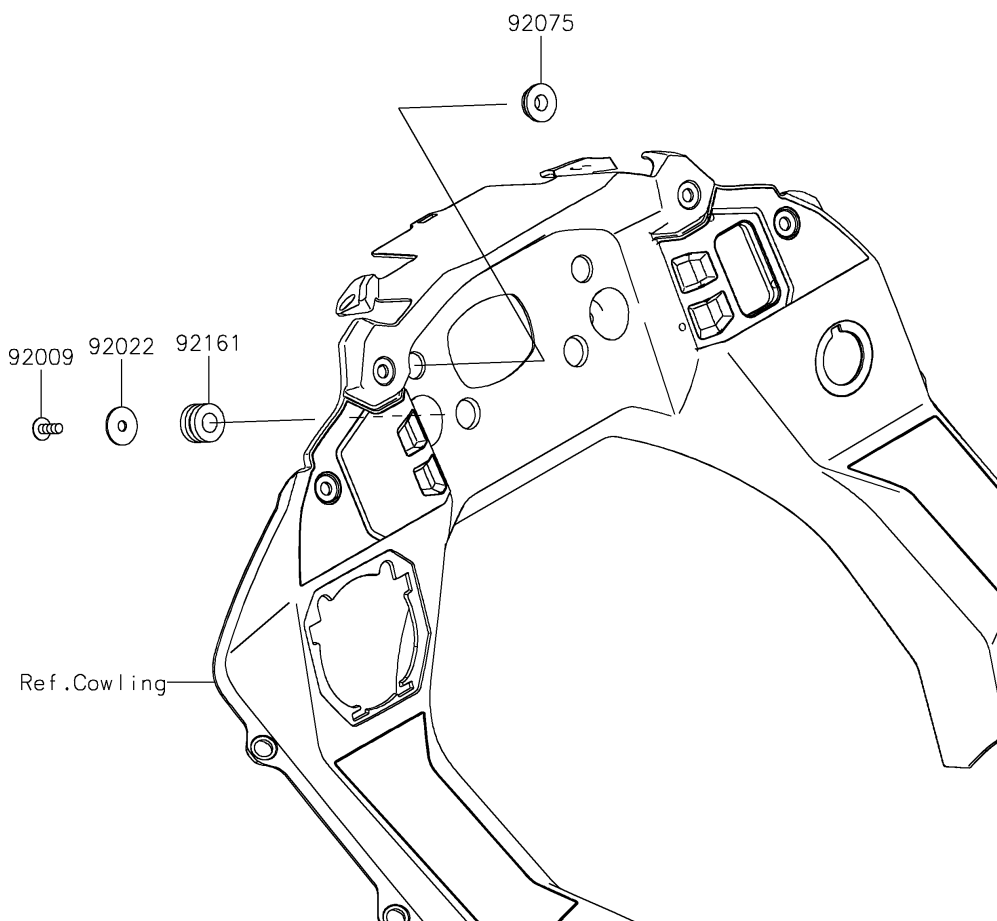

2024 KLR® 650 S ABS

Kawasaki

Let the Good Times Roll®

PARTS DIAGRAM

Meter(s)

F2530

2024 KLR[®] 650 S ABS

PARTS LIST

Meter(s)

ITEM NAME

PART NUMBER

QUANTITY
