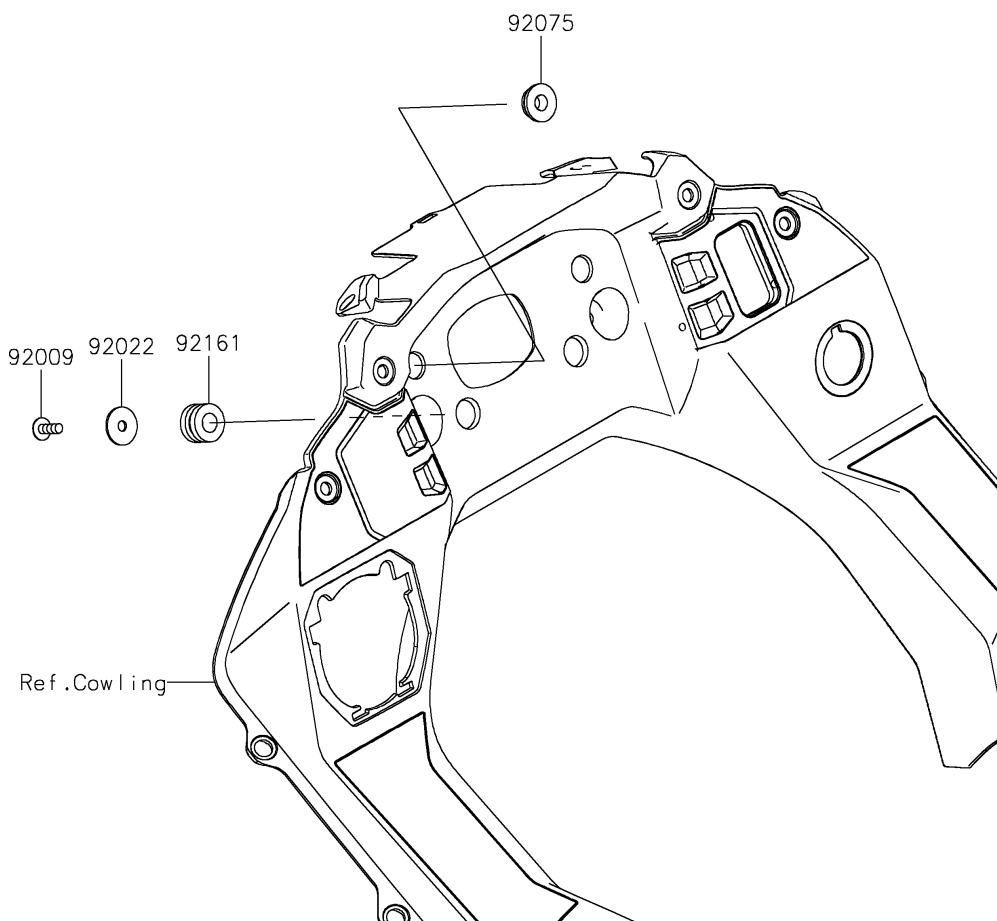

2023 KLR[®] 650 S ABS

Kawasaki

Let the Good Times Roll[®]

PARTS DIAGRAM

Meter(s)

F2530

2023 KLR[®] 650 S ABS

PARTS LIST

Meter(s)

ITEM NAME

PART NUMBER

QUANTITY
