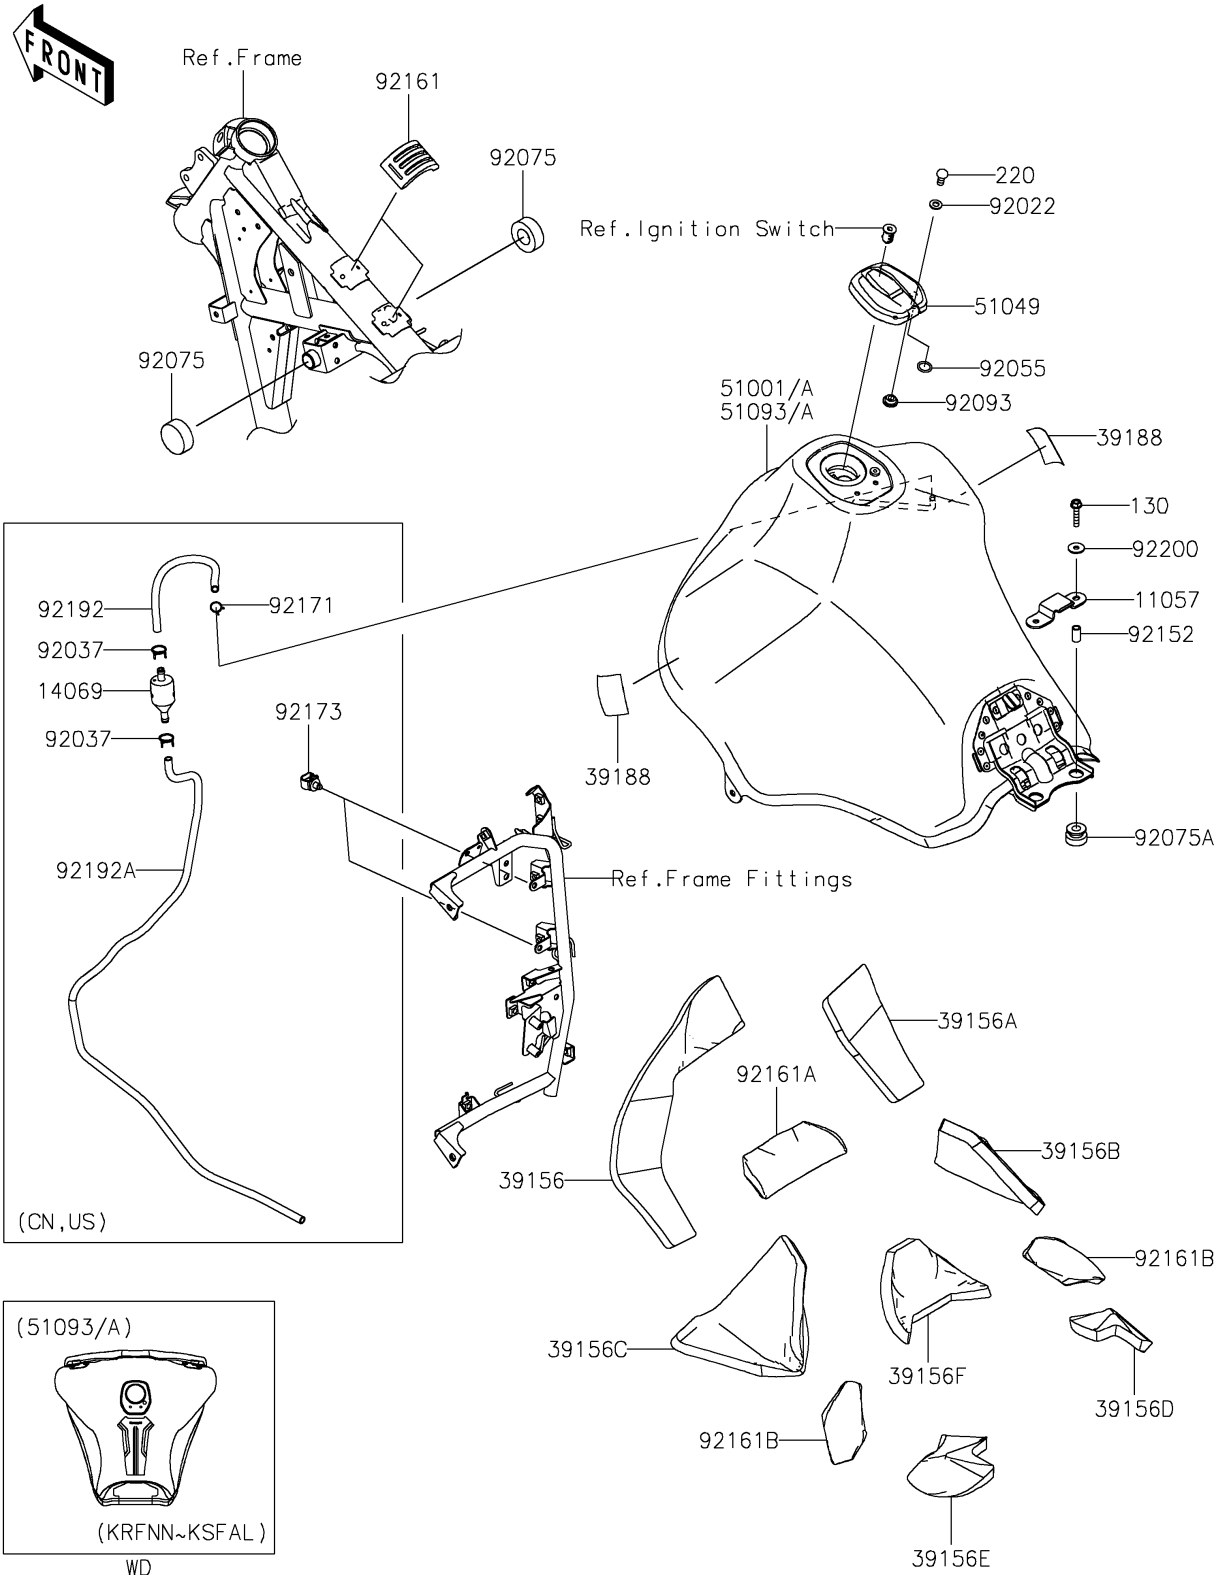

2025 KLR650 S ABS

PARTS DIAGRAM

Fuel Tank

F2410

2025 KLR650 S ABS

PARTS LIST

Fuel Tank

ITEM NAME

PART NUMBER

QUANTITY
