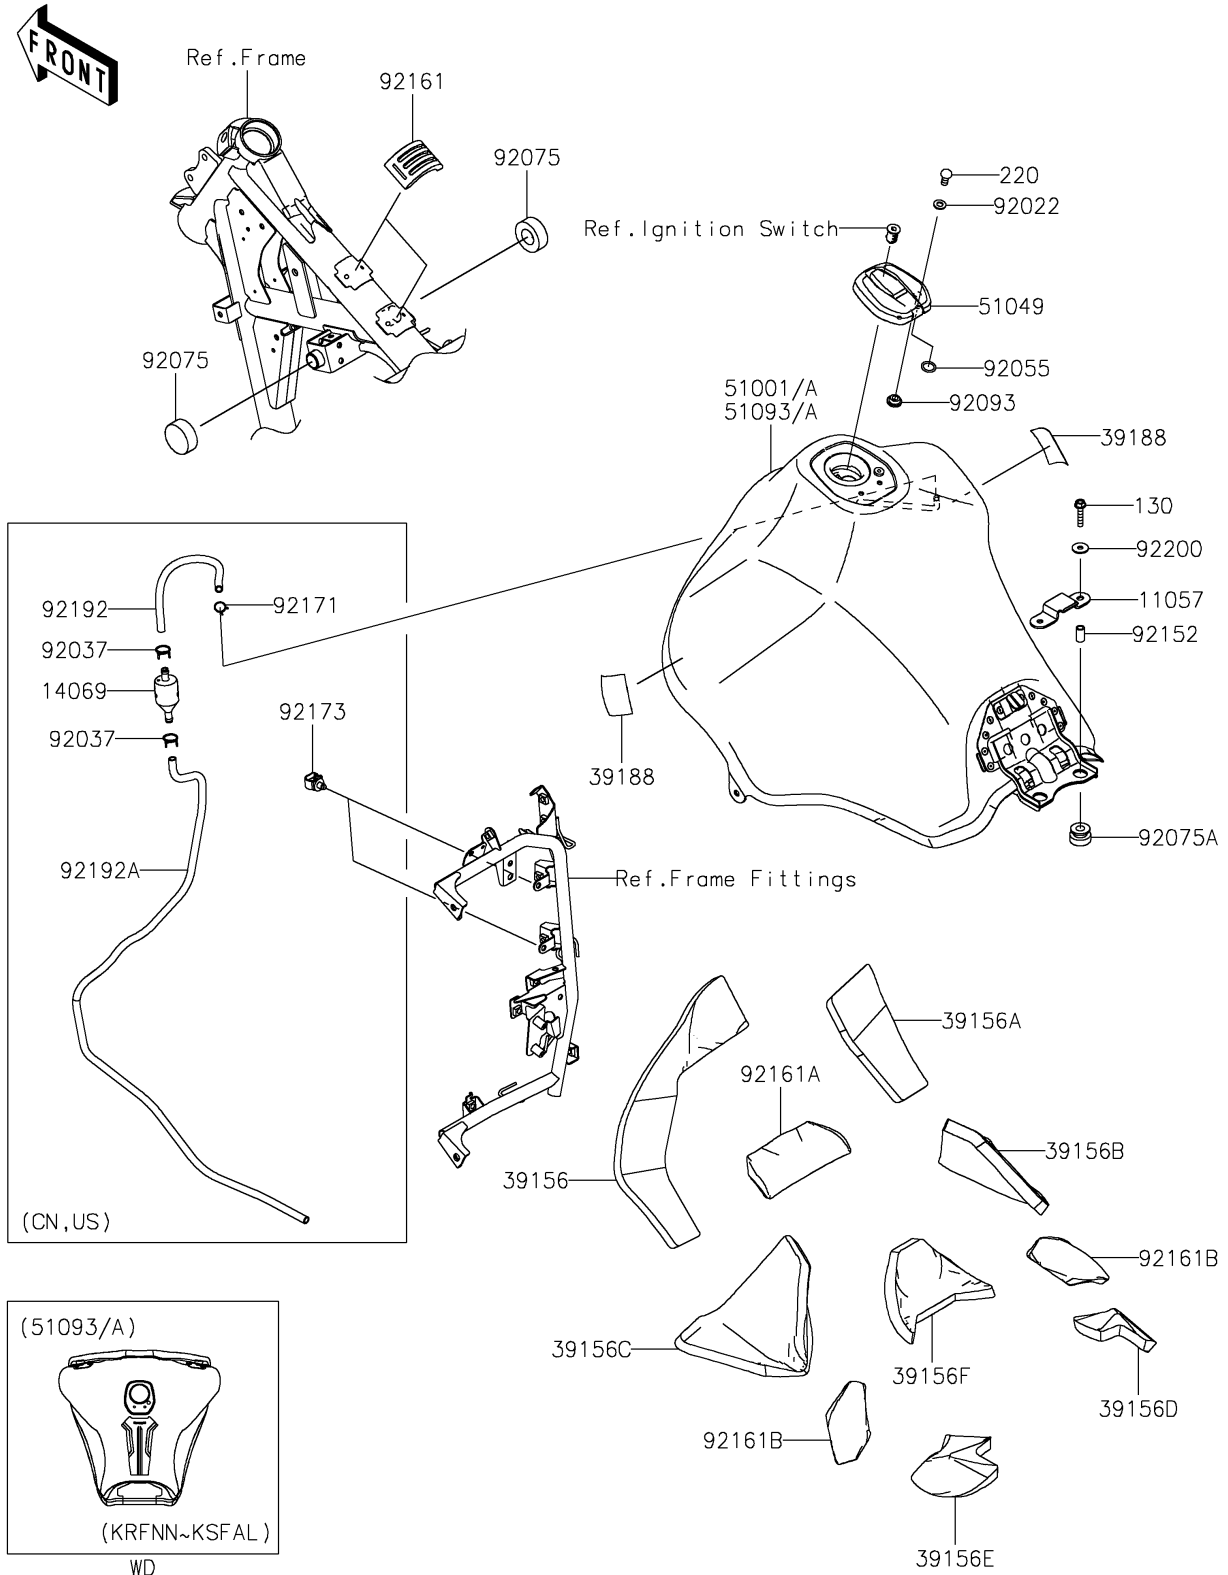

2025 KLR650 S ABS

PARTS DIAGRAM

Fuel Tank

F2410

2025 KLR650 S ABS

PARTS LIST

Fuel Tank

ITEM NAME

PART NUMBER

QUANTITY
