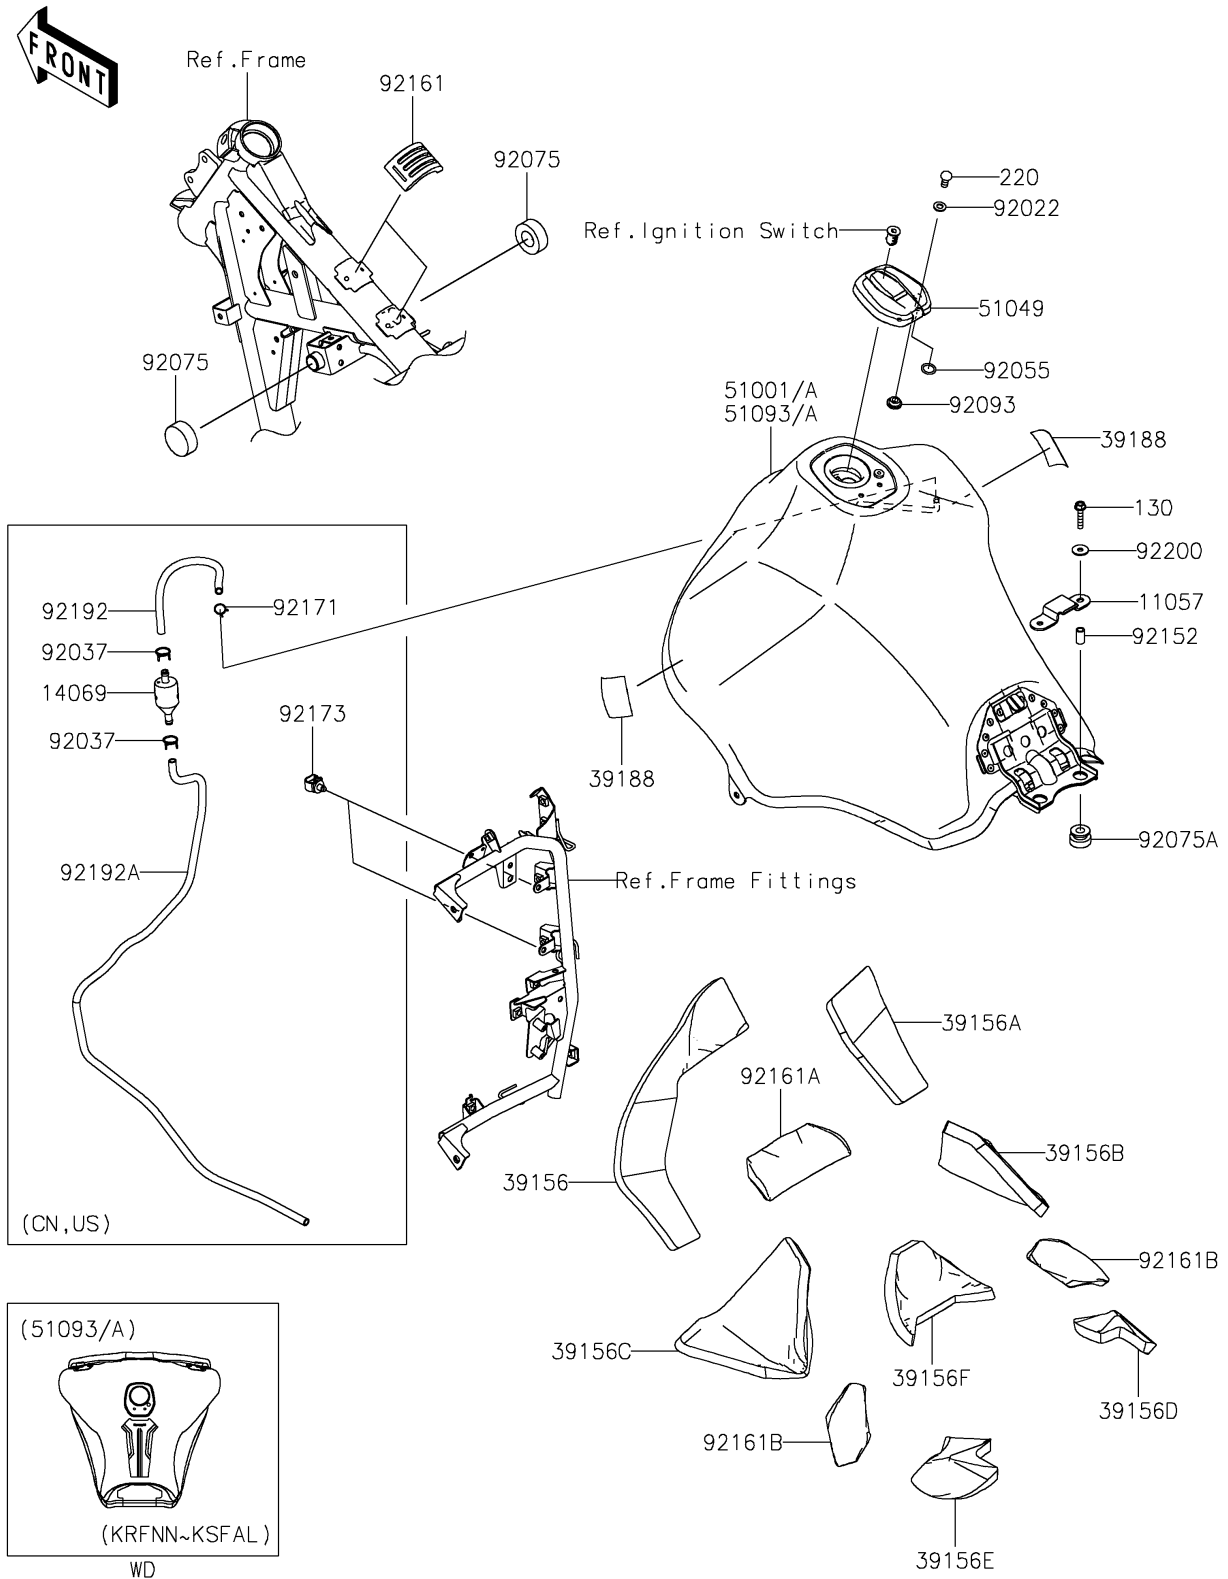

2024 KLR® 650 S ABS

PARTS DIAGRAM

Fuel Tank

F2410

2024 KLR[®] 650 S ABS

PARTS LIST

Fuel Tank

ITEM NAME

PART NUMBER

QUANTITY
