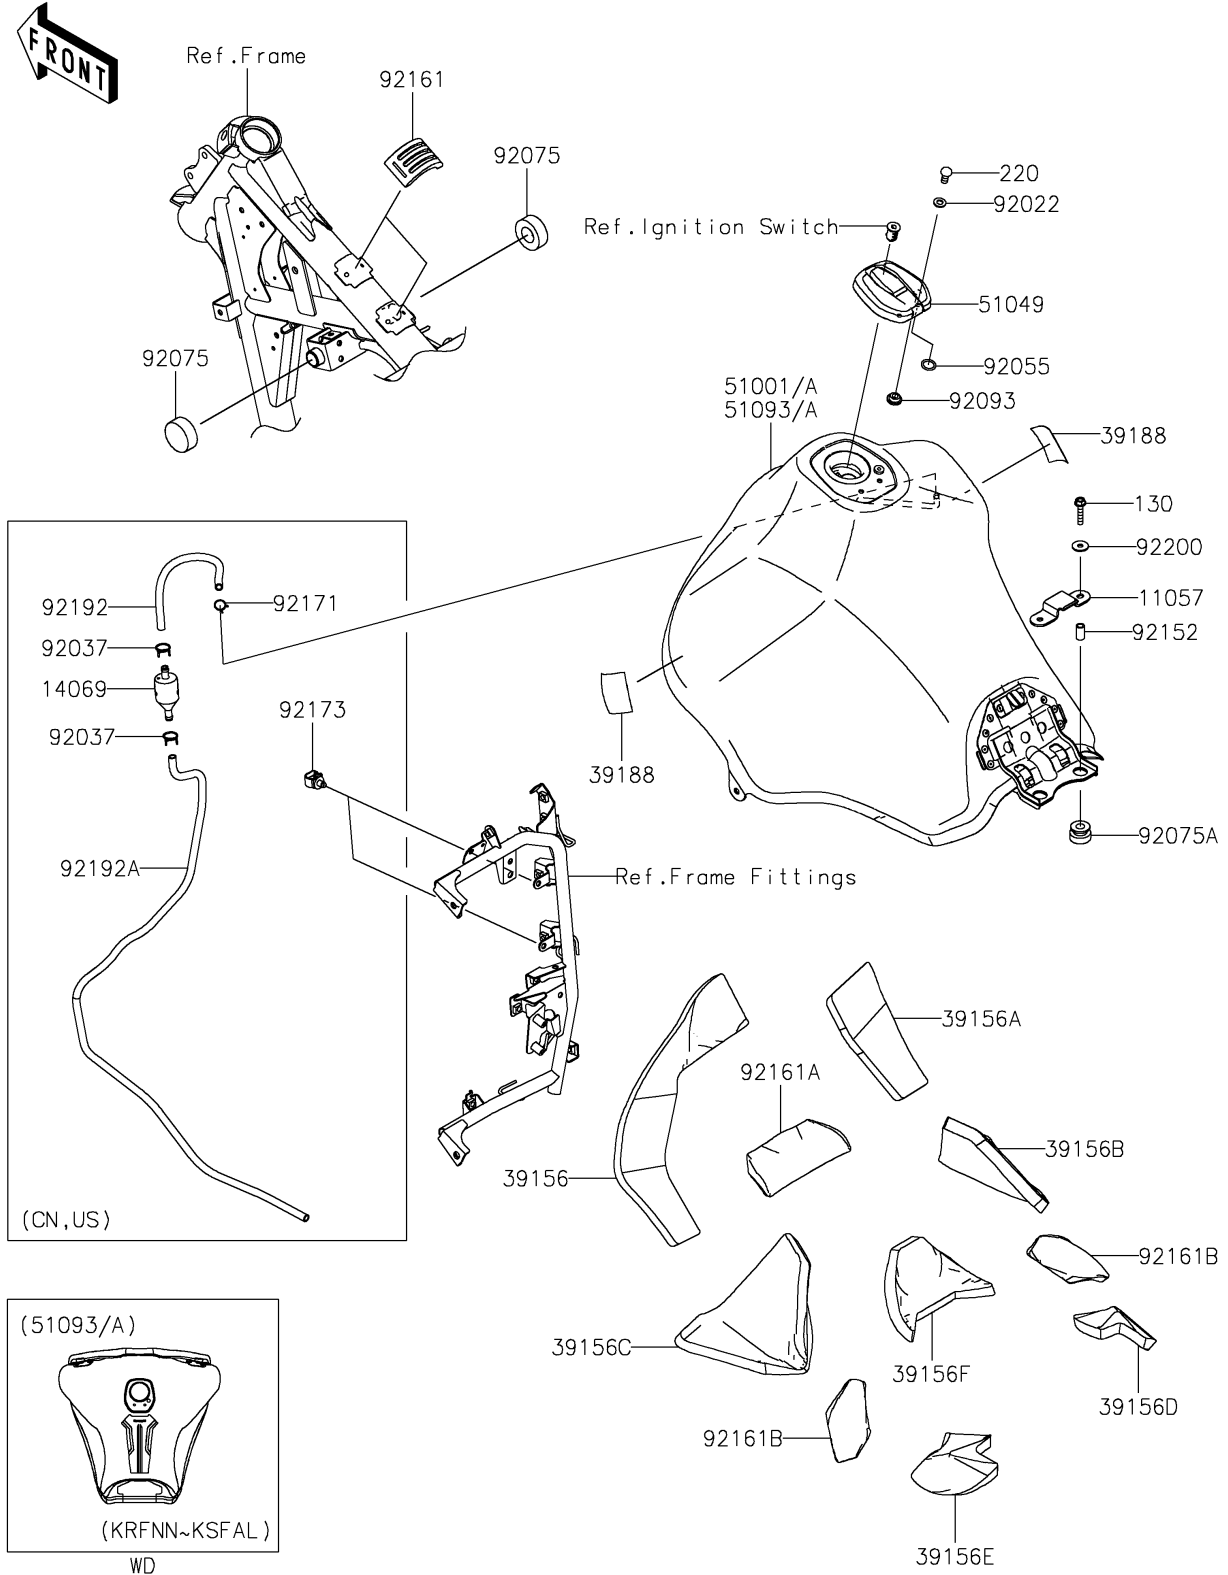

2023 KLR® 650 S

PARTS DIAGRAM

Fuel Tank

F2410

2023 KLR[®] 650 S

PARTS LIST

Fuel Tank

ITEM NAME

PART NUMBER

QUANTITY
