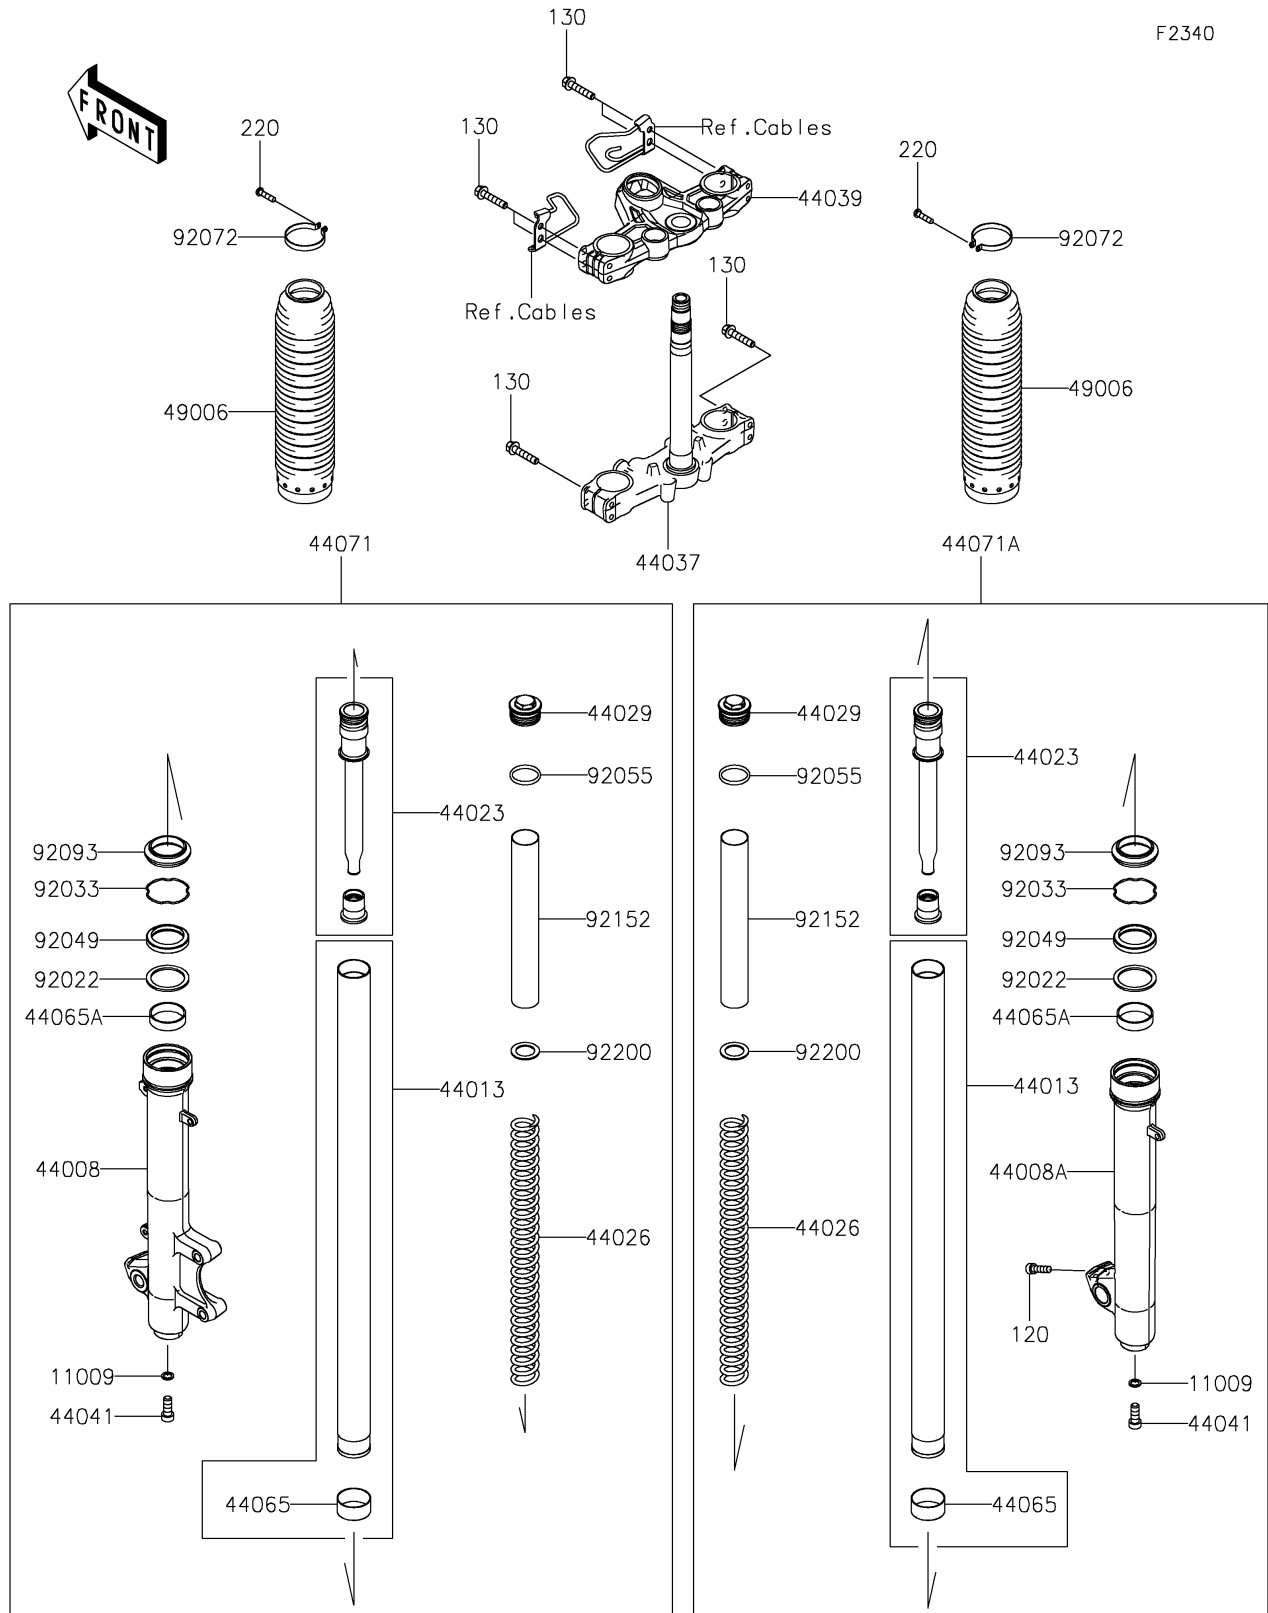

2025 KLR650 S ABS

PARTS DIAGRAM

Front Fork

2025 KLR650 S ABS

PARTS LIST

Front Fork

ITEM NAME

PART NUMBER

QUANTITY
