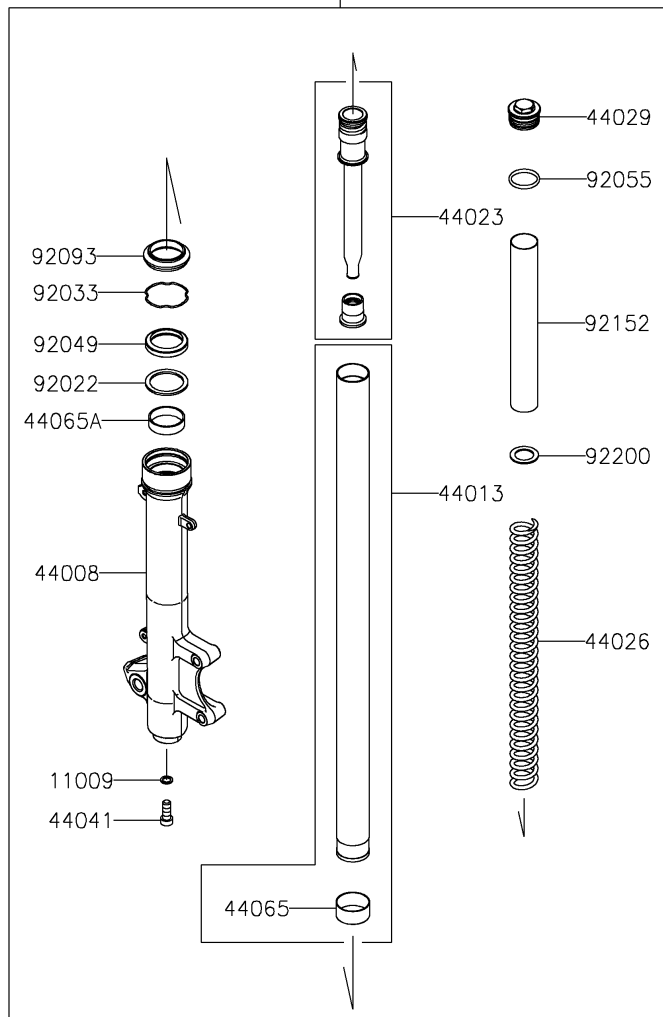

2023 KLR® 650 S

PARTS DIAGRAM

Front Fork

F2340

2023 KLR[®] 650 S

PARTS LIST

Front Fork

Kawasaki

Let the Good Times Roll[®]

ITEM NAME

PART NUMBER

QUANTITY
