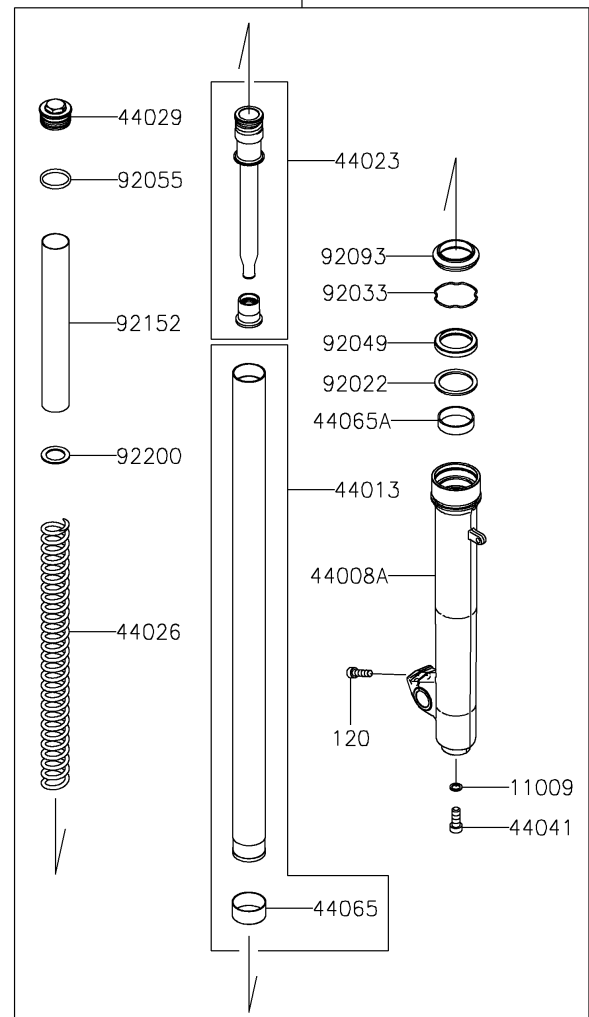

2023 KLR® 650 S

PARTS DIAGRAM

Front Fork

F2340

2023 KLR[®] 650 S

PARTS LIST

Front Fork

Kawasaki

Let the Good Times Roll[®]

ITEM NAME

PART NUMBER

QUANTITY
