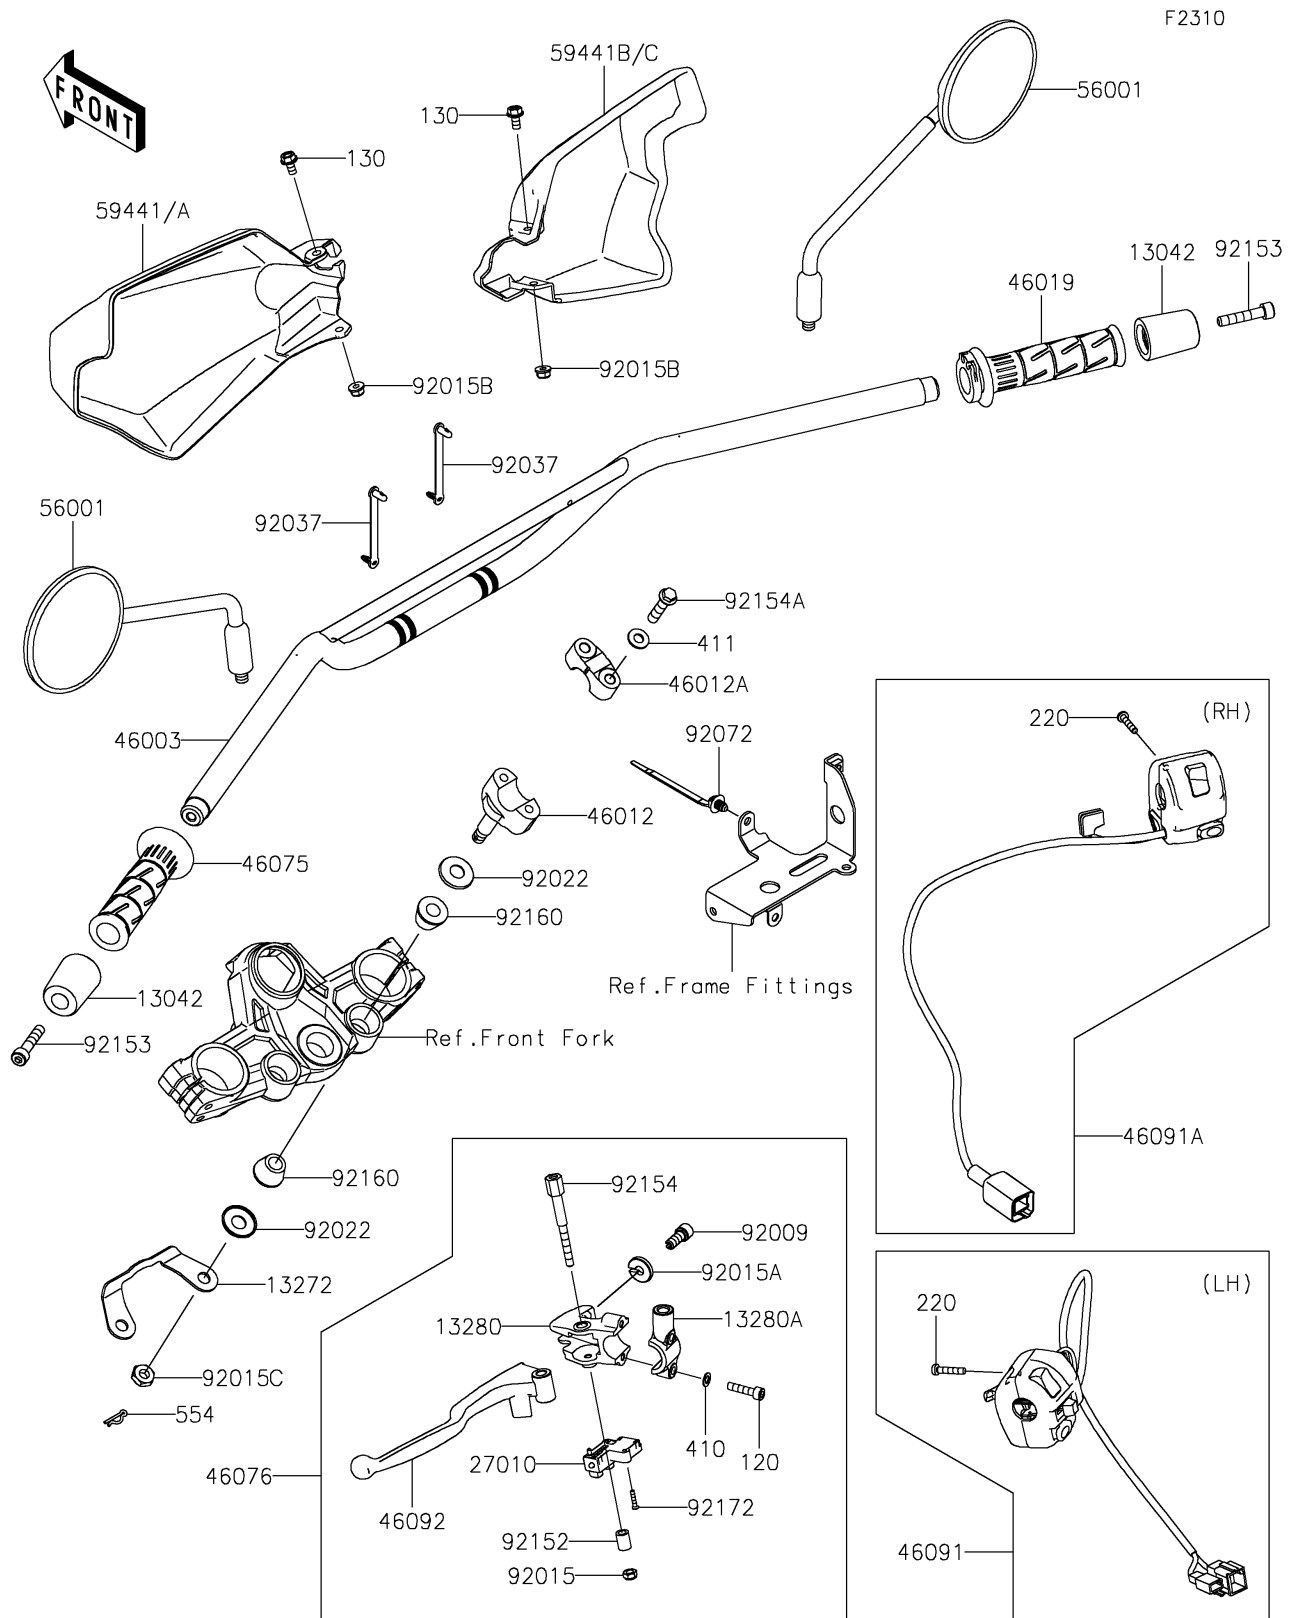

2025 KLR650 S ABS

PARTS DIAGRAM

Handlebar

2025 KLR650 S ABS

PARTS LIST

Handlebar

ITEM NAME

PART NUMBER

QUANTITY
