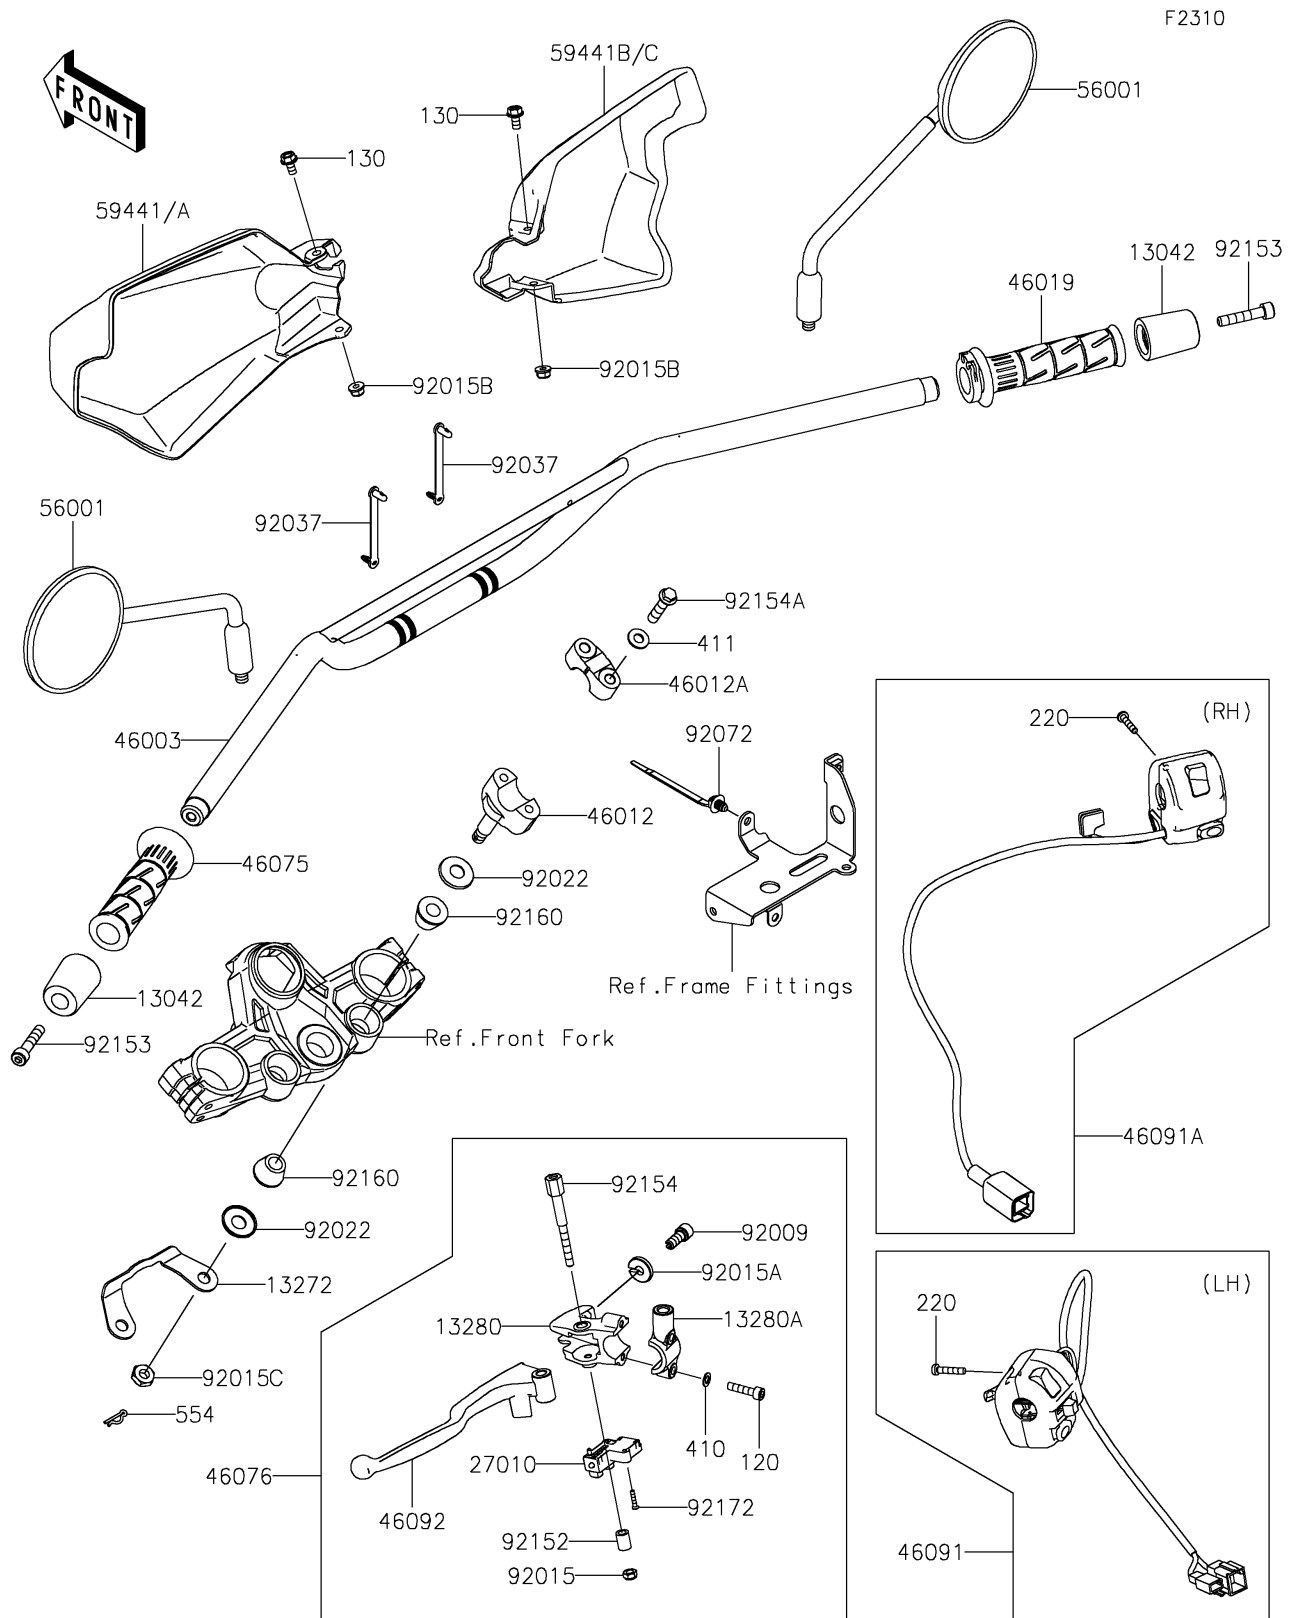

2024 KLR® 650 S ABS

PARTS DIAGRAM

Handlebar

2024 KLR[®] 650 S ABS

PARTS LIST

Handlebar

ITEM NAME

PART NUMBER

QUANTITY
