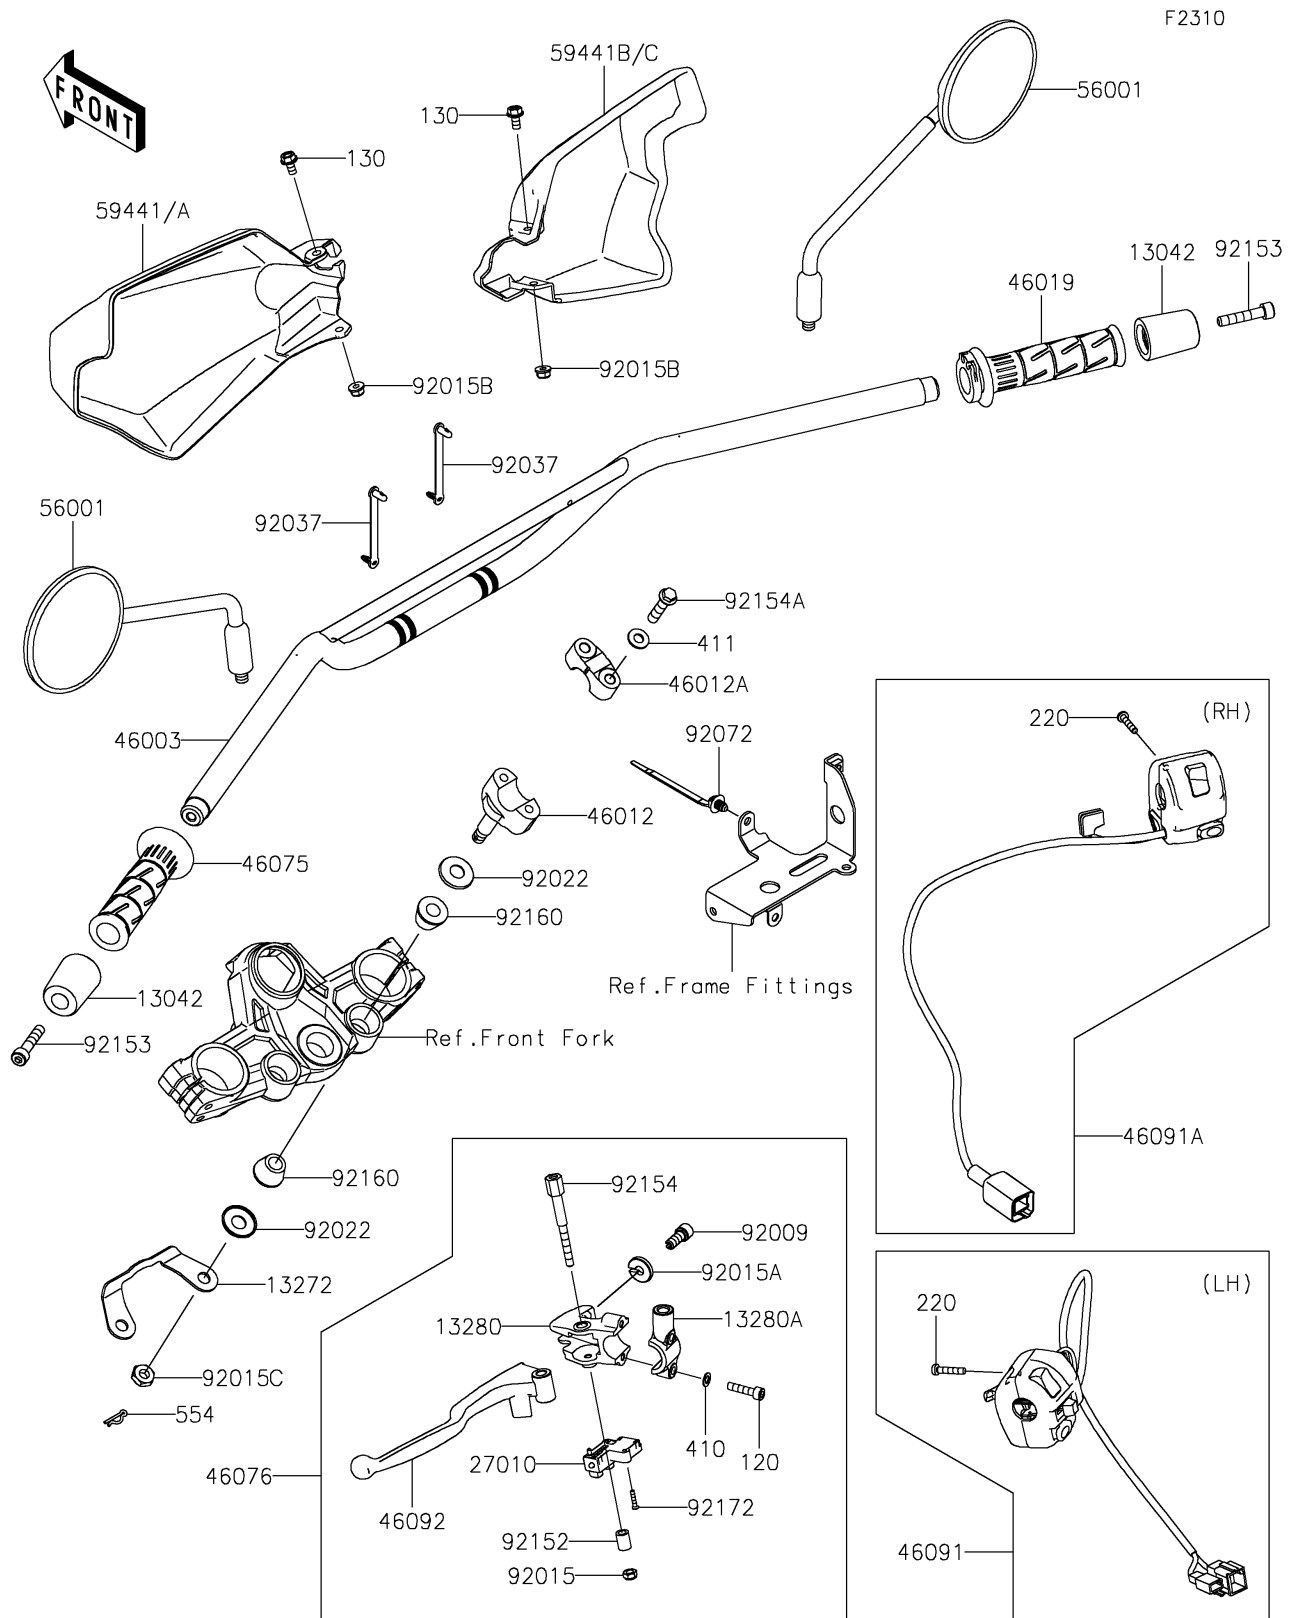

2023 KLR® 650 S

PARTS DIAGRAM

Handlebar

2023 KLR[®] 650 S

PARTS LIST

Handlebar

Kawasaki

Let the Good Times Roll[®]

ITEM NAME

PART NUMBER

QUANTITY
