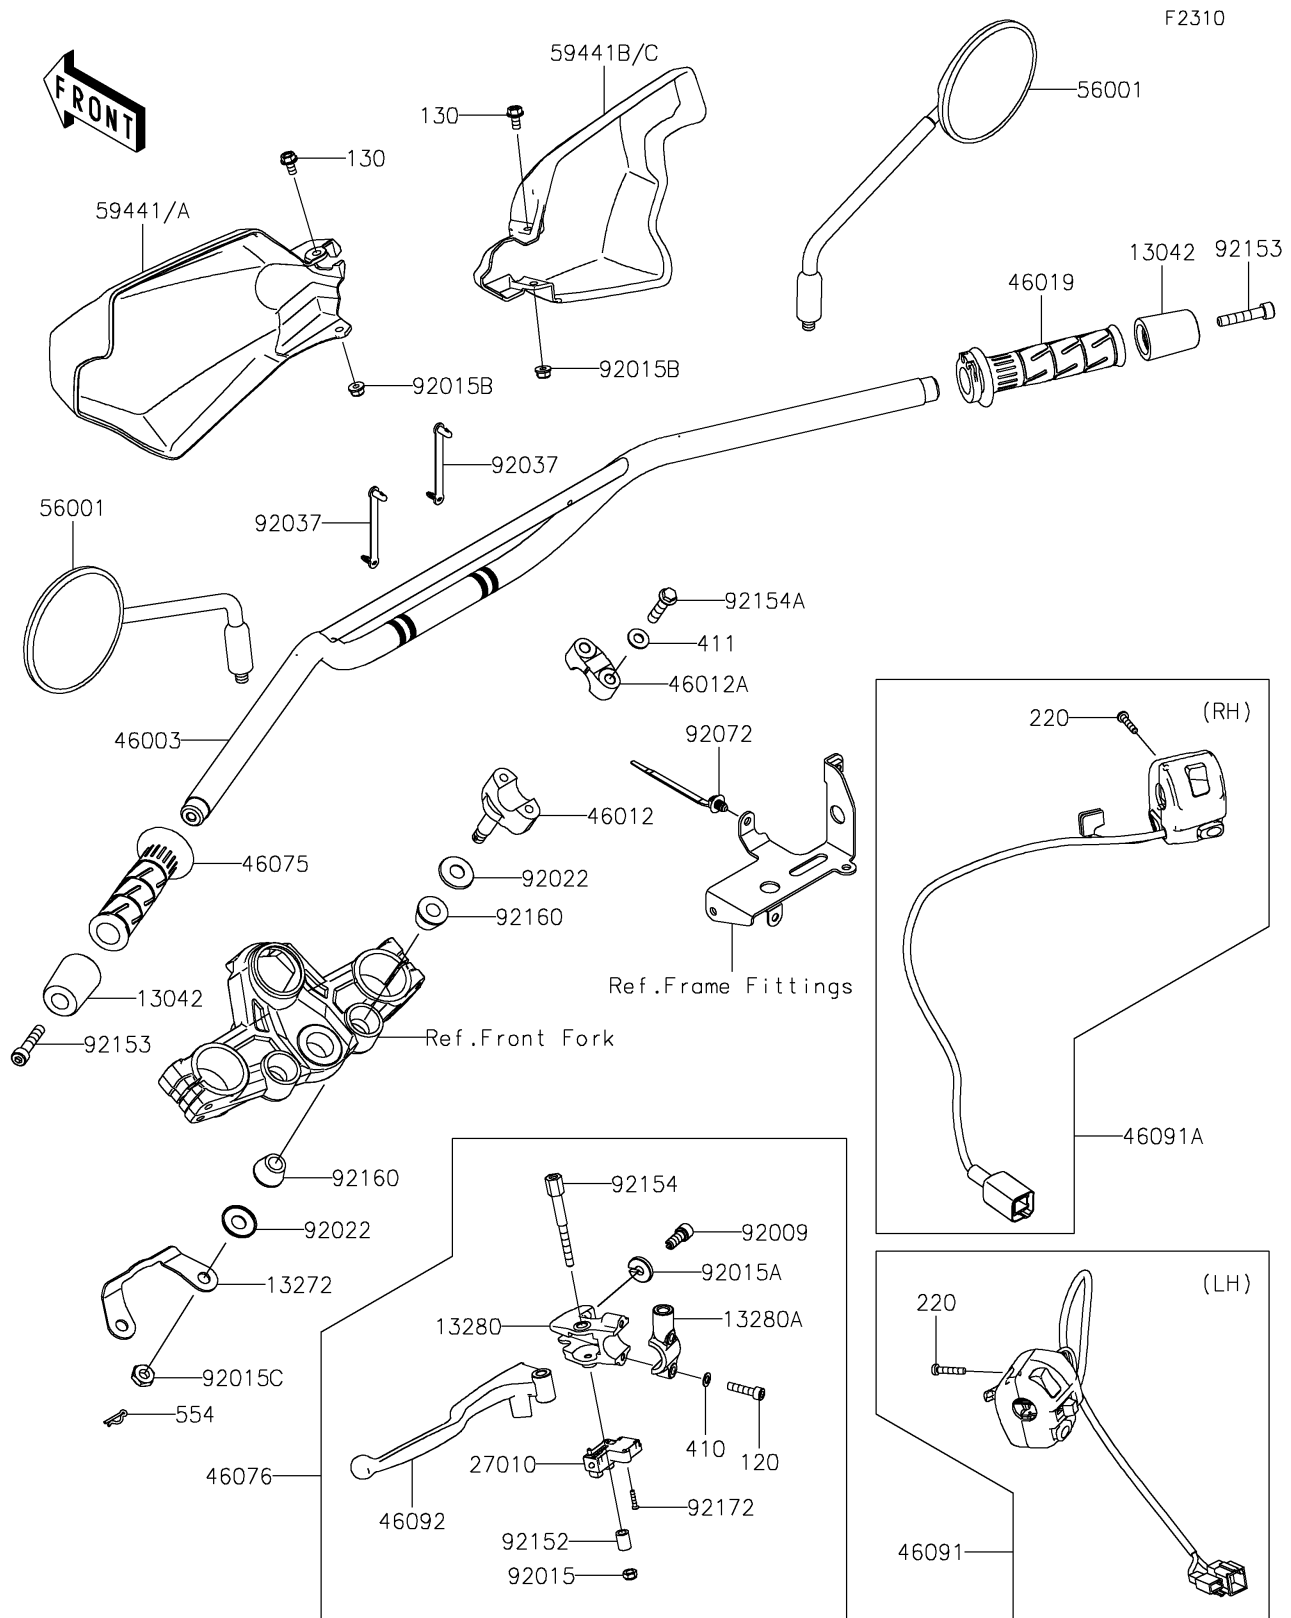

2023 KLR® 650 S ABS

PARTS DIAGRAM

Handlebar

2023 KLR[®] 650 S ABS

PARTS LIST

Handlebar

ITEM NAME

PART NUMBER

QUANTITY
