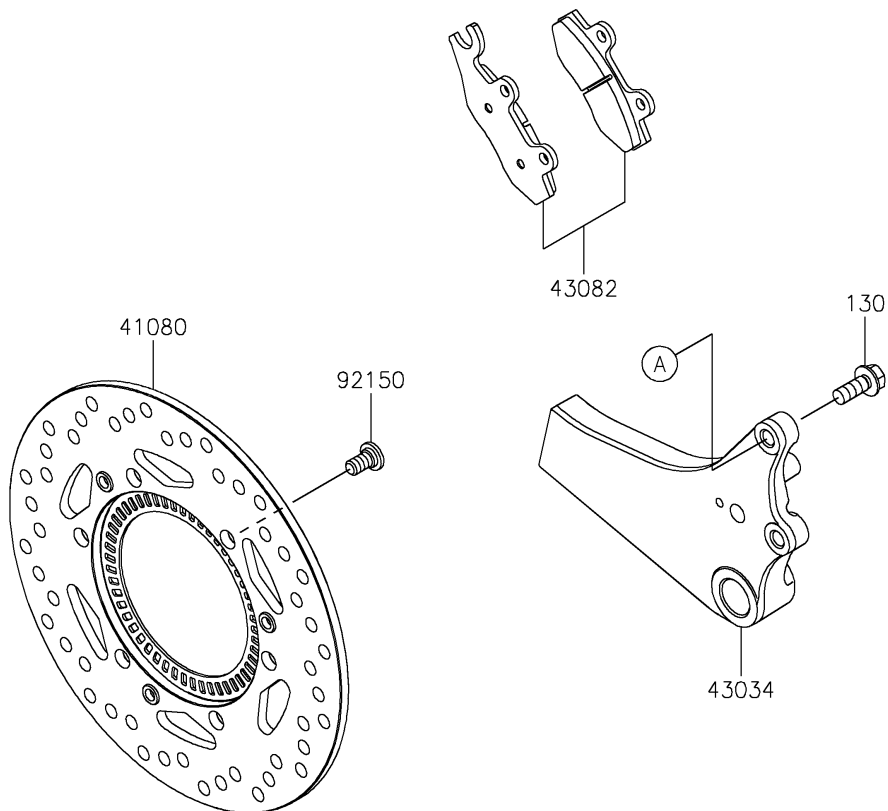

2024 KLR® 650 S ABS

PARTS DIAGRAM

Rear Brake

F2294

2024 KLR[®] 650 S ABS

PARTS LIST

Rear Brake

ITEM NAME

PART NUMBER

QUANTITY
