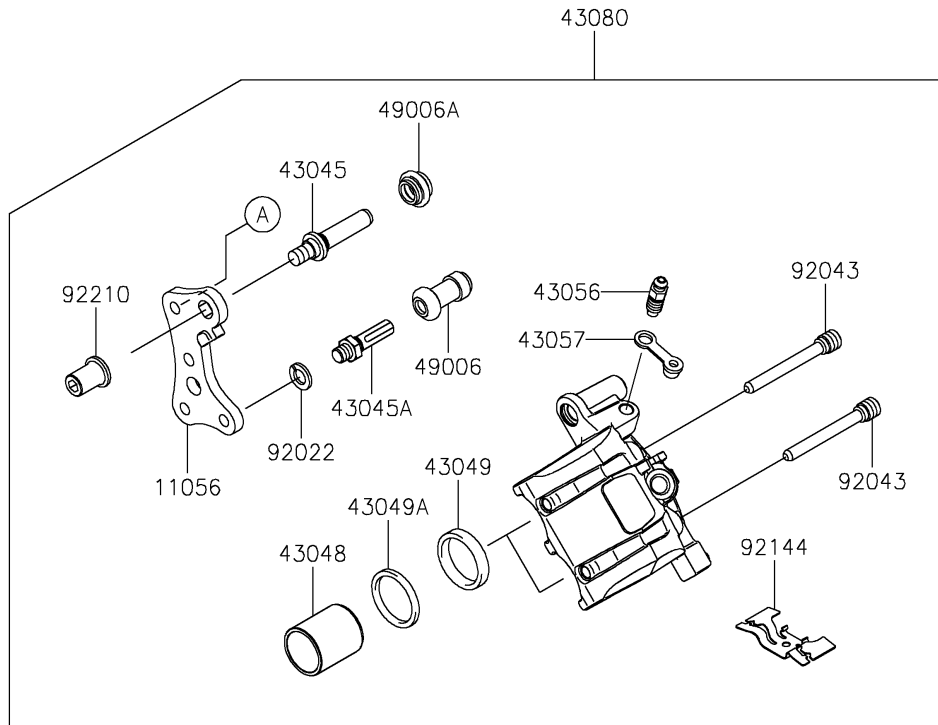

2024 KLR® 650 S ABS

PARTS DIAGRAM

Rear Brake

F2294

2024 KLR[®] 650 S ABS

PARTS LIST

Rear Brake

ITEM NAME

PART NUMBER

QUANTITY
