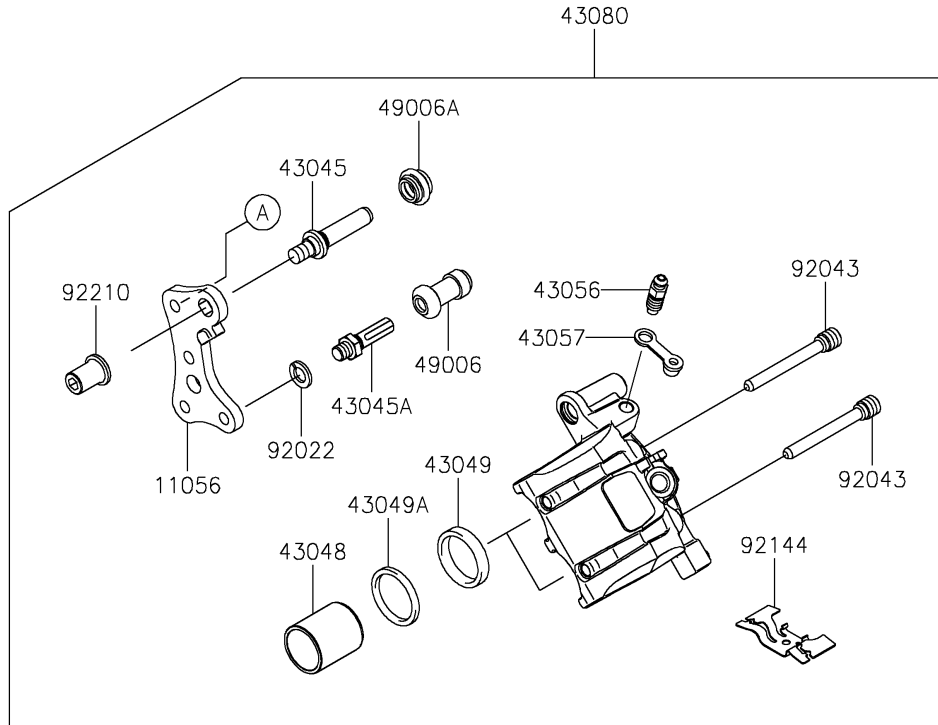

2023 KLR® 650 S

PARTS DIAGRAM

Rear Brake

F2294

2023 KLR[®] 650 S

PARTS LIST

Rear Brake

ITEM NAME

PART NUMBER

QUANTITY
