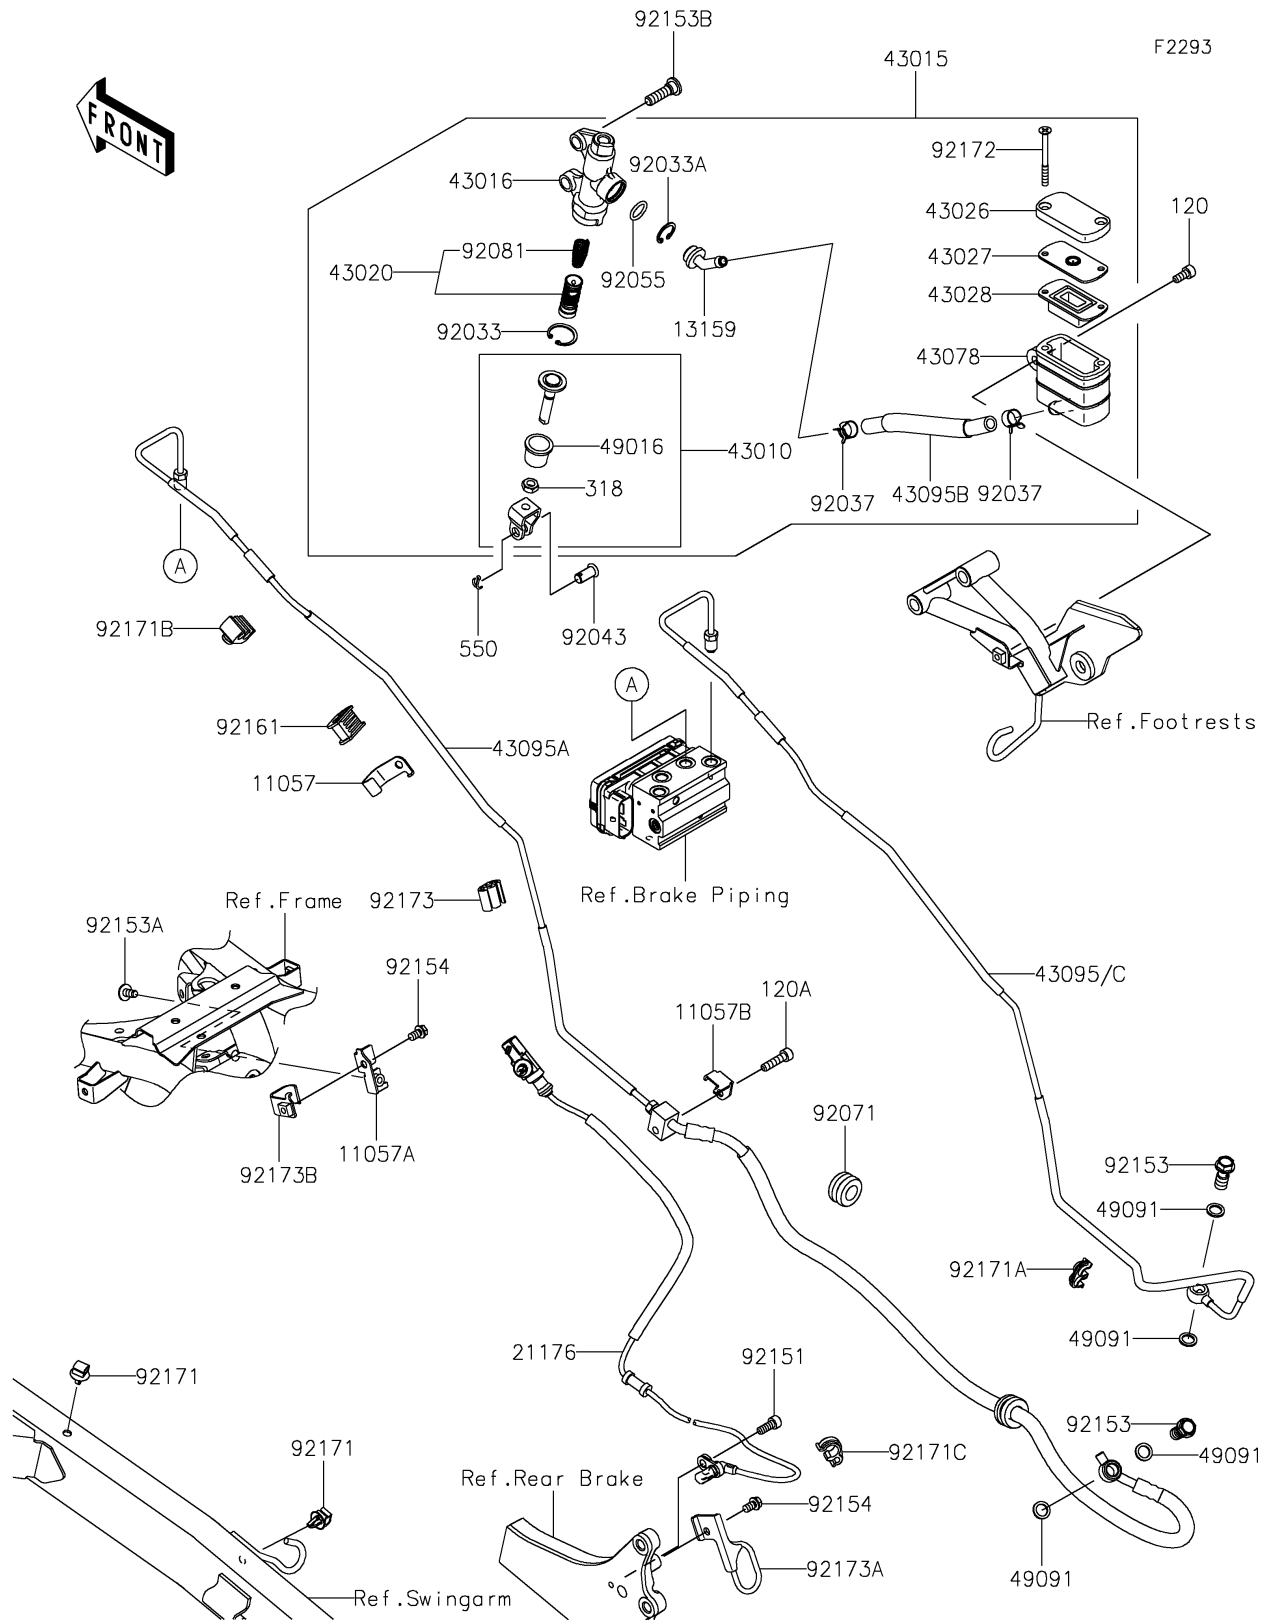

2025 KLR650 S ABS

PARTS DIAGRAM Rear Master Cylinder

2025 KLR650 S ABS

PARTS LIST

Rear Master Cylinder

ITEM NAME

PART NUMBER

QUANTITY
