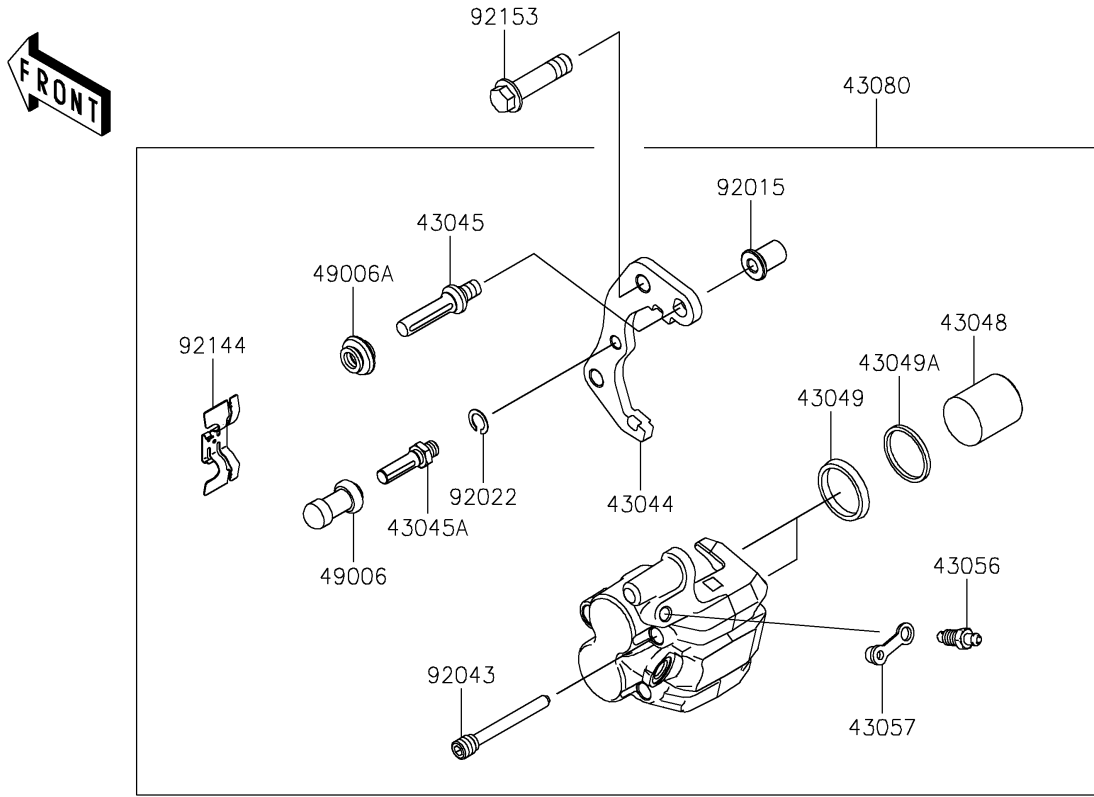

2025 KLR650 S ABS

PARTS DIAGRAM

Front Brake

F2292

2025 KLR650 S ABS

PARTS LIST

Front Brake

ITEM NAME

PART NUMBER

QUANTITY
