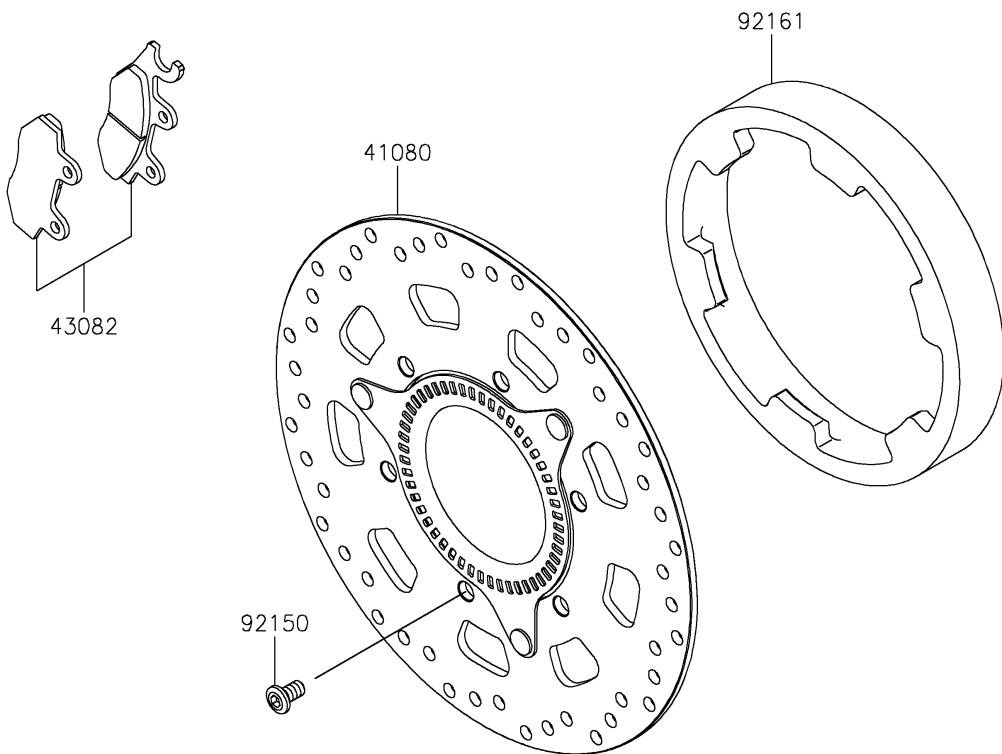

2025 KLR650 S ABS

PARTS DIAGRAM

Front Brake

F2292

2025 KLR650 S ABS

PARTS LIST

Front Brake

ITEM NAME

PART NUMBER

QUANTITY
