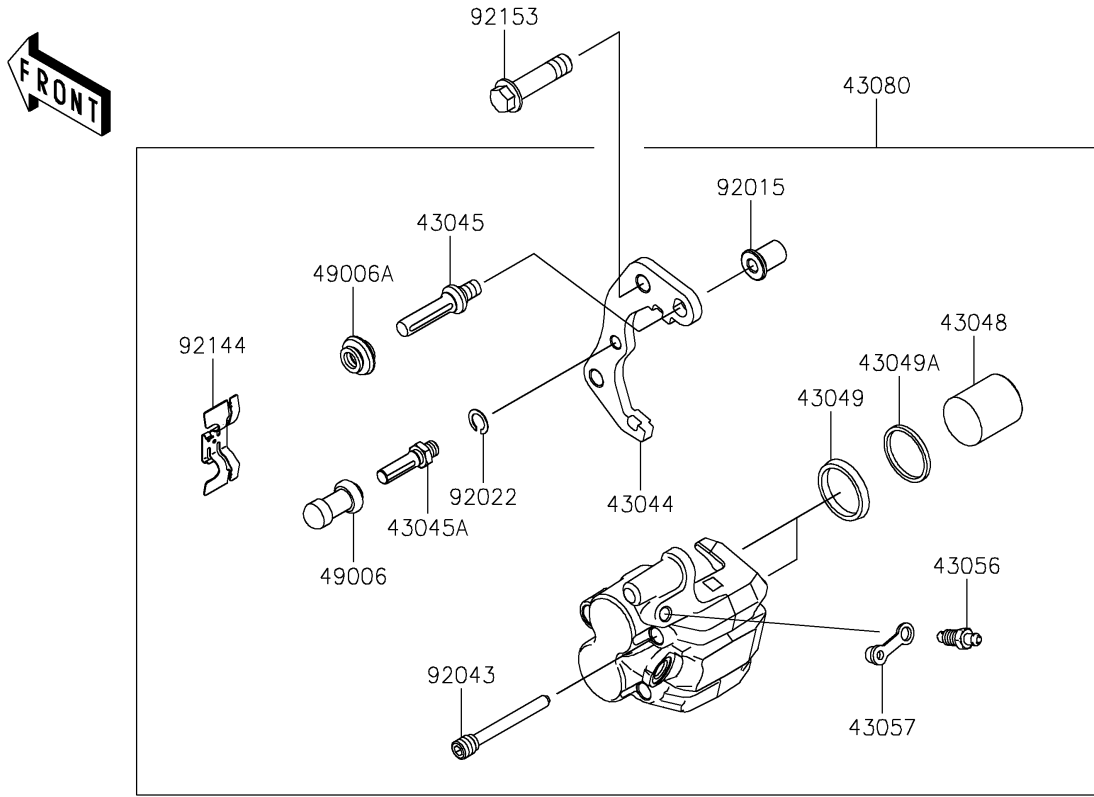

2024 KLR[®] 650 S ABS

PARTS DIAGRAM

Front Brake

F2292

2024 KLR[®] 650 S ABS

PARTS LIST

Front Brake

ITEM NAME	PART NUMBER	QUANTITY
-----------	-------------	----------
