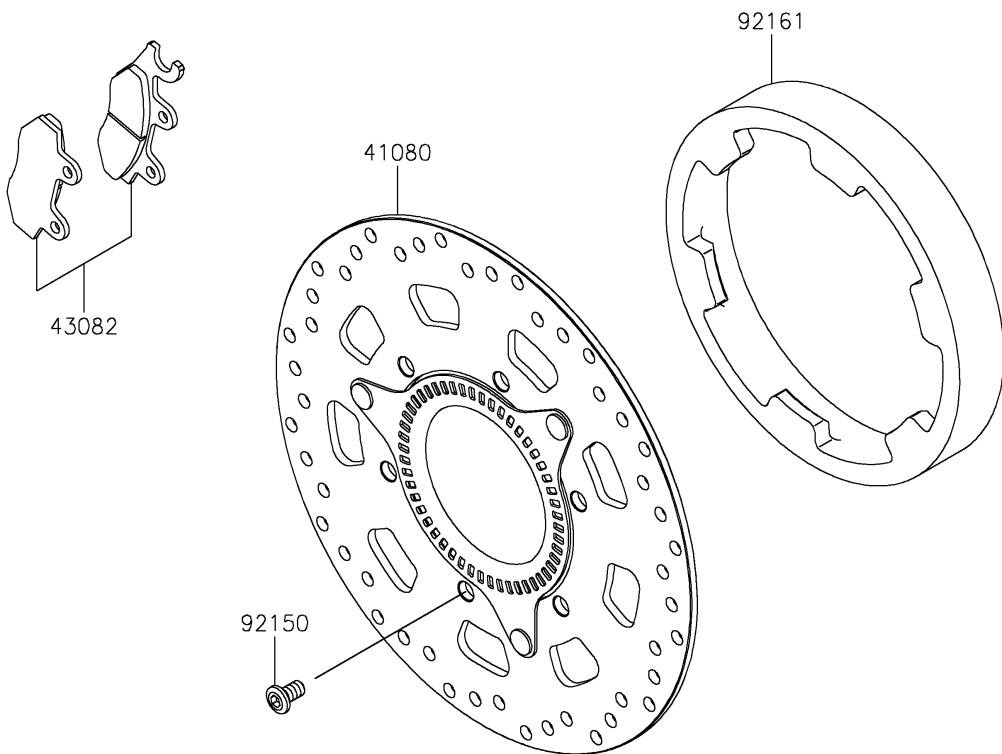

2024 KLR[®] 650 S ABS

PARTS DIAGRAM

Front Brake

F2292

2024 KLR[®] 650 S ABS

PARTS LIST

Front Brake

ITEM NAME	PART NUMBER	QUANTITY
-----------	-------------	----------
