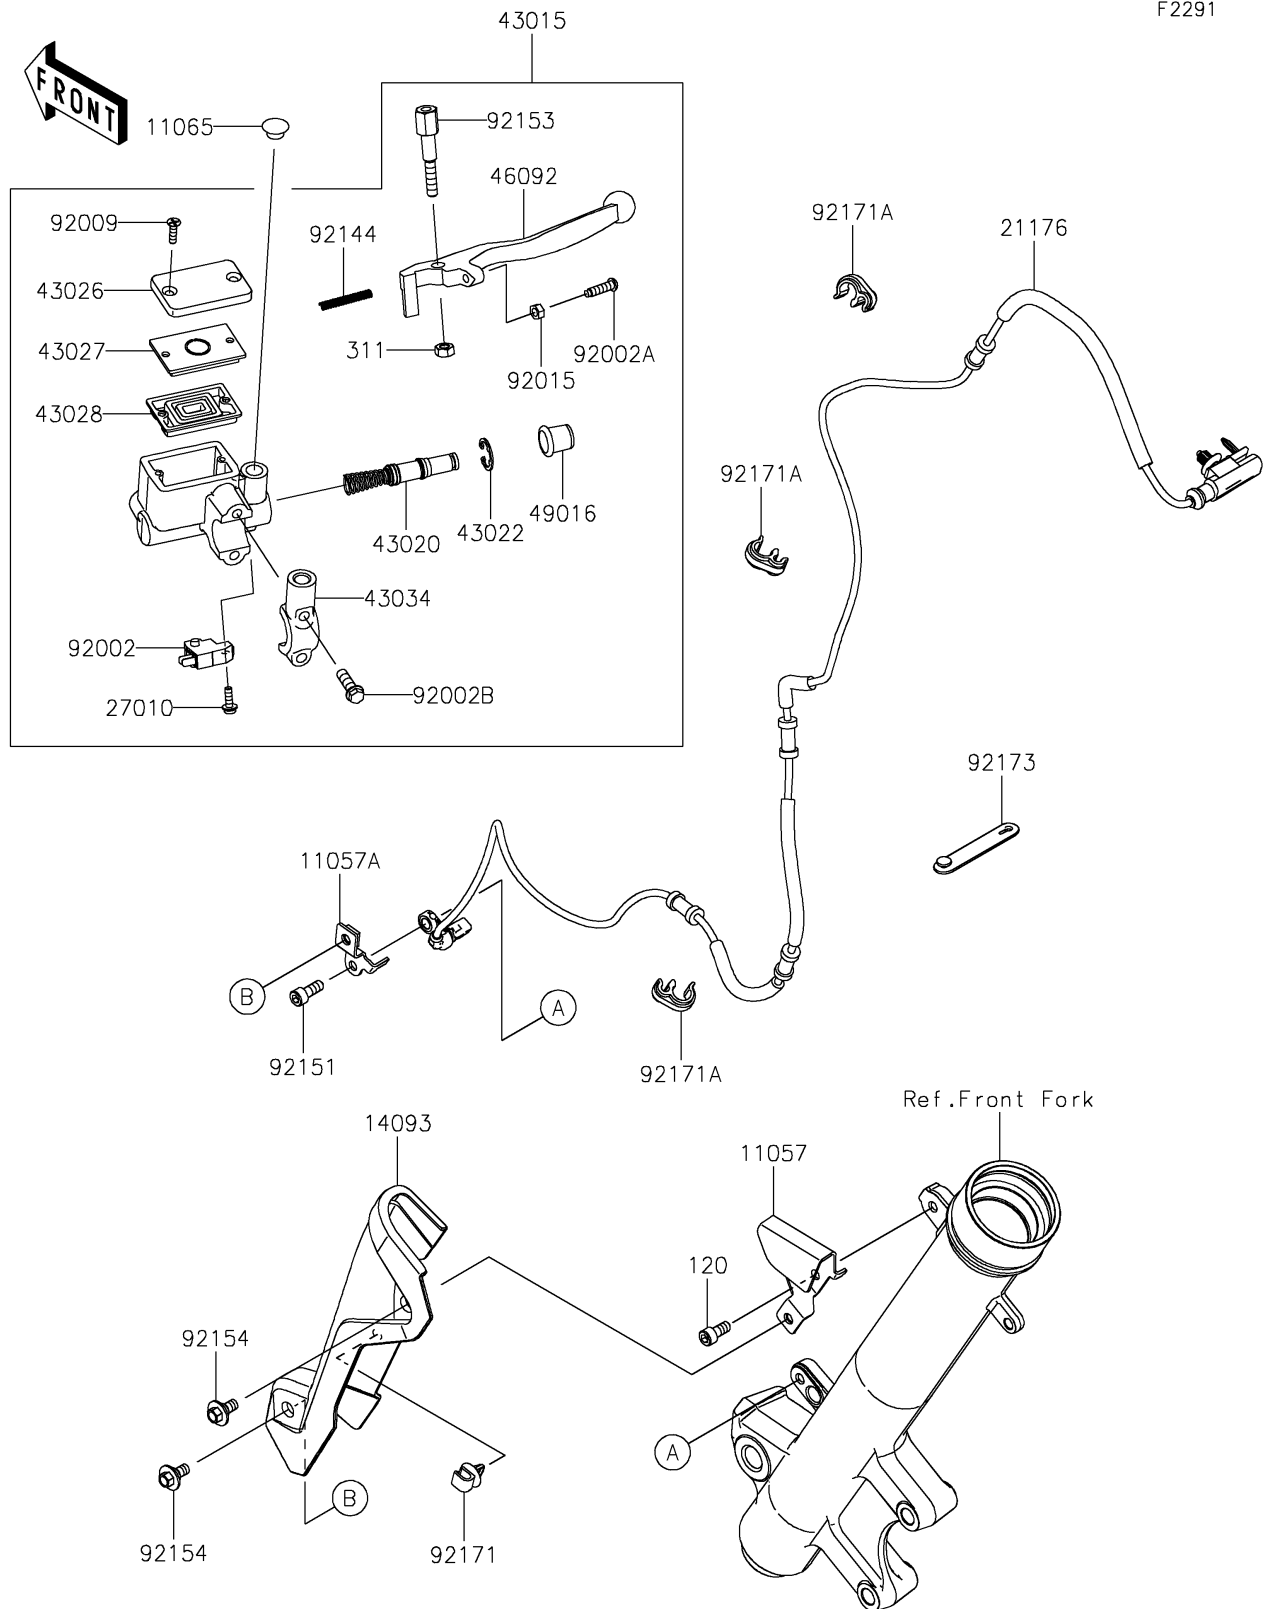

2025 KLR650 S ABS

PARTS DIAGRAM

Front Master Cylinder

F2291

2025 KLR650 S ABS

PARTS LIST

Front Master Cylinder

ITEM NAME

PART NUMBER

QUANTITY
