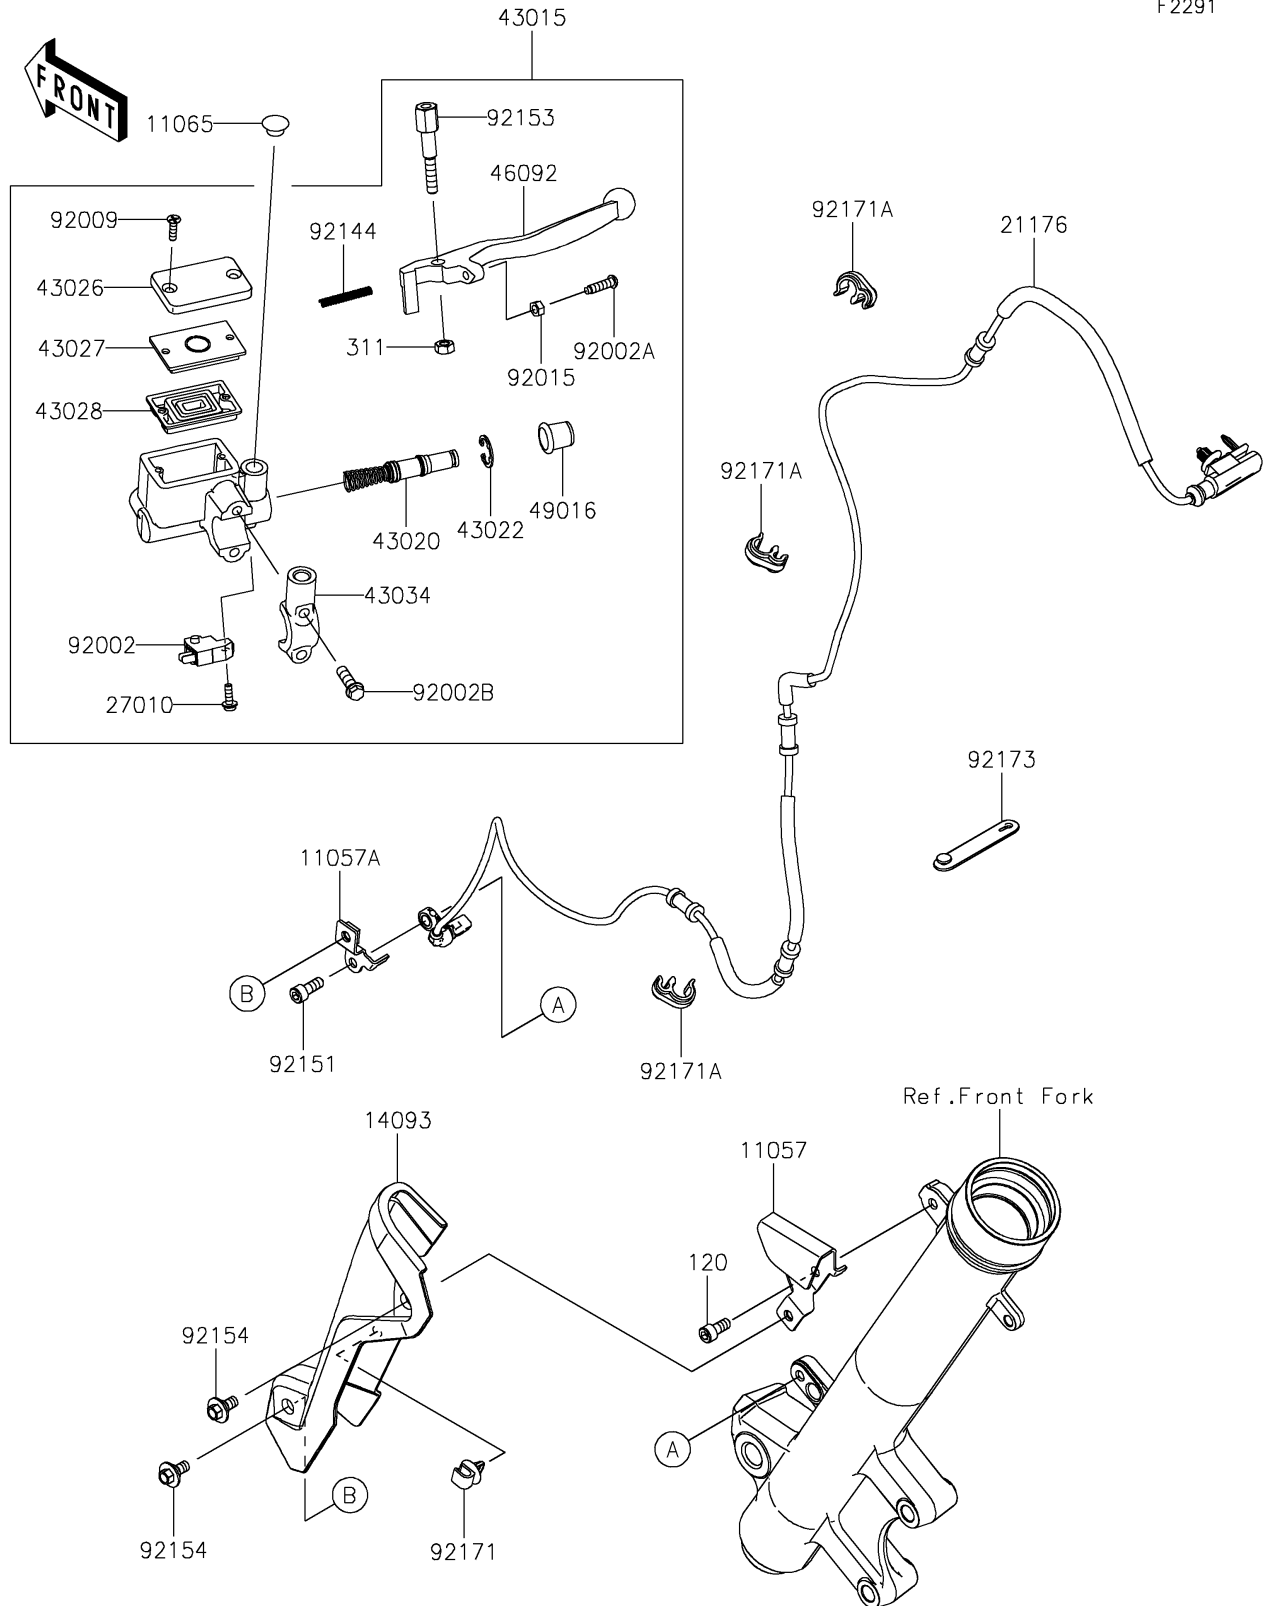

2025 KLR650 S ABS

PARTS DIAGRAM

Front Master Cylinder

F2291

2025 KLR650 S ABS

PARTS LIST

Front Master Cylinder

ITEM NAME

PART NUMBER

QUANTITY
