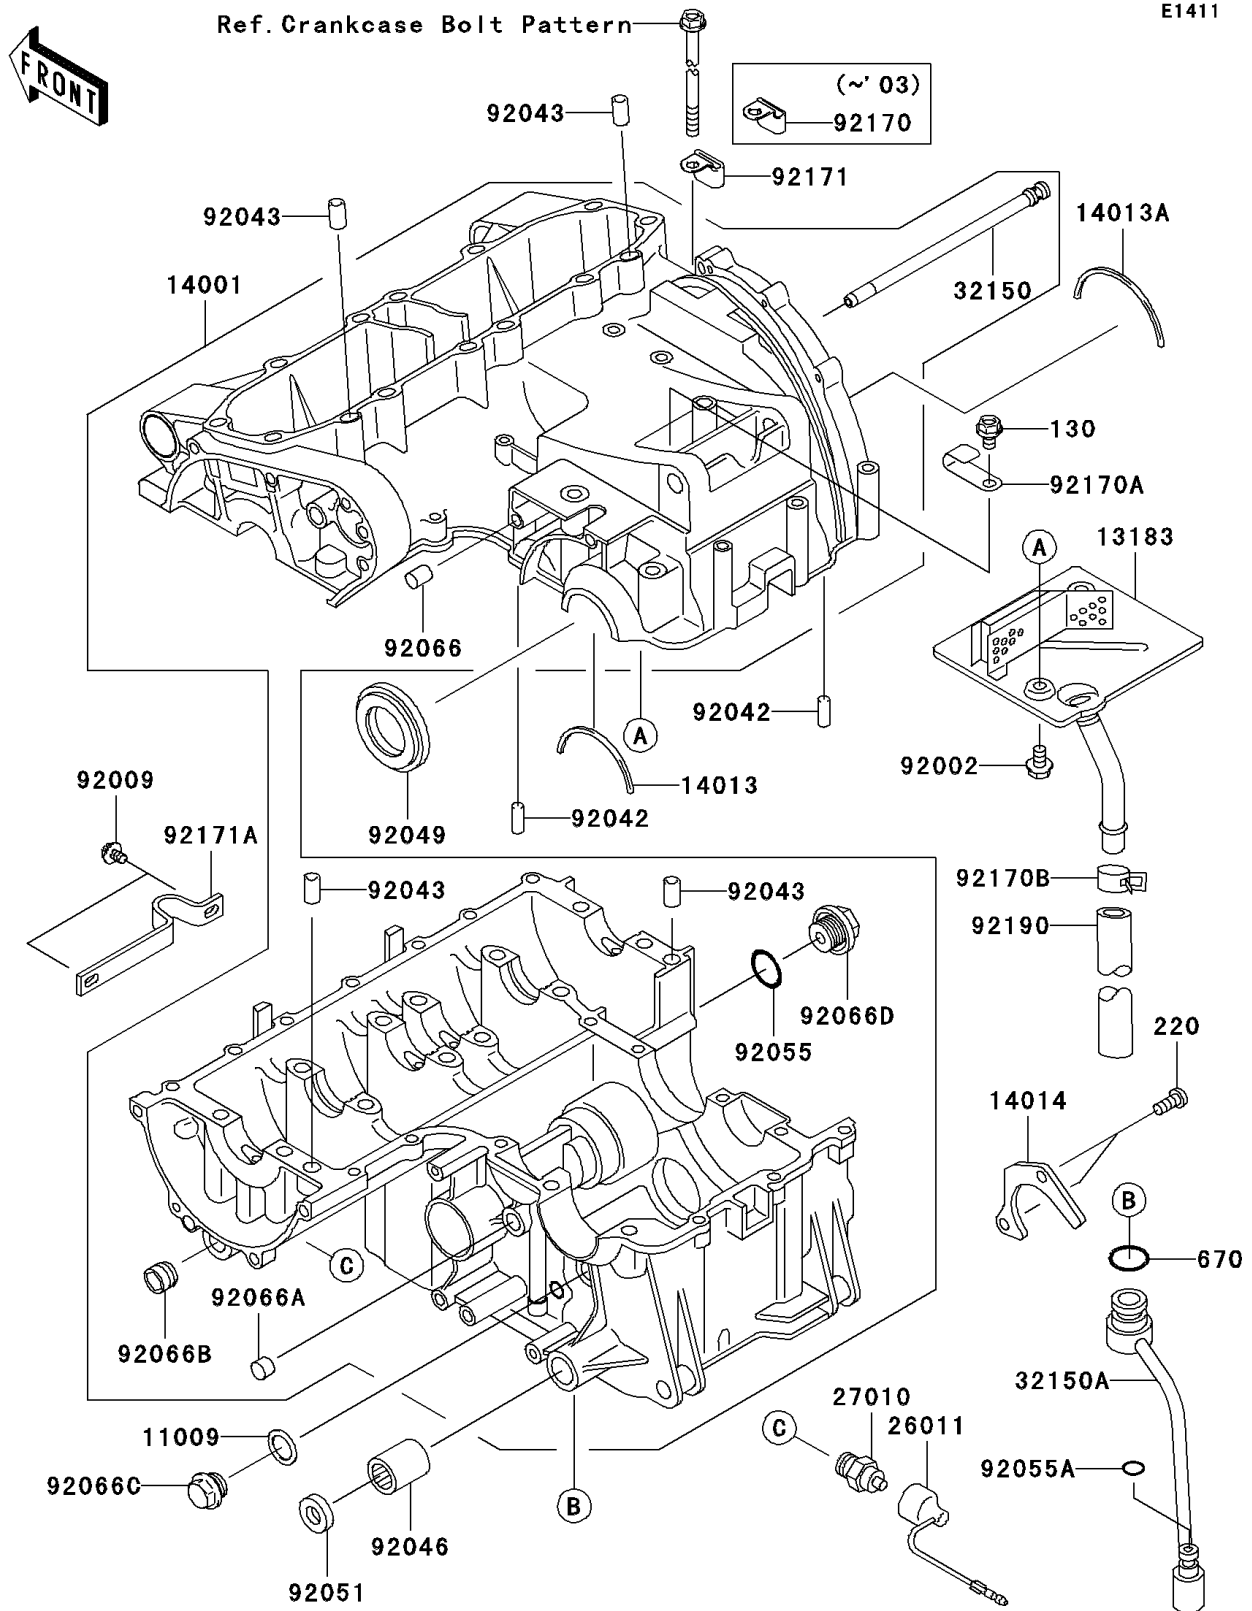

2003 ZZR600

PARTS DIAGRAM

Crankcase

2003 ZZR600

PARTS LIST

Crankcase

Kawasaki

Let the Good Times Roll®

ITEM NAME

PART NUMBER

QUANTITY
