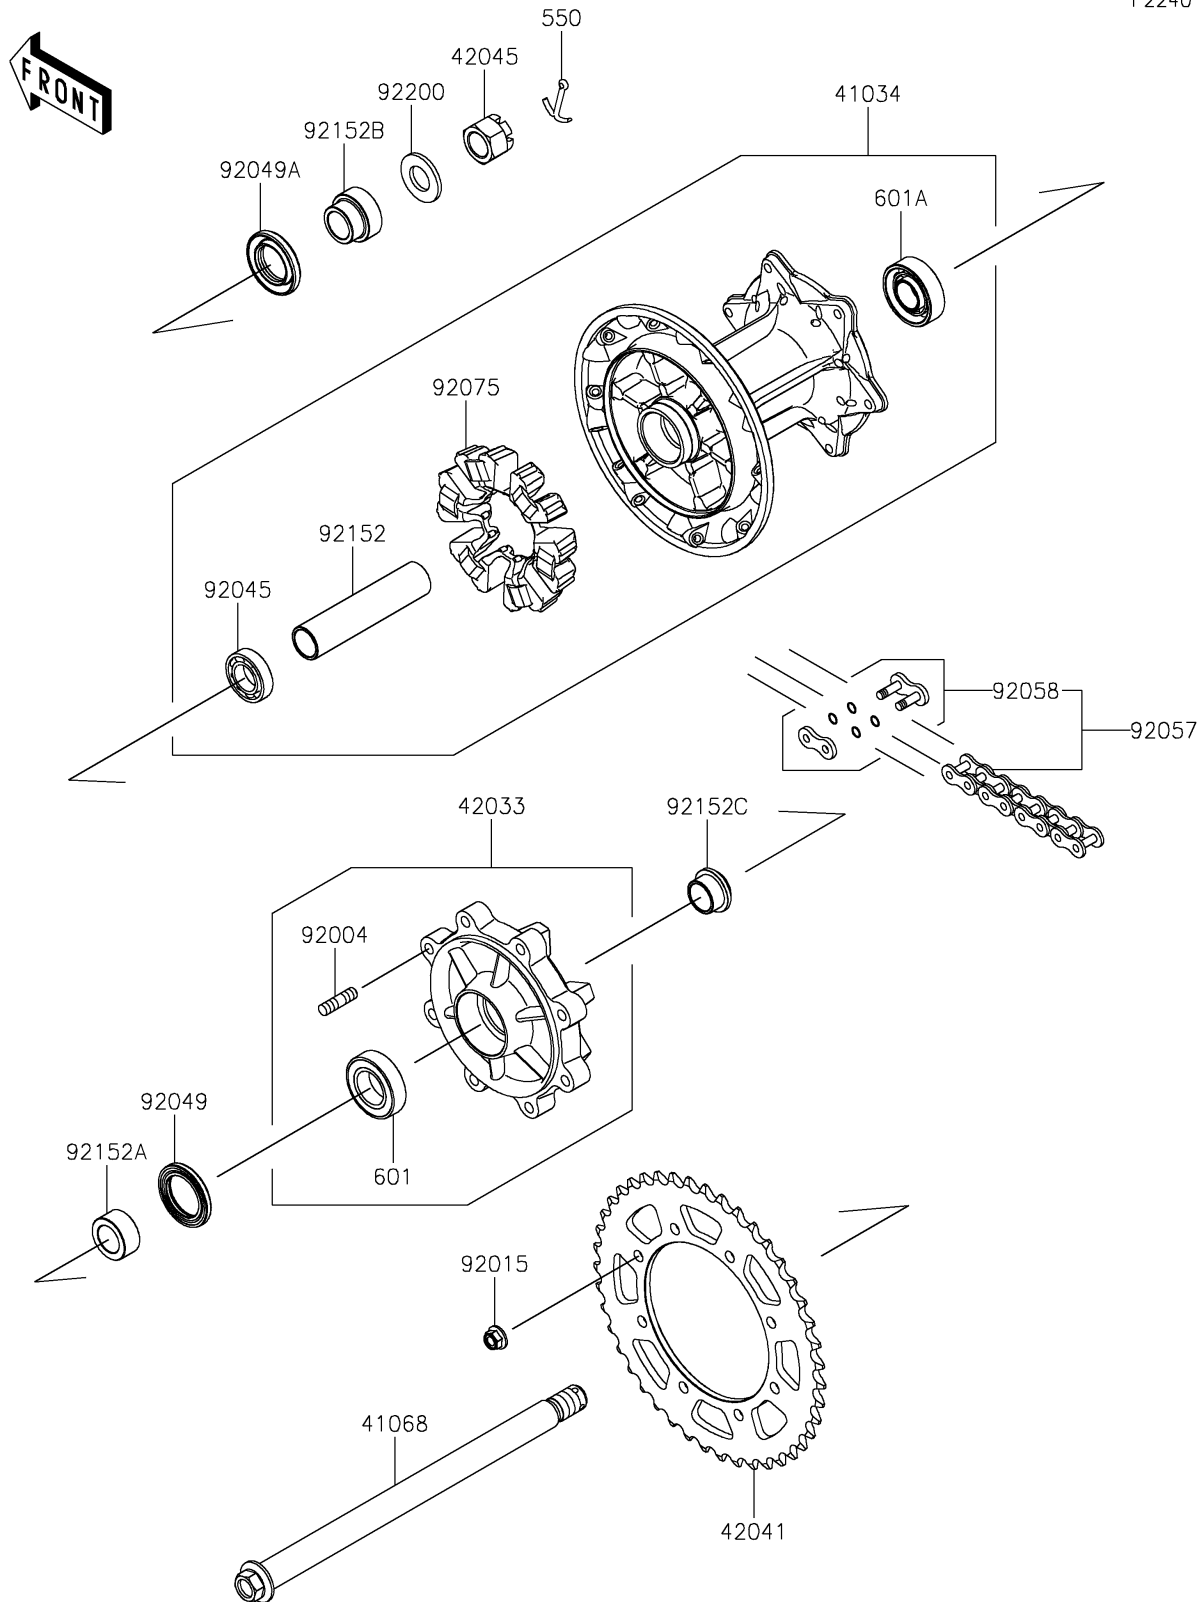

# 2025 KLR650 S ABS

## PARTS DIAGRAM

### Rear Hub

F2240

## PARTS LIST

Rear Hub

**ITEM NAME**

**PART NUMBER**

**QUANTITY**

---