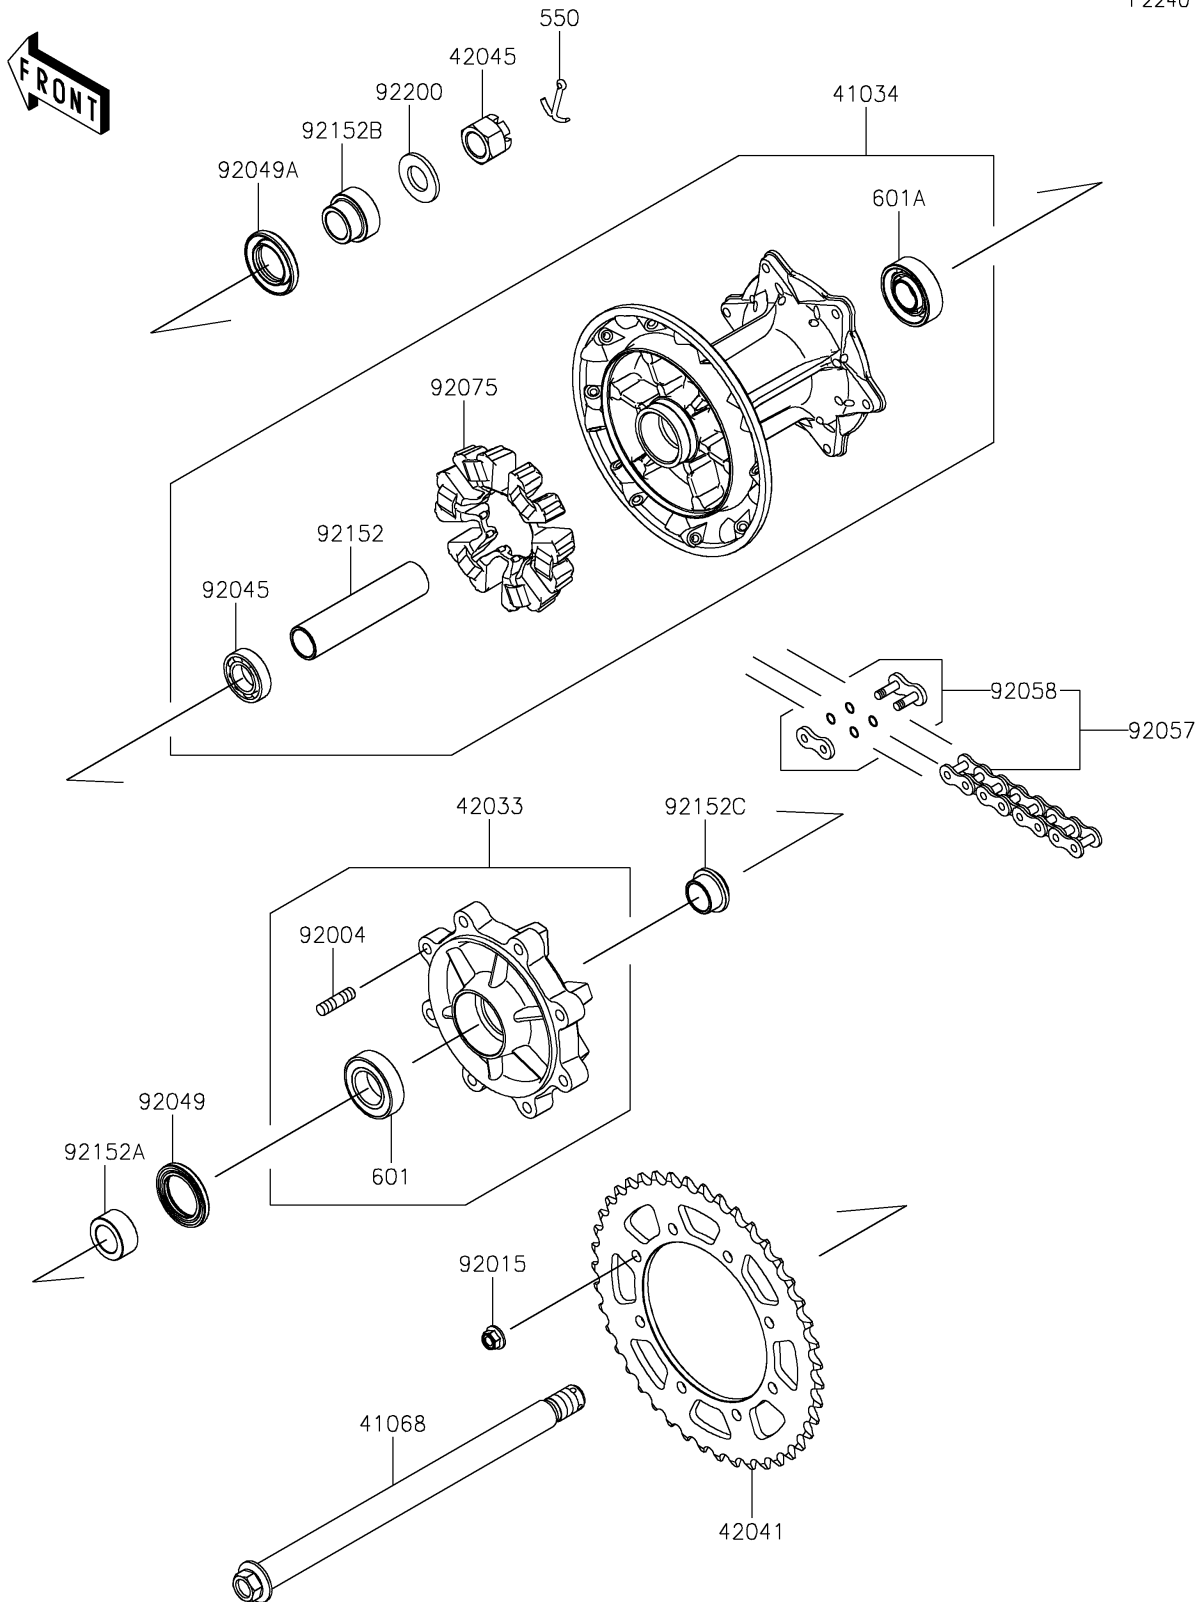

2025 KLR650 S ABS

PARTS DIAGRAM

Rear Hub

F2240

2025 KLR650 S ABS

PARTS LIST

Rear Hub

ITEM NAME

PART NUMBER

QUANTITY
